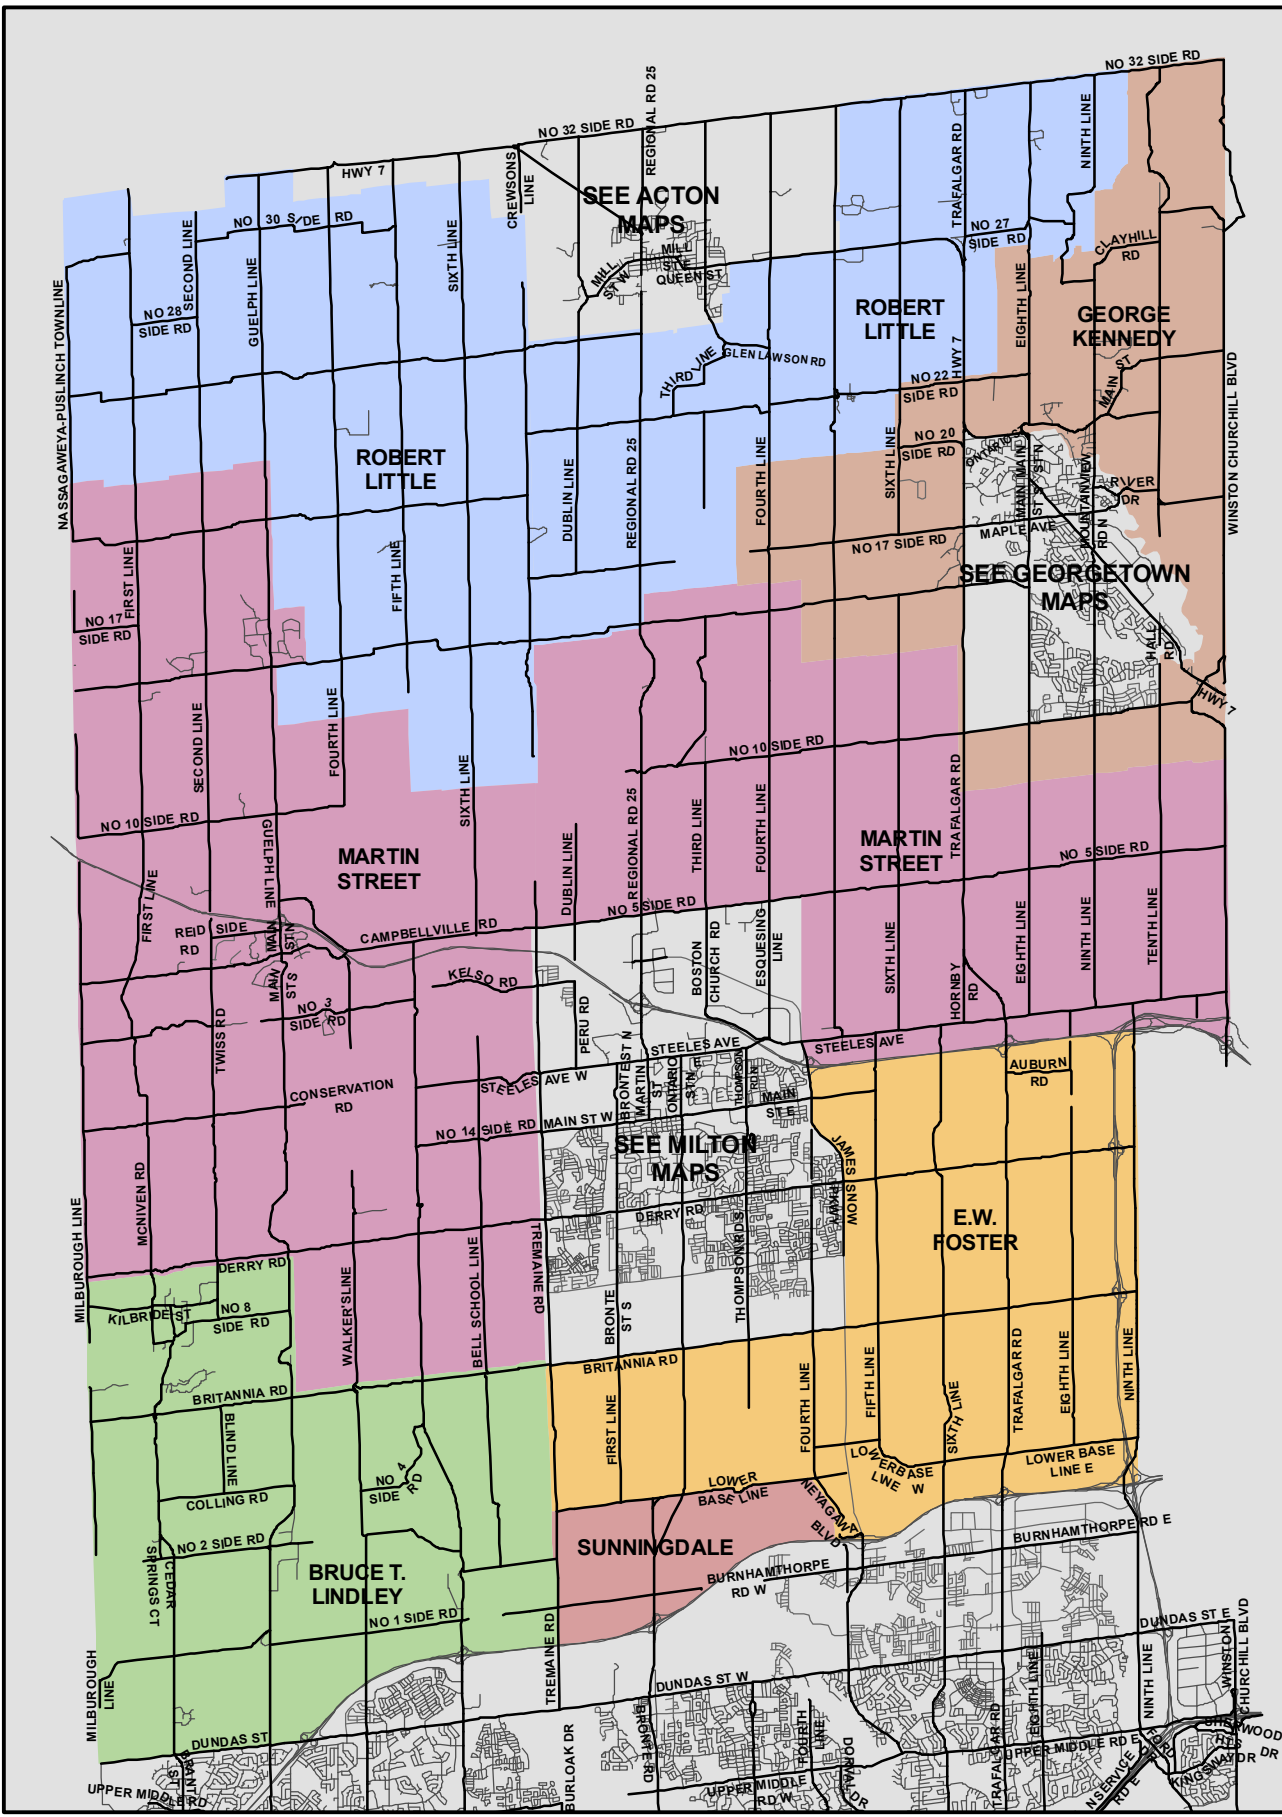

School Information

- Bruce T. Lindley P.S. 1-6
  2510 Cavendish Dr.
  (905) 335-0679
  (See NW Burlington for Location)
- E.W. Foster P.S. 1-5
  320 Coxe Blvd.
  (905) 878-1953
  (See Milton for Location)
- George Kennedy P.S. 1-5
  75 Weber Dr.
  (905) 877-4381
  (See Georgetown for Location)
- Martin Street P.S. 1-5
  184 Martin St.
  (905) 878-8191
  (See Milton for Location)
- Robert Little P.S. 1-5
  41 School Lane
  1 (519) 853-2540
  (See Acton for Location)
- Sunningdale P.S. 1-6
  1434 Oxford Ave.
  (905) 844-9941
  (See NE Oakville for Location)