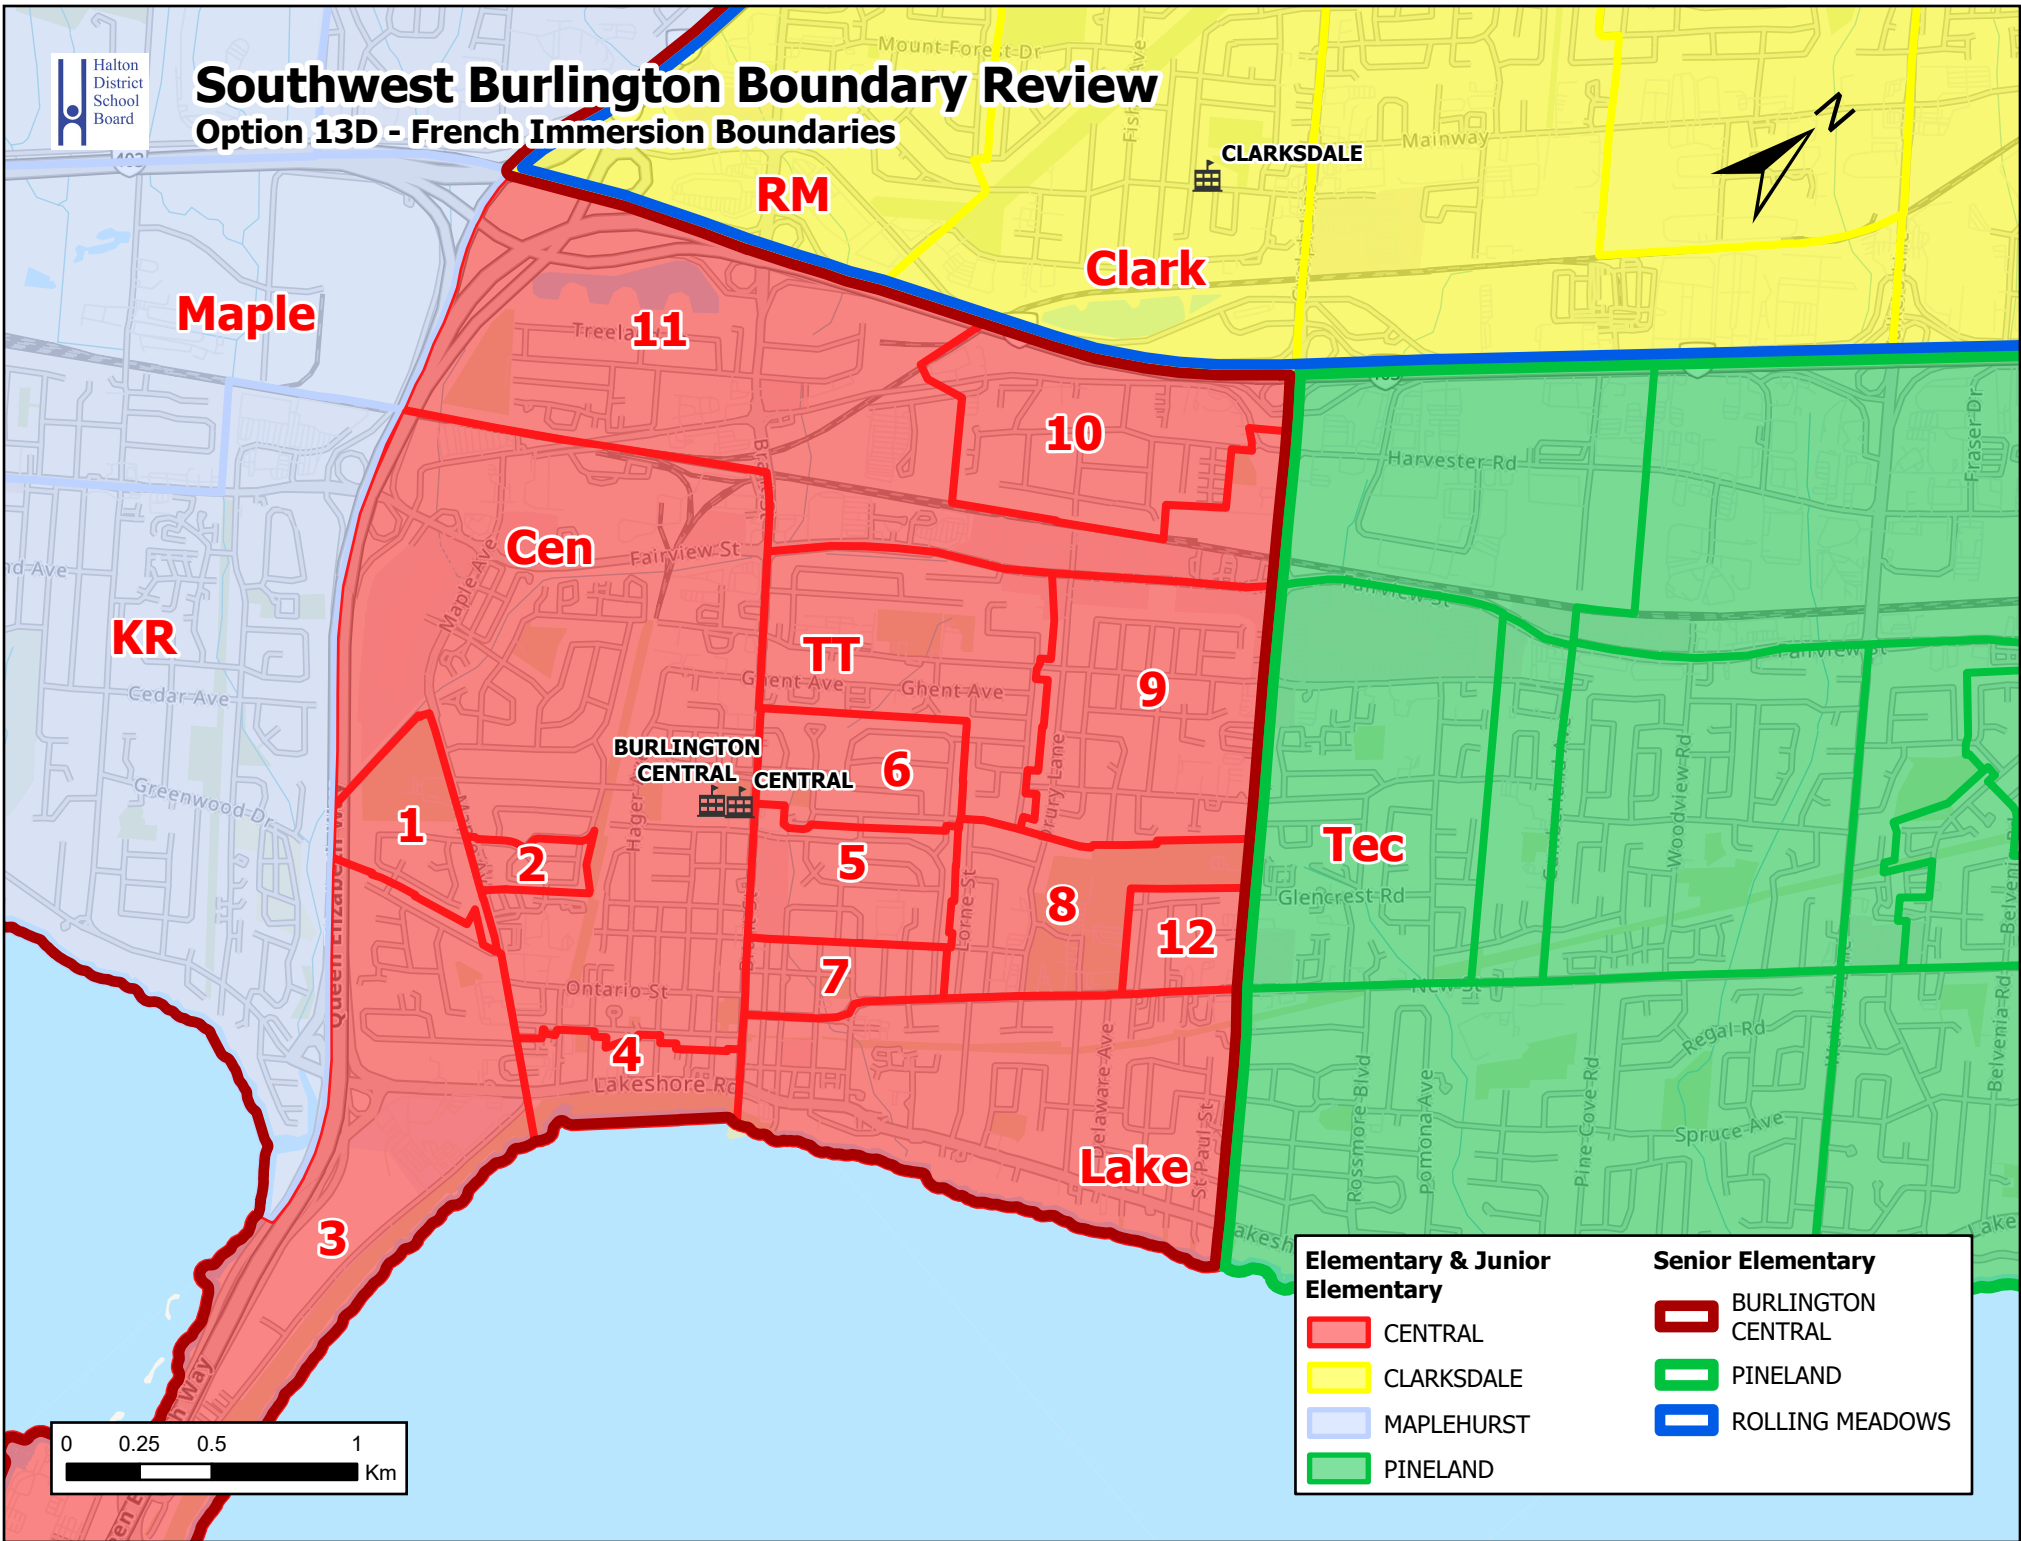

Southwest Burlington Boundary Review

Option 13D - English Boundaries

Elementary & Junior Elementary		Senior Elementary	
 CENTRAL	 CLARKSDALE	 ALDERSHOT	 BURLINGTON CENTRAL
 KING'S ROAD	 LAKESHORE	 ROLLING MEADOWS	 TECUMSEH
 MAKWENDAM	 MAPLEHURST		
 ROLLING MEADOWS	 TECUMSEH		
 TOM THOMSON			

Southwest Burlington Boundary Review

Option 13D - French Immersion Boundaries

Elementary & Junior Elementary

- CENTRAL
- CLARKSDALE
- MAPLEHURST
- PINELAND

Senior Elementary

- BURLINGTON CENTRAL
- PINELAND
- ROLLING MEADOWS