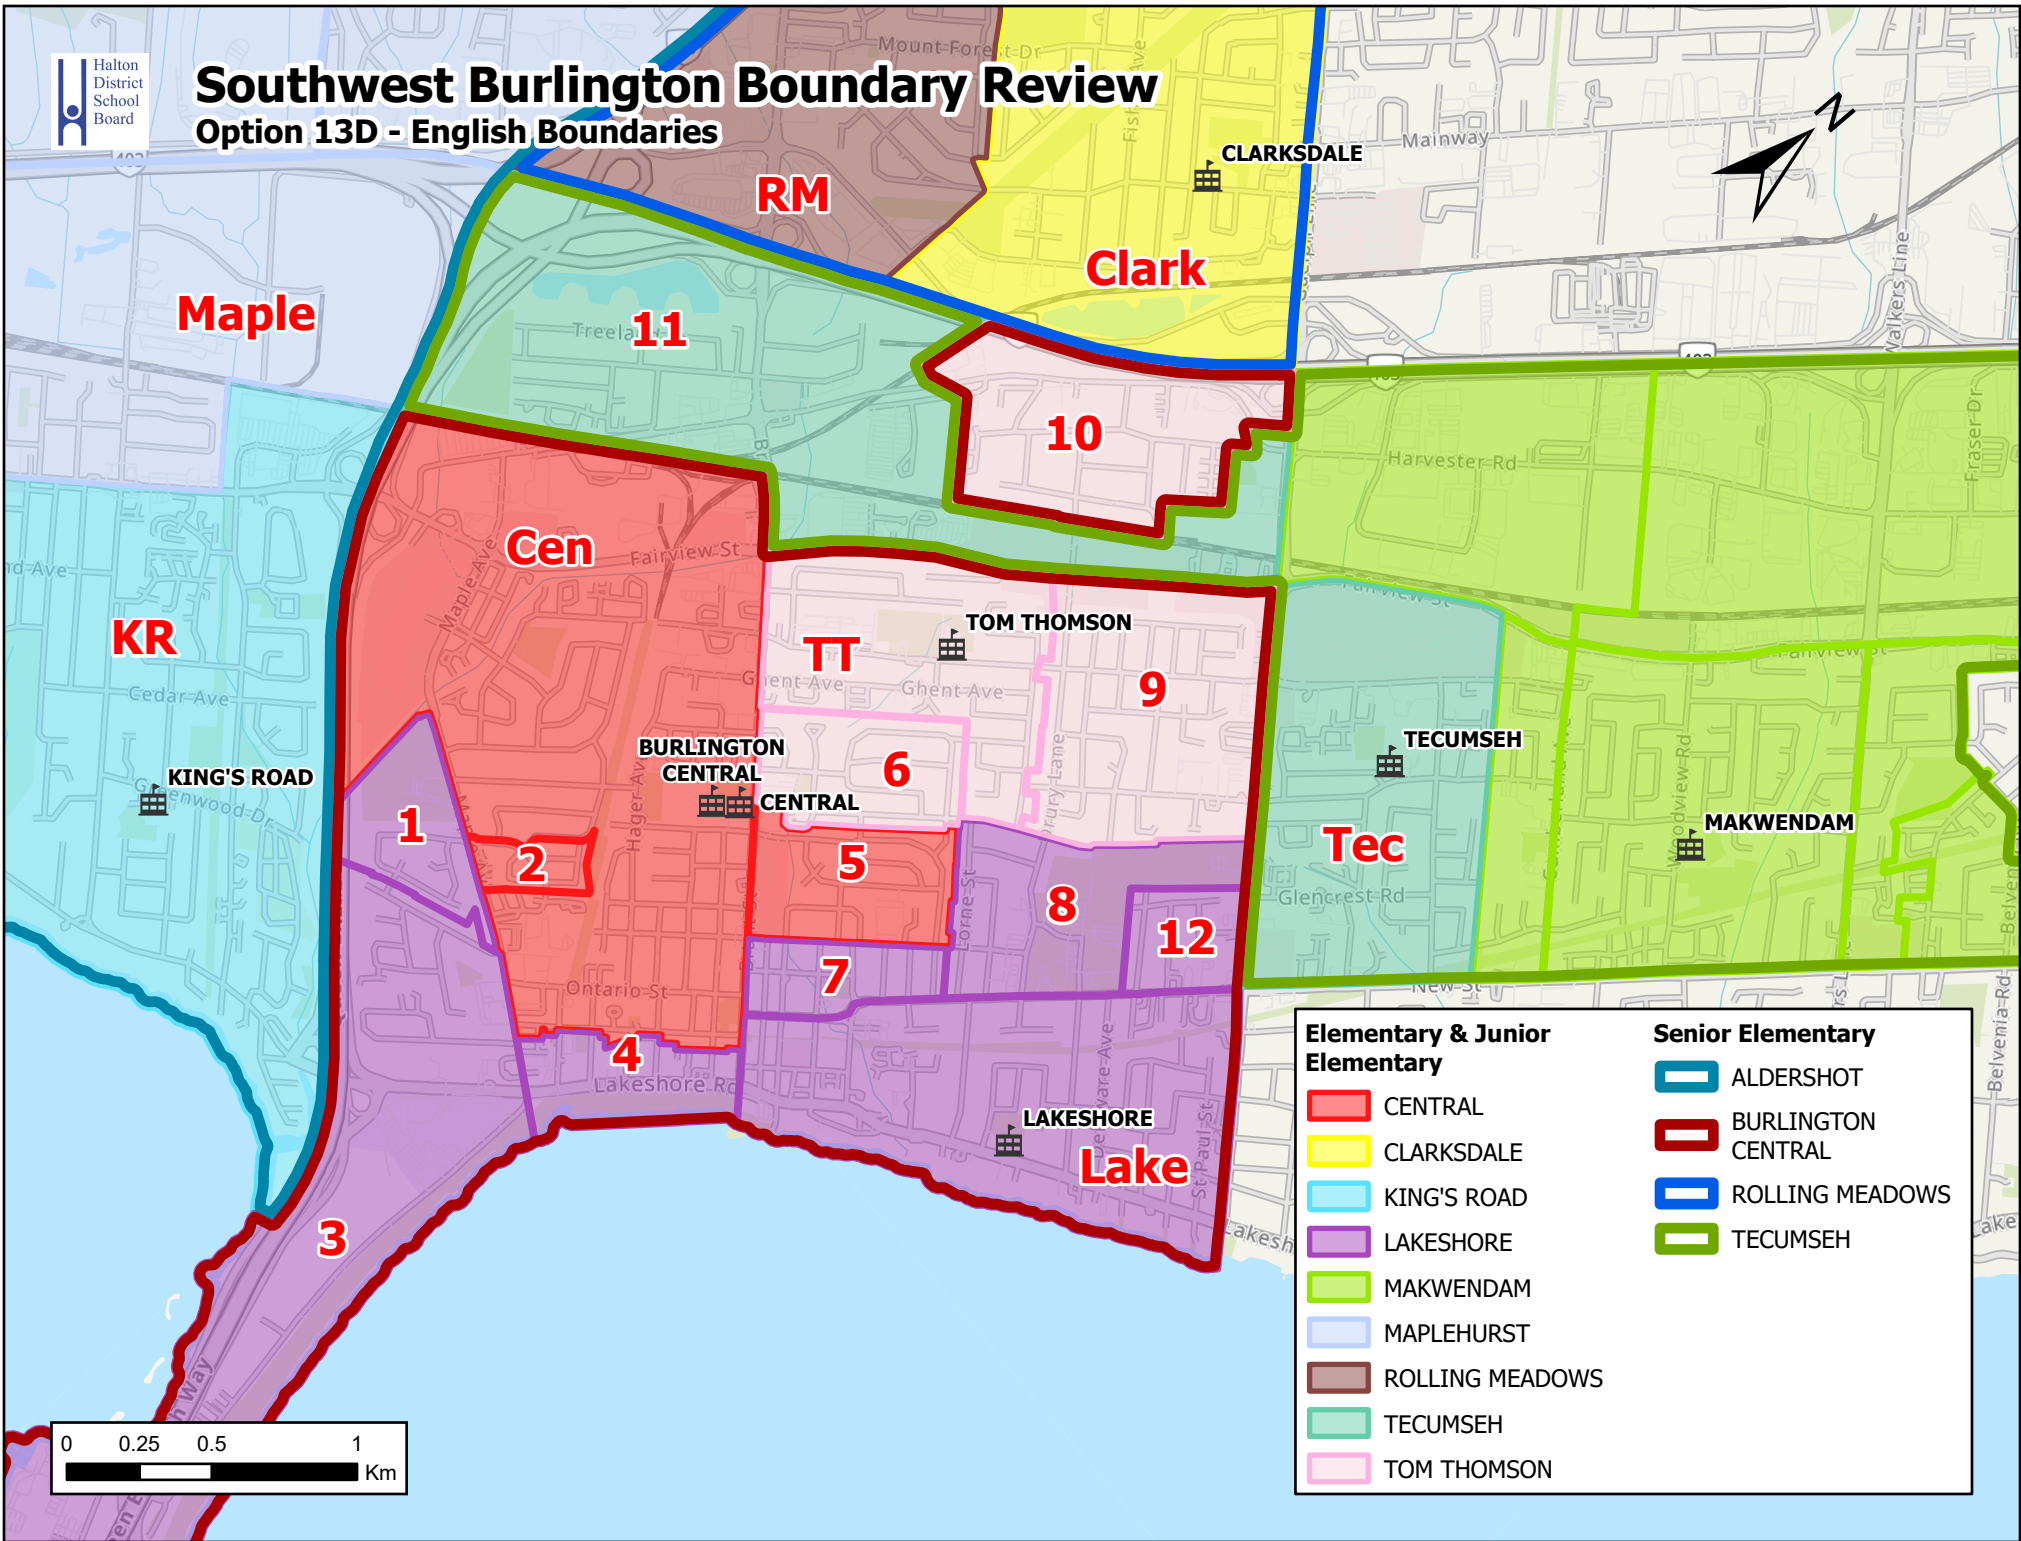

Southwest Burlington Boundary Review

Option 13D - English Boundaries

Elementary & Junior Elementary		Senior Elementary	
 CENTRAL	 CLARKSDALE	 ALDERSHOT	 BURLINGTON CENTRAL
 KING'S ROAD	 LAKESHORE	 ROLLING MEADOWS	 TECUMSEH
 MAKWENDAM	 MAPLEHURST		
 ROLLING MEADOWS	 TECUMSEH		
 TOM THOMSON			

Southwest Burlington Boundary Review

Option 13D - French Immersion Boundaries

Elementary & Junior Elementary

- CENTRAL
- CLARKSDALE
- MAPLEHURST
- PINELAND

Senior Elementary

- BURLINGTON CENTRAL
- PINELAND
- ROLLING MEADOWS