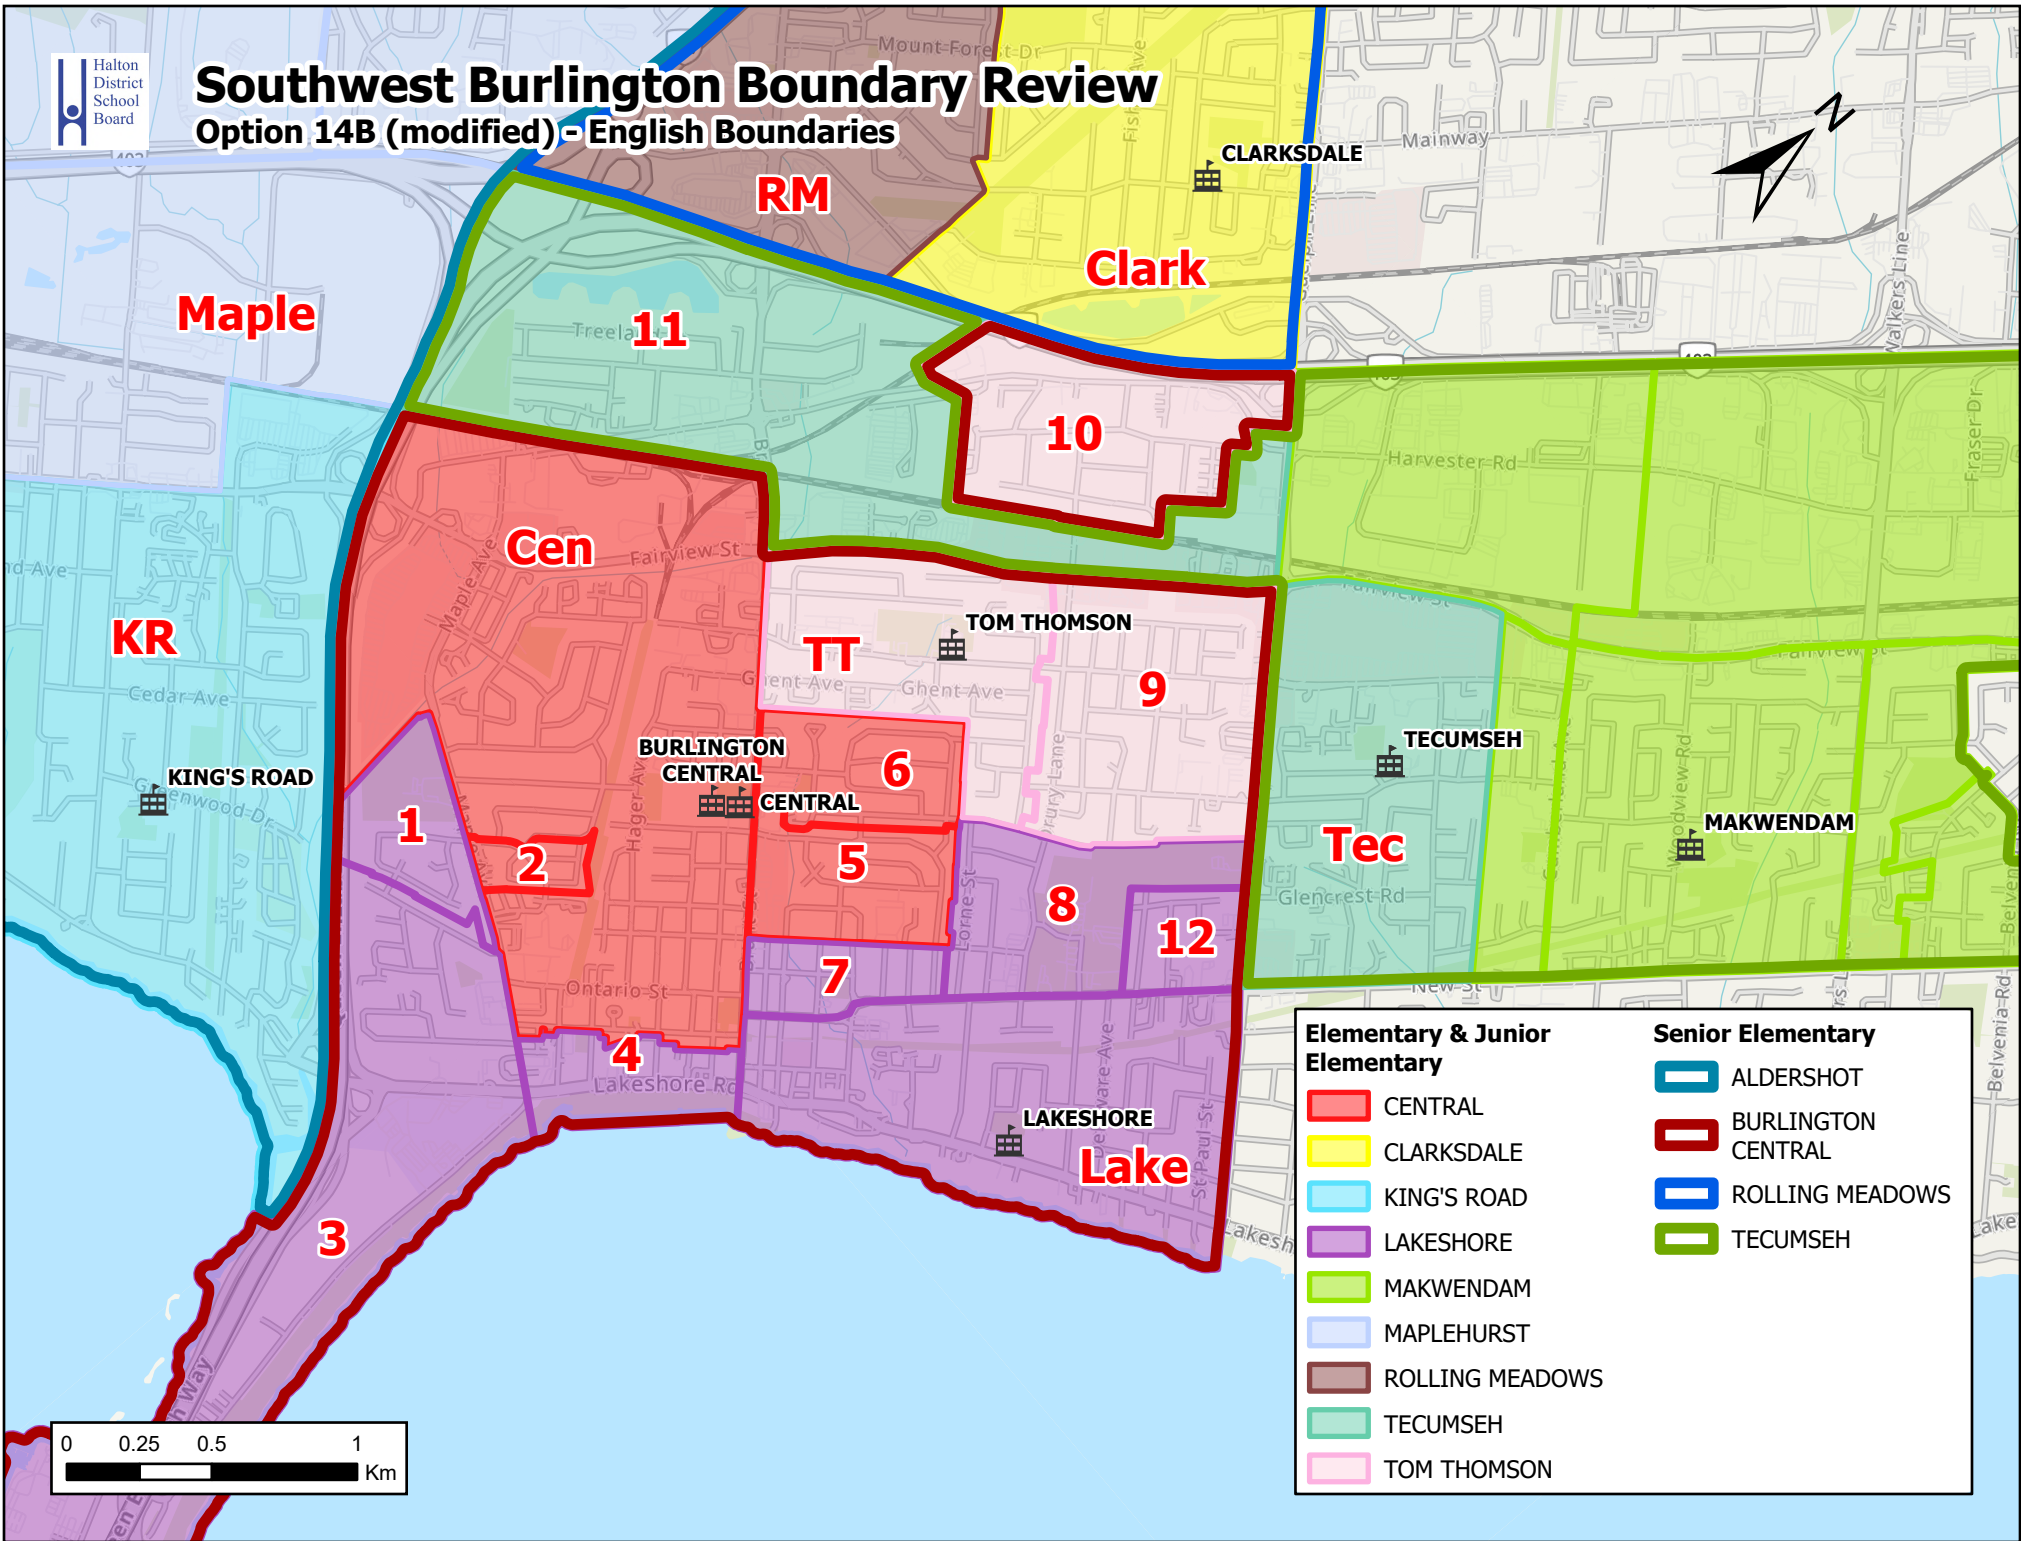

Southwest Burlington Boundary Review

Option 14B (modified) - English Boundaries

Elementary & Junior Elementary		Senior Elementary	
■	CENTRAL	 	ALDRERSHOT
■	CLARKSDALE	 	BURLINGTON CENTRAL
■	KING'S ROAD	 	ROLLING MEADOWS
■	LAKESHORE	 	TECUMSEH
■	MAKWENDAM		
■	MAPLEHURST		
■	ROLLING MEADOWS		
■	TECUMSEH		
■	TOM THOMSON		

Southwest Burlington Boundary Review

Option 14B (modified) - French Immersion Boundaries

Elementary & Junior Elementary		Senior Elementary	
	CLARKSDALE		BURLINGTON CENTRAL
	MAPLEHURST		PINELAND
	PINELAND		ROLLING MEADOWS
	TOM THOMSON		