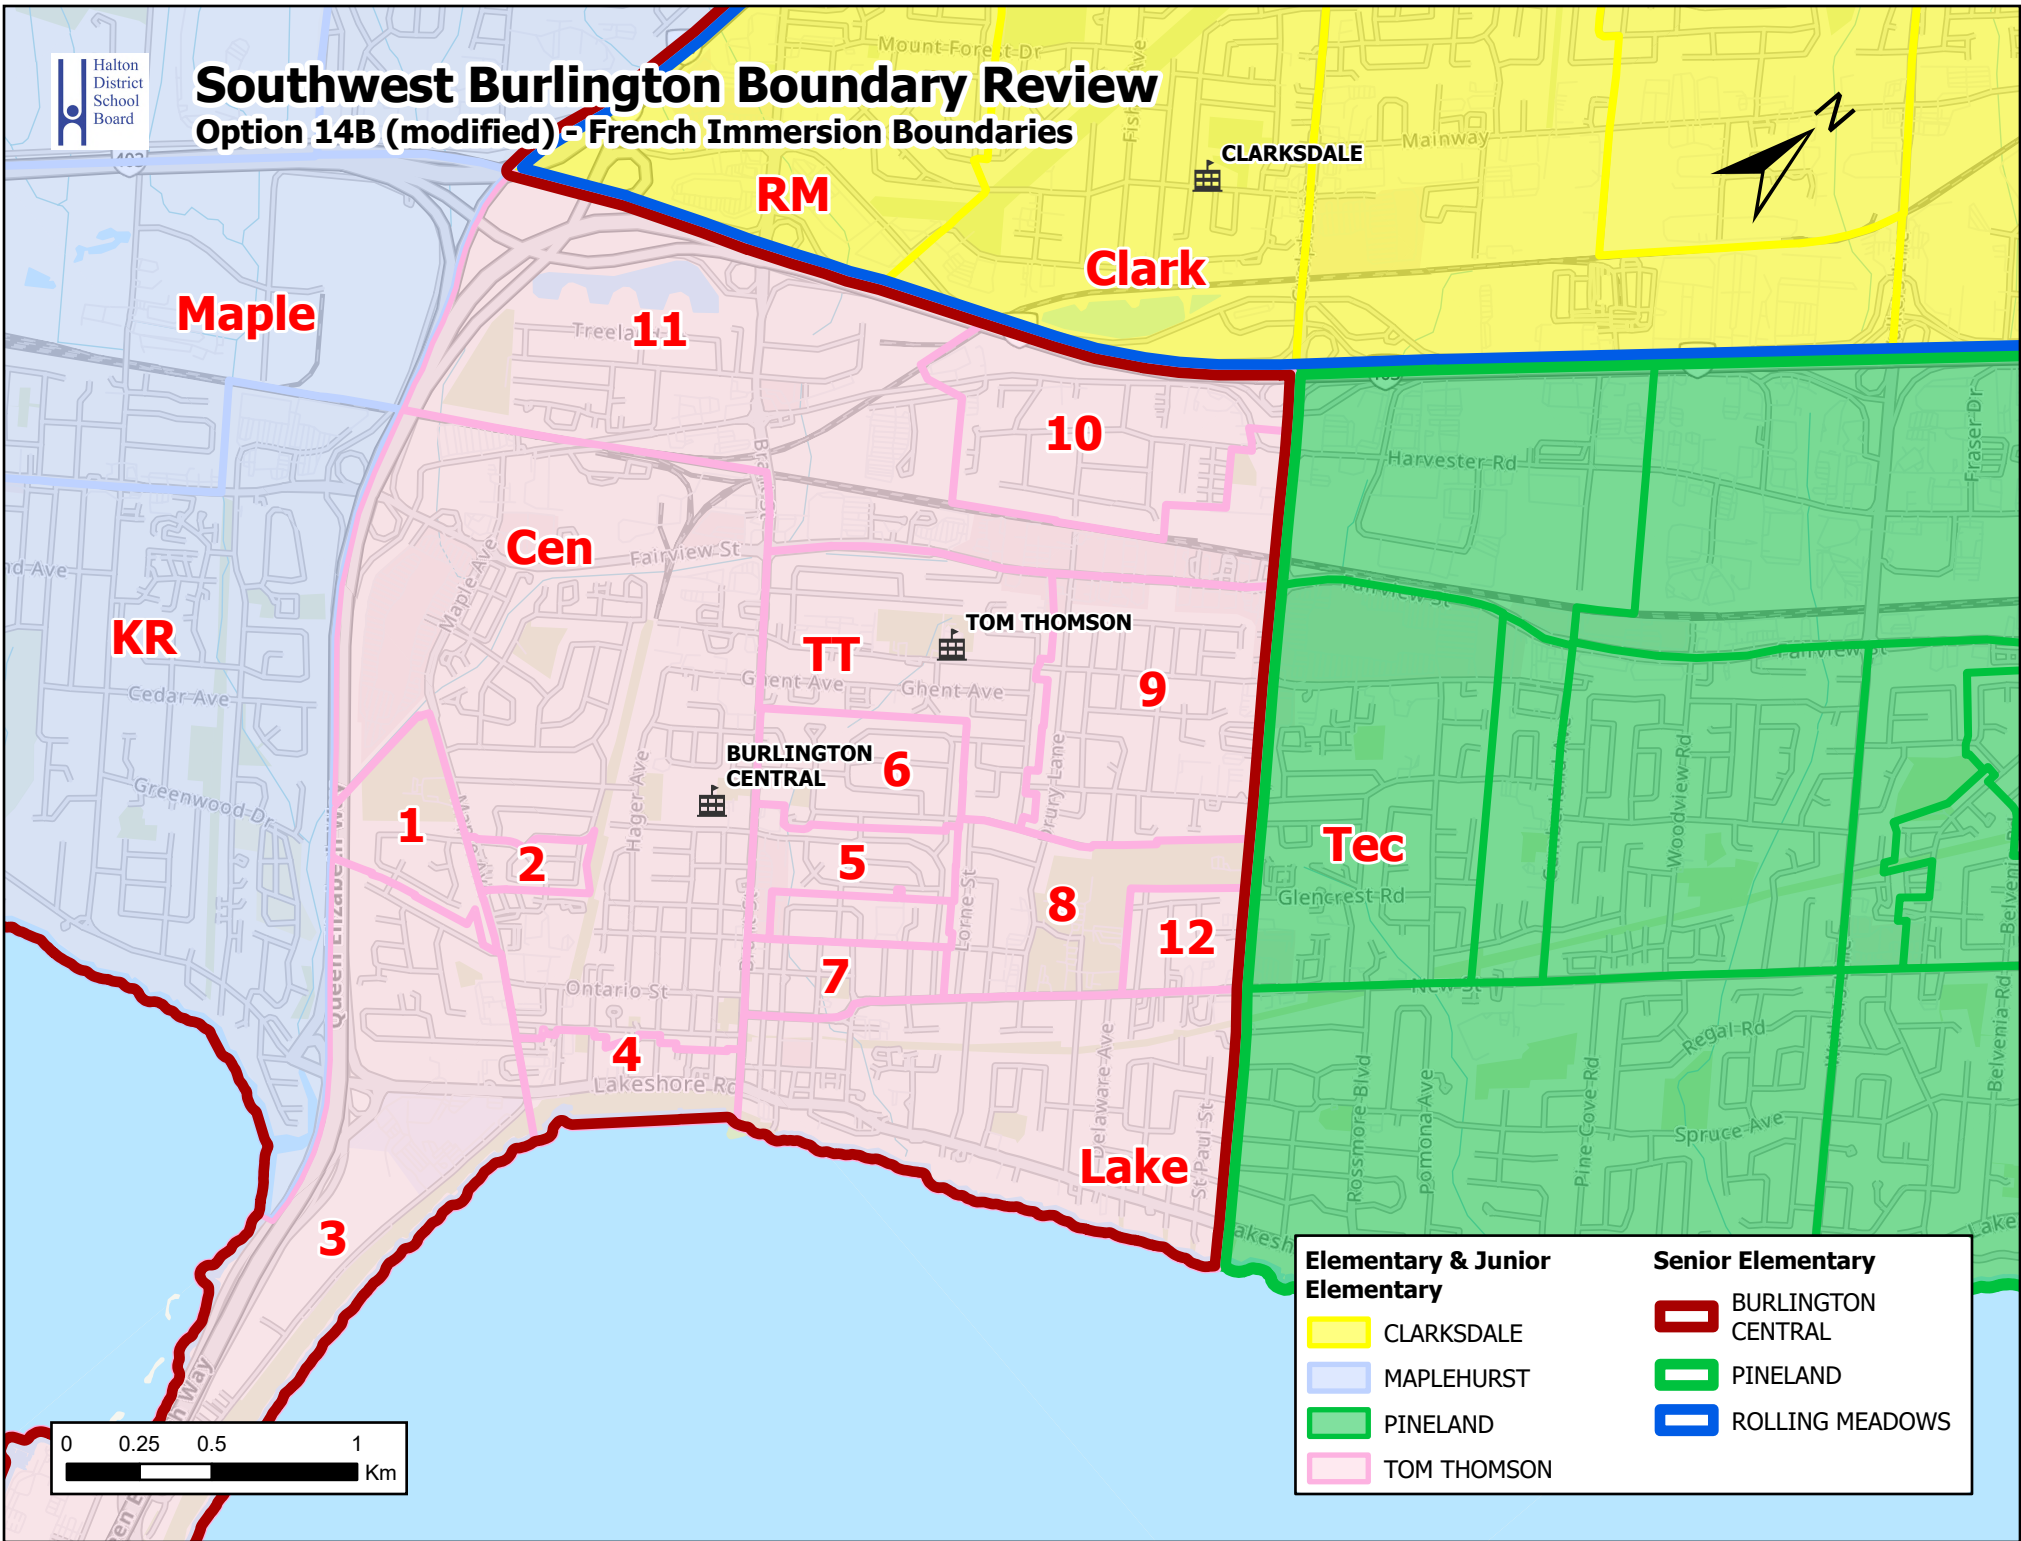

Southwest Burlington Boundary Review

Option 14B (modified) - English Boundaries

Elementary & Junior Elementary		Senior Elementary	
■	CENTRAL	 	ALDRERSHOT
■	CLARKSDALE	 	BURLINGTON CENTRAL
■	KING'S ROAD	 	ROLLING MEADOWS
■	LAKESHORE	 	TECUMSEH
■	MAKWENDAM		
■	MAPLEHURST		
■	ROLLING MEADOWS		
■	TECUMSEH		
■	TOM THOMSON		

Southwest Burlington Boundary Review

Option 14B (modified) - French Immersion Boundaries

Elementary & Junior Elementary		Senior Elementary	
	CLARKSDALE		BURLINGTON CENTRAL
	MAPLEHURST		PINELAND
	PINELAND		ROLLING MEADOWS
	TOM THOMSON		