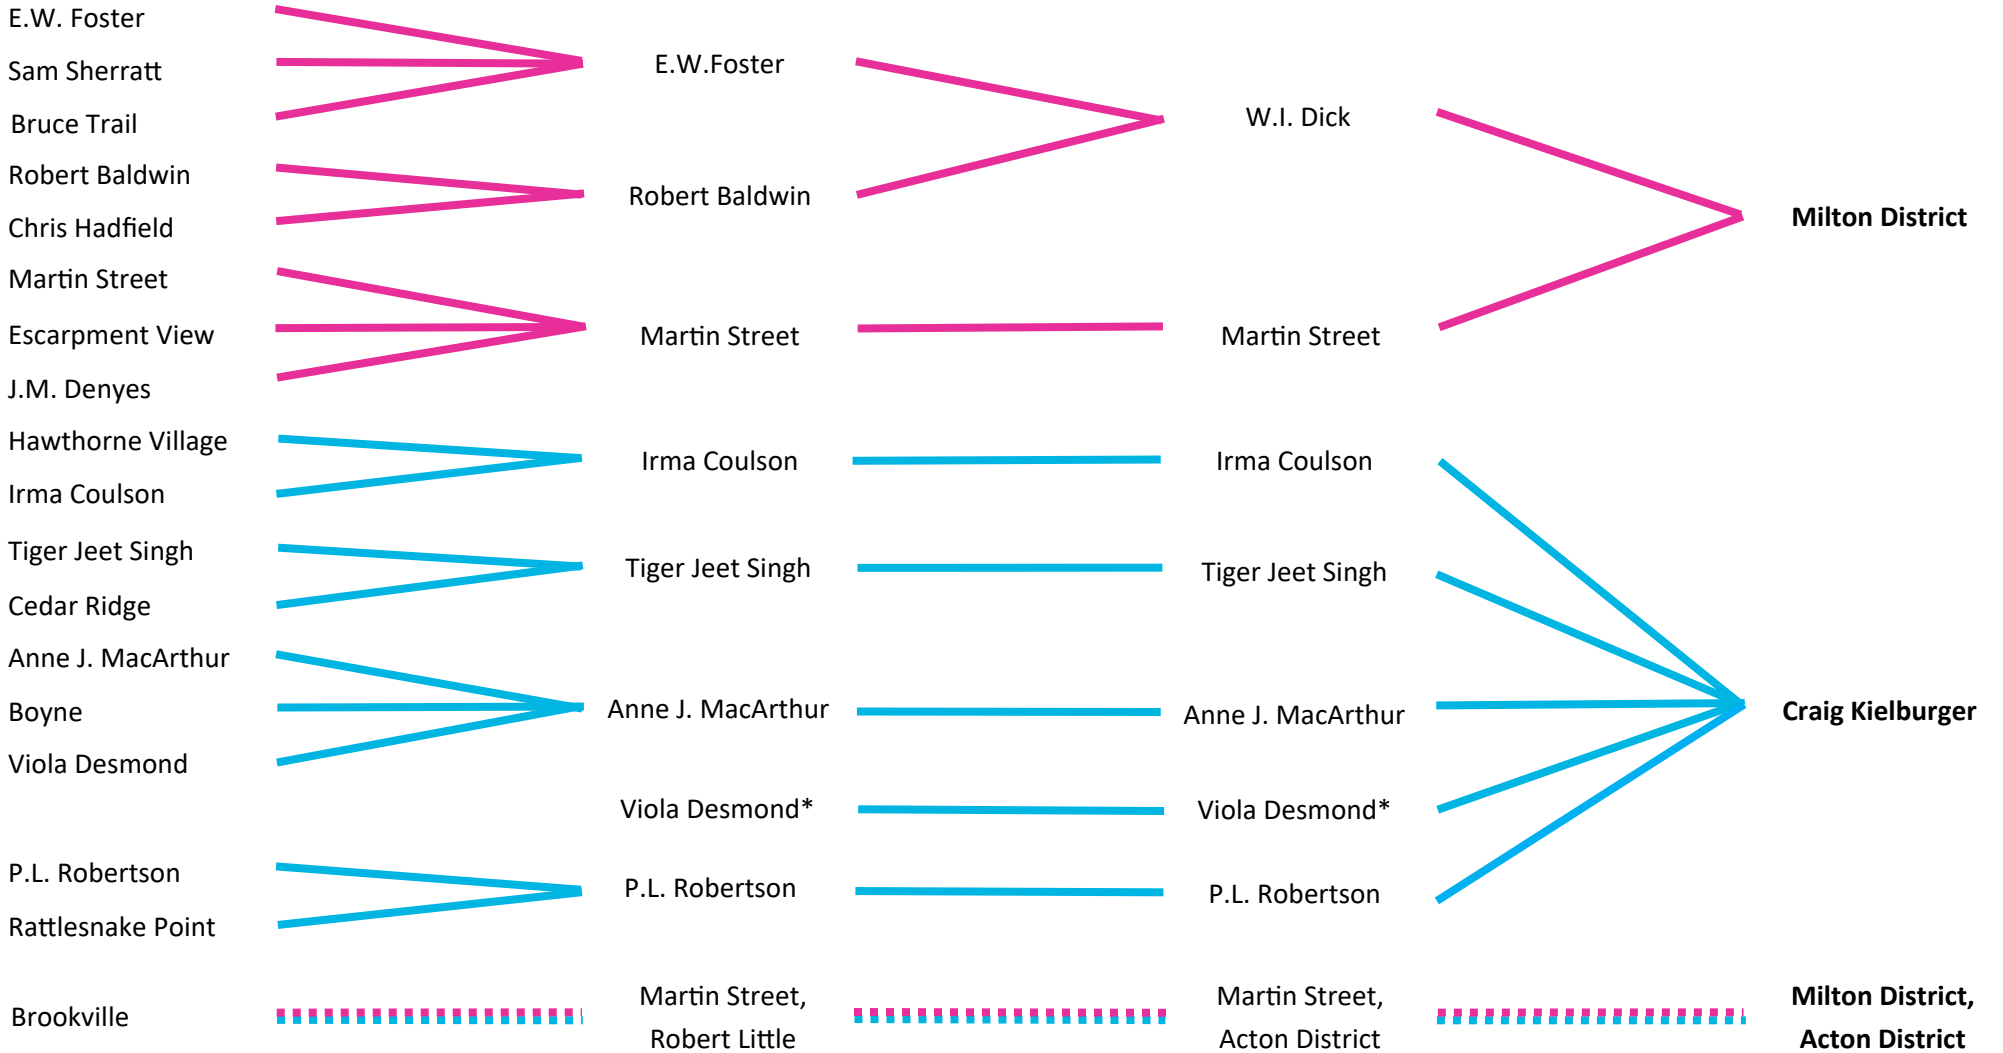

Milton French Immersion Feeder Flow

Representative of 2026/2027 school year.

Grade 1 English School

Grades 2-6

Grades 7-8

Grades 9-12

Notes

*Viola Desmond PS FI program is phasing out. In 2026/27 school year the FI program only offers grades 4-8.