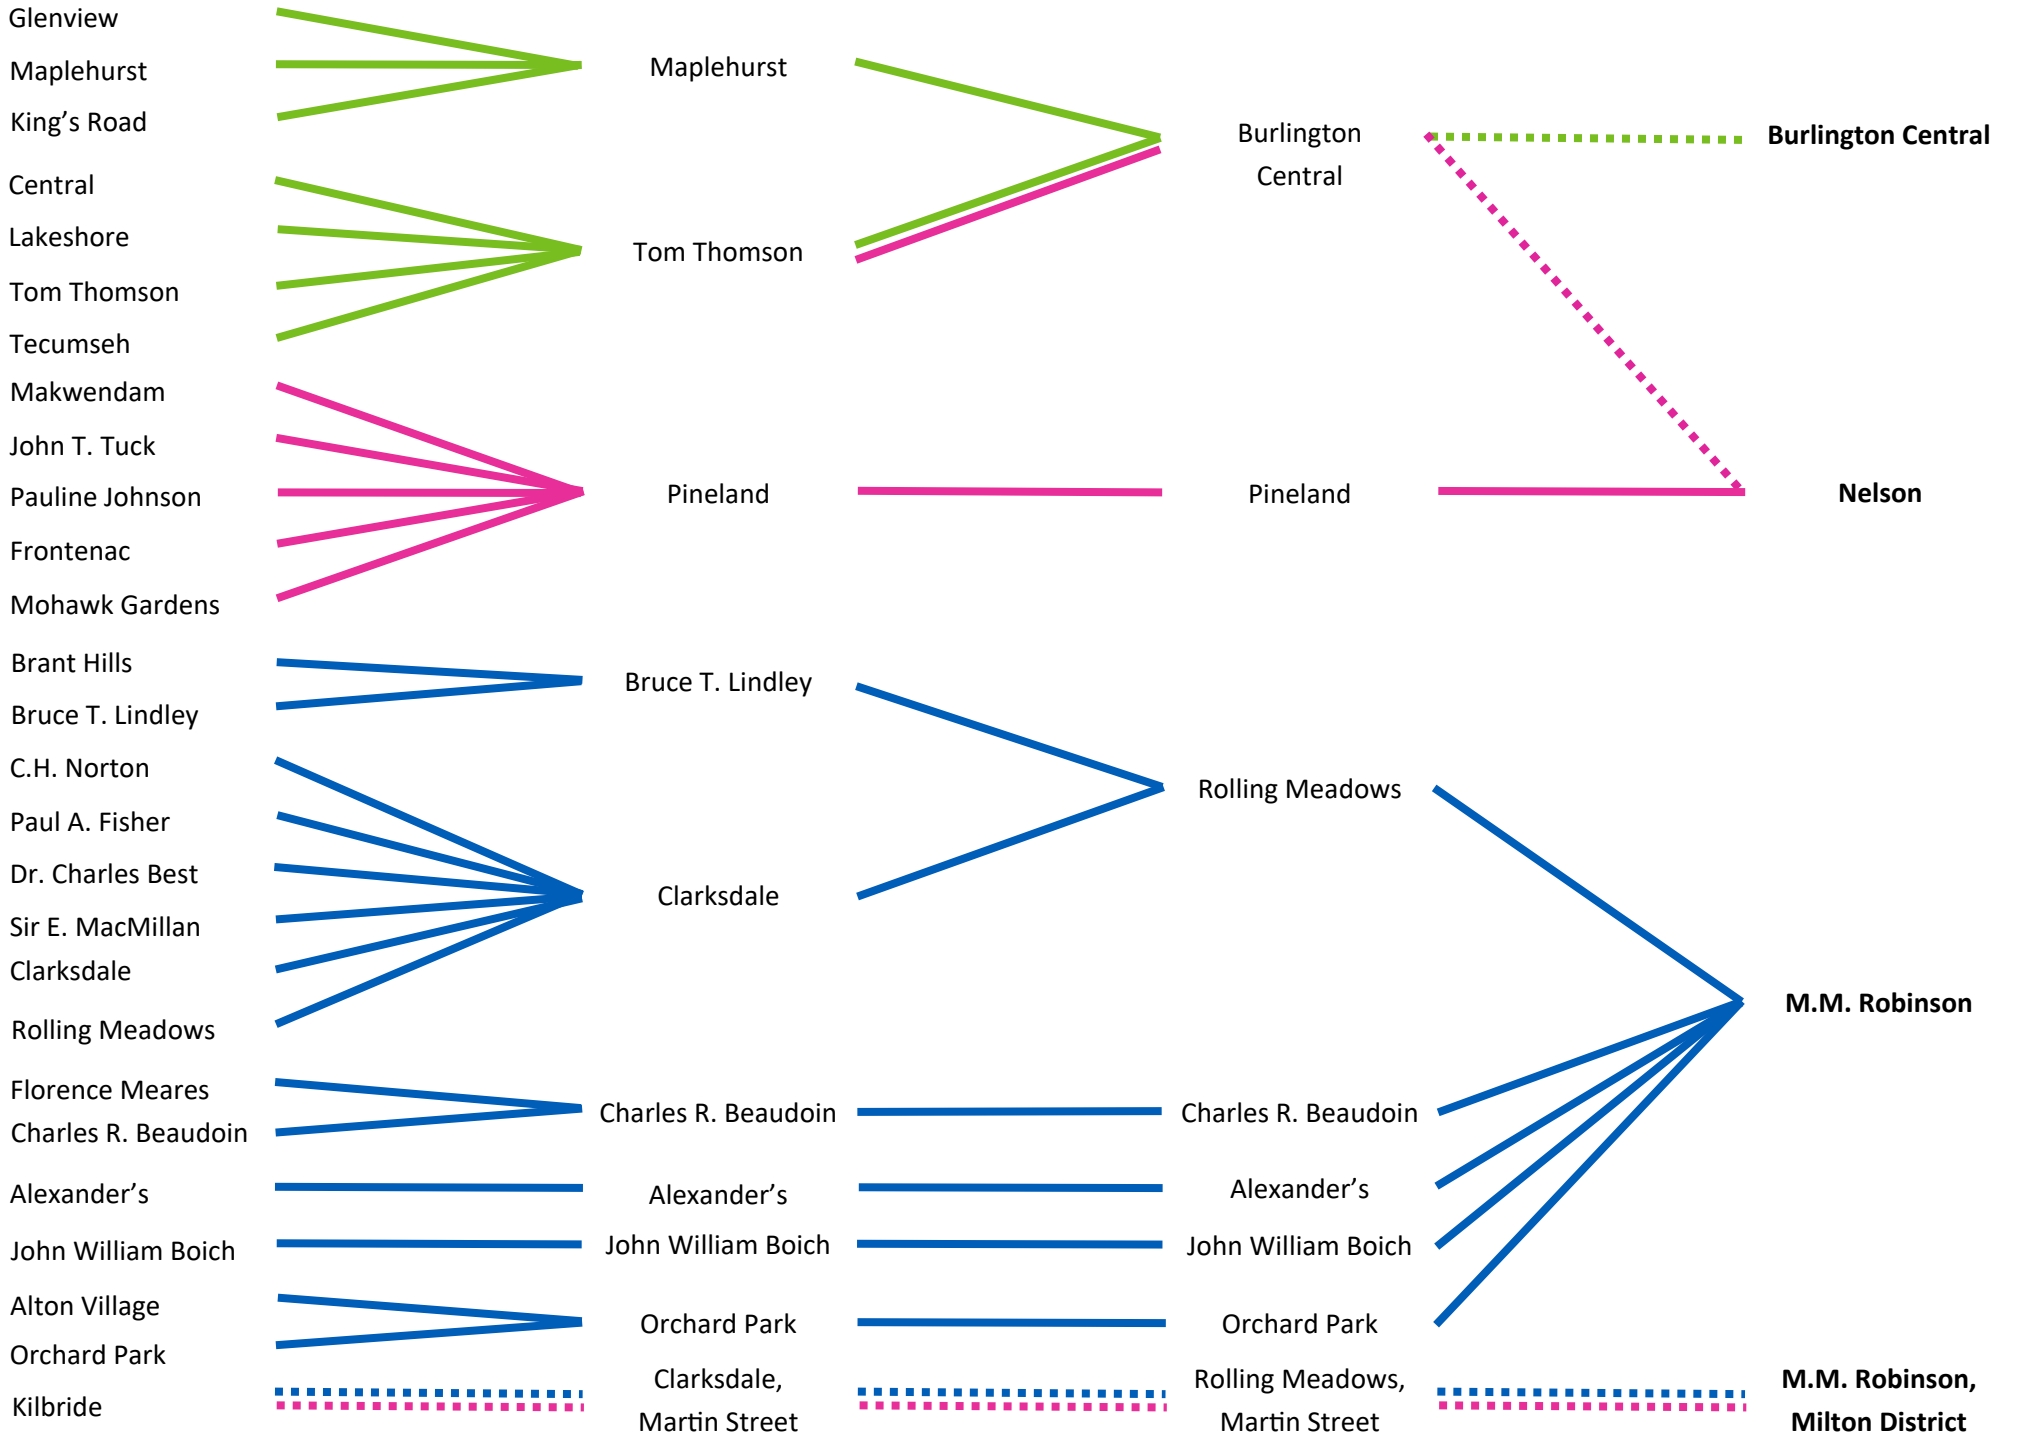

Burlington French Immersion Feeder Flow

Representative of 2026/2027 school year.

Grade 1 English School

Grades 2-6

Grades 7-8

Grades 9-12

Oakville French Immersion Feeder Flow

Representative of 2026/2027 school year.

Grade 1 English School

Grades 2-6

Grades 7-8

Grades 9-12

Notes

*The FI program at Dr. David R. Williams PS will be removed by the 2027-2028 school year. Grade 8 FI students feed into White Oaks SS.

Milton French Immersion Feeder Flow

Grades 2-6

Robert Little
George Kennedy
George Kennedy,
Robert Little,
Martin Street

Grades 7-8

Acton Elem
Centennial
Centennial,
Acton Elem,
Martin Street,

Grades 9-12

Acton District
Georgetown District
Georgetown,
Acton District,
Milton District,

Pineview