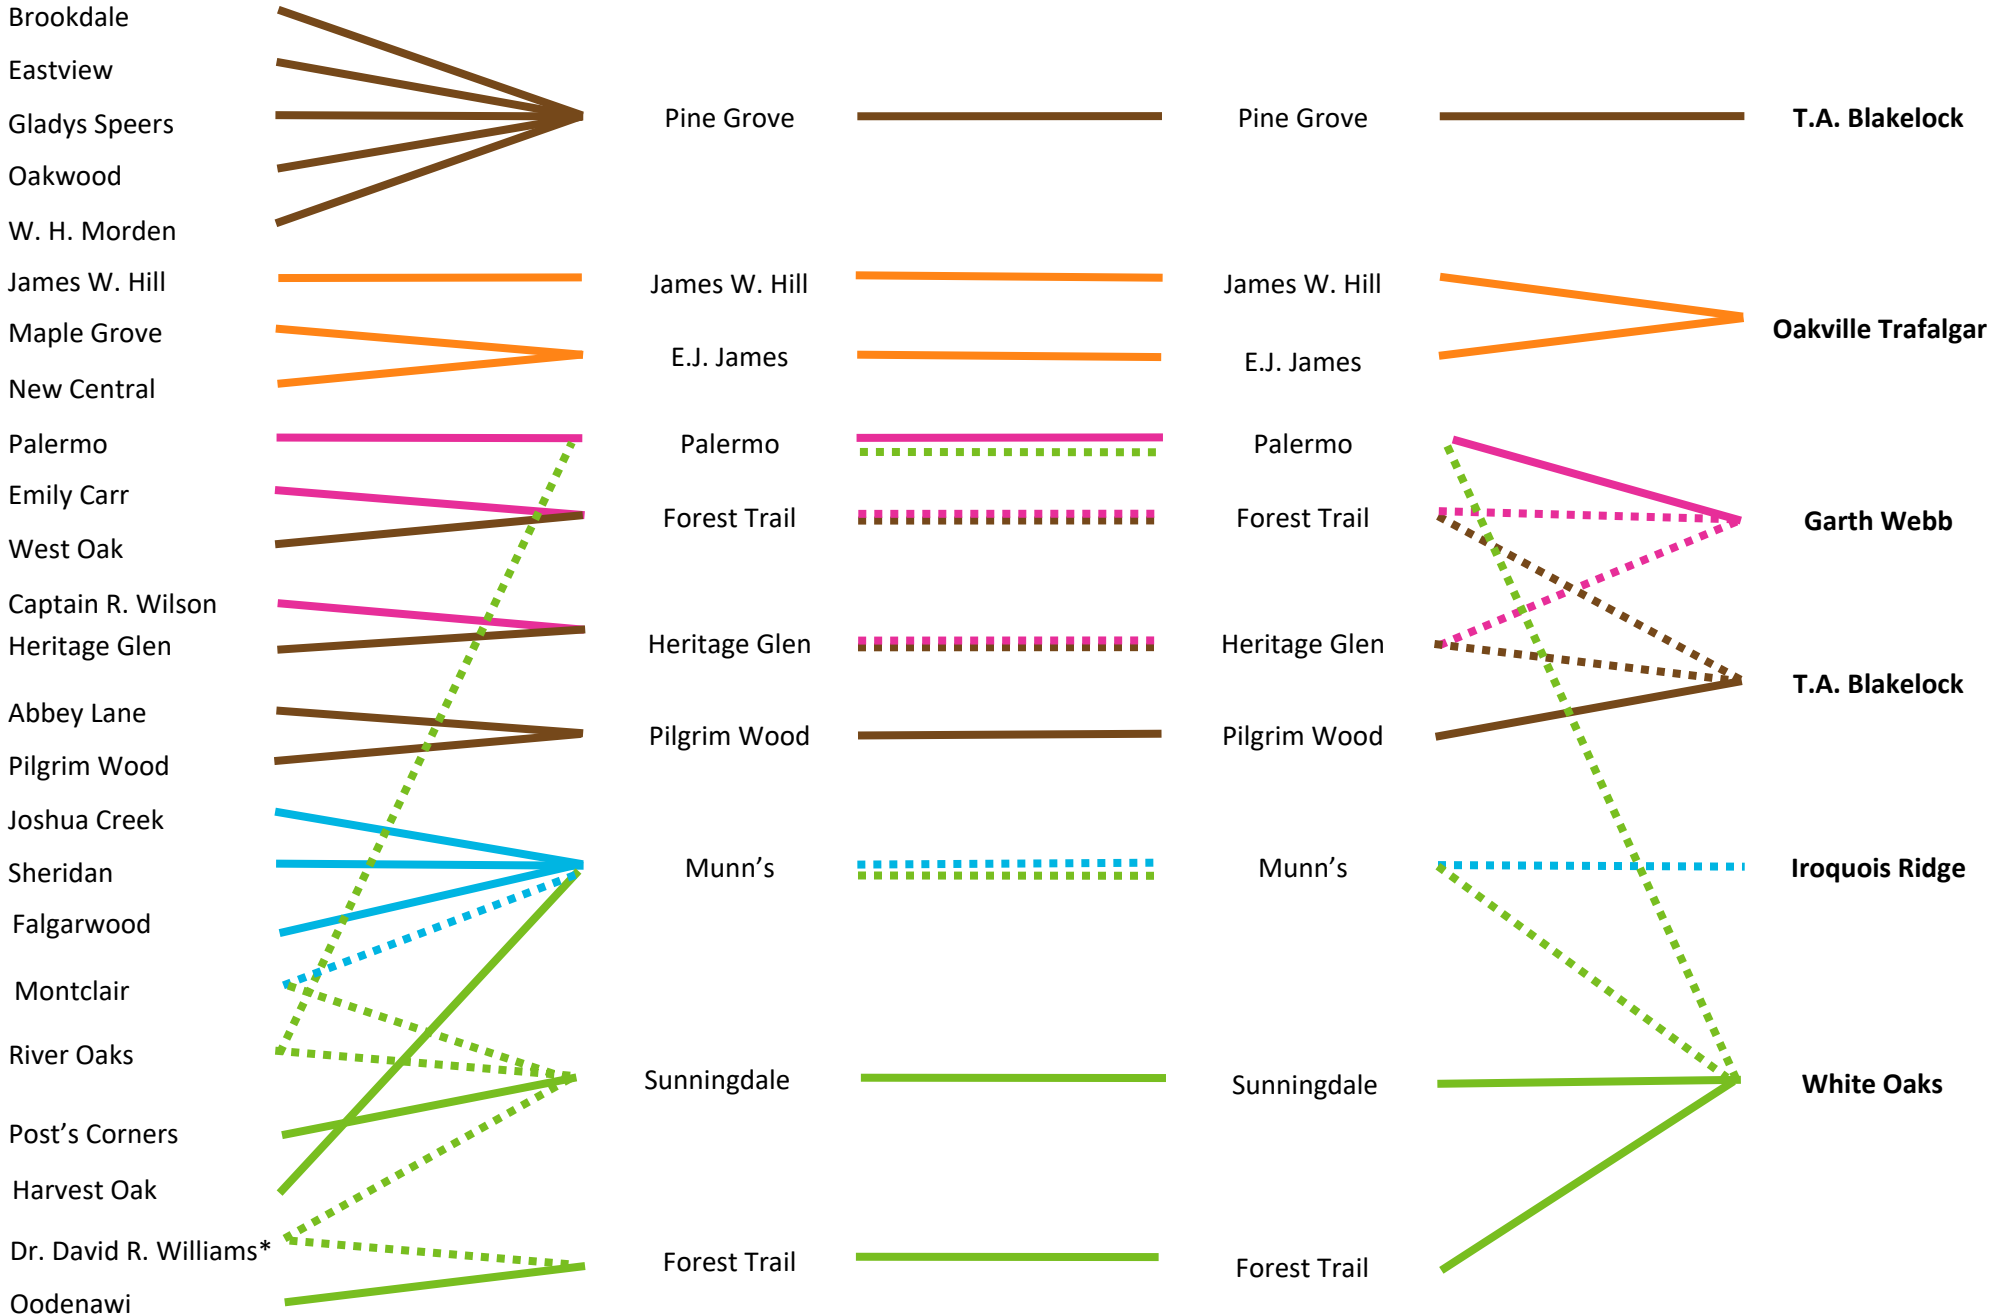

Burlington French Immersion Feeder Flow

Representative of 2026/2027 school year.

Grade 1 English School

Grades 2-6

Grades 7-8

Grades 9-12

Oakville French Immersion Feeder Flow

Representative of 2026/2027 school year.

Grade 1 English School

Grades 2-6

Grades 7-8

Grades 9-12

Notes

*The FI program at Dr. David R. Williams PS will be removed by the 2027-2028 school year. Grade 8 FI students feed into White Oaks SS.

Milton French Immersion Feeder Flow

Representative of 2026/2027 school year.

Grade 1 English School

Grades 2-6

Grades 7-8

Grades 9-12

Notes

*Viola Desmond PS FI program is phasing out. In 2026/27 school year the FI program only offers grades 4-8.

Grades 2-6

Robert Little
George Kennedy
George Kennedy,
Robert Little,
Martin Street

Grades 7-8

Acton Elem
Centennial
Centennial,
Acton Elem,
Martin Street,

Grades 9-12

Acton District
Georgetown District
Georgetown,
Acton District,
Milton District,