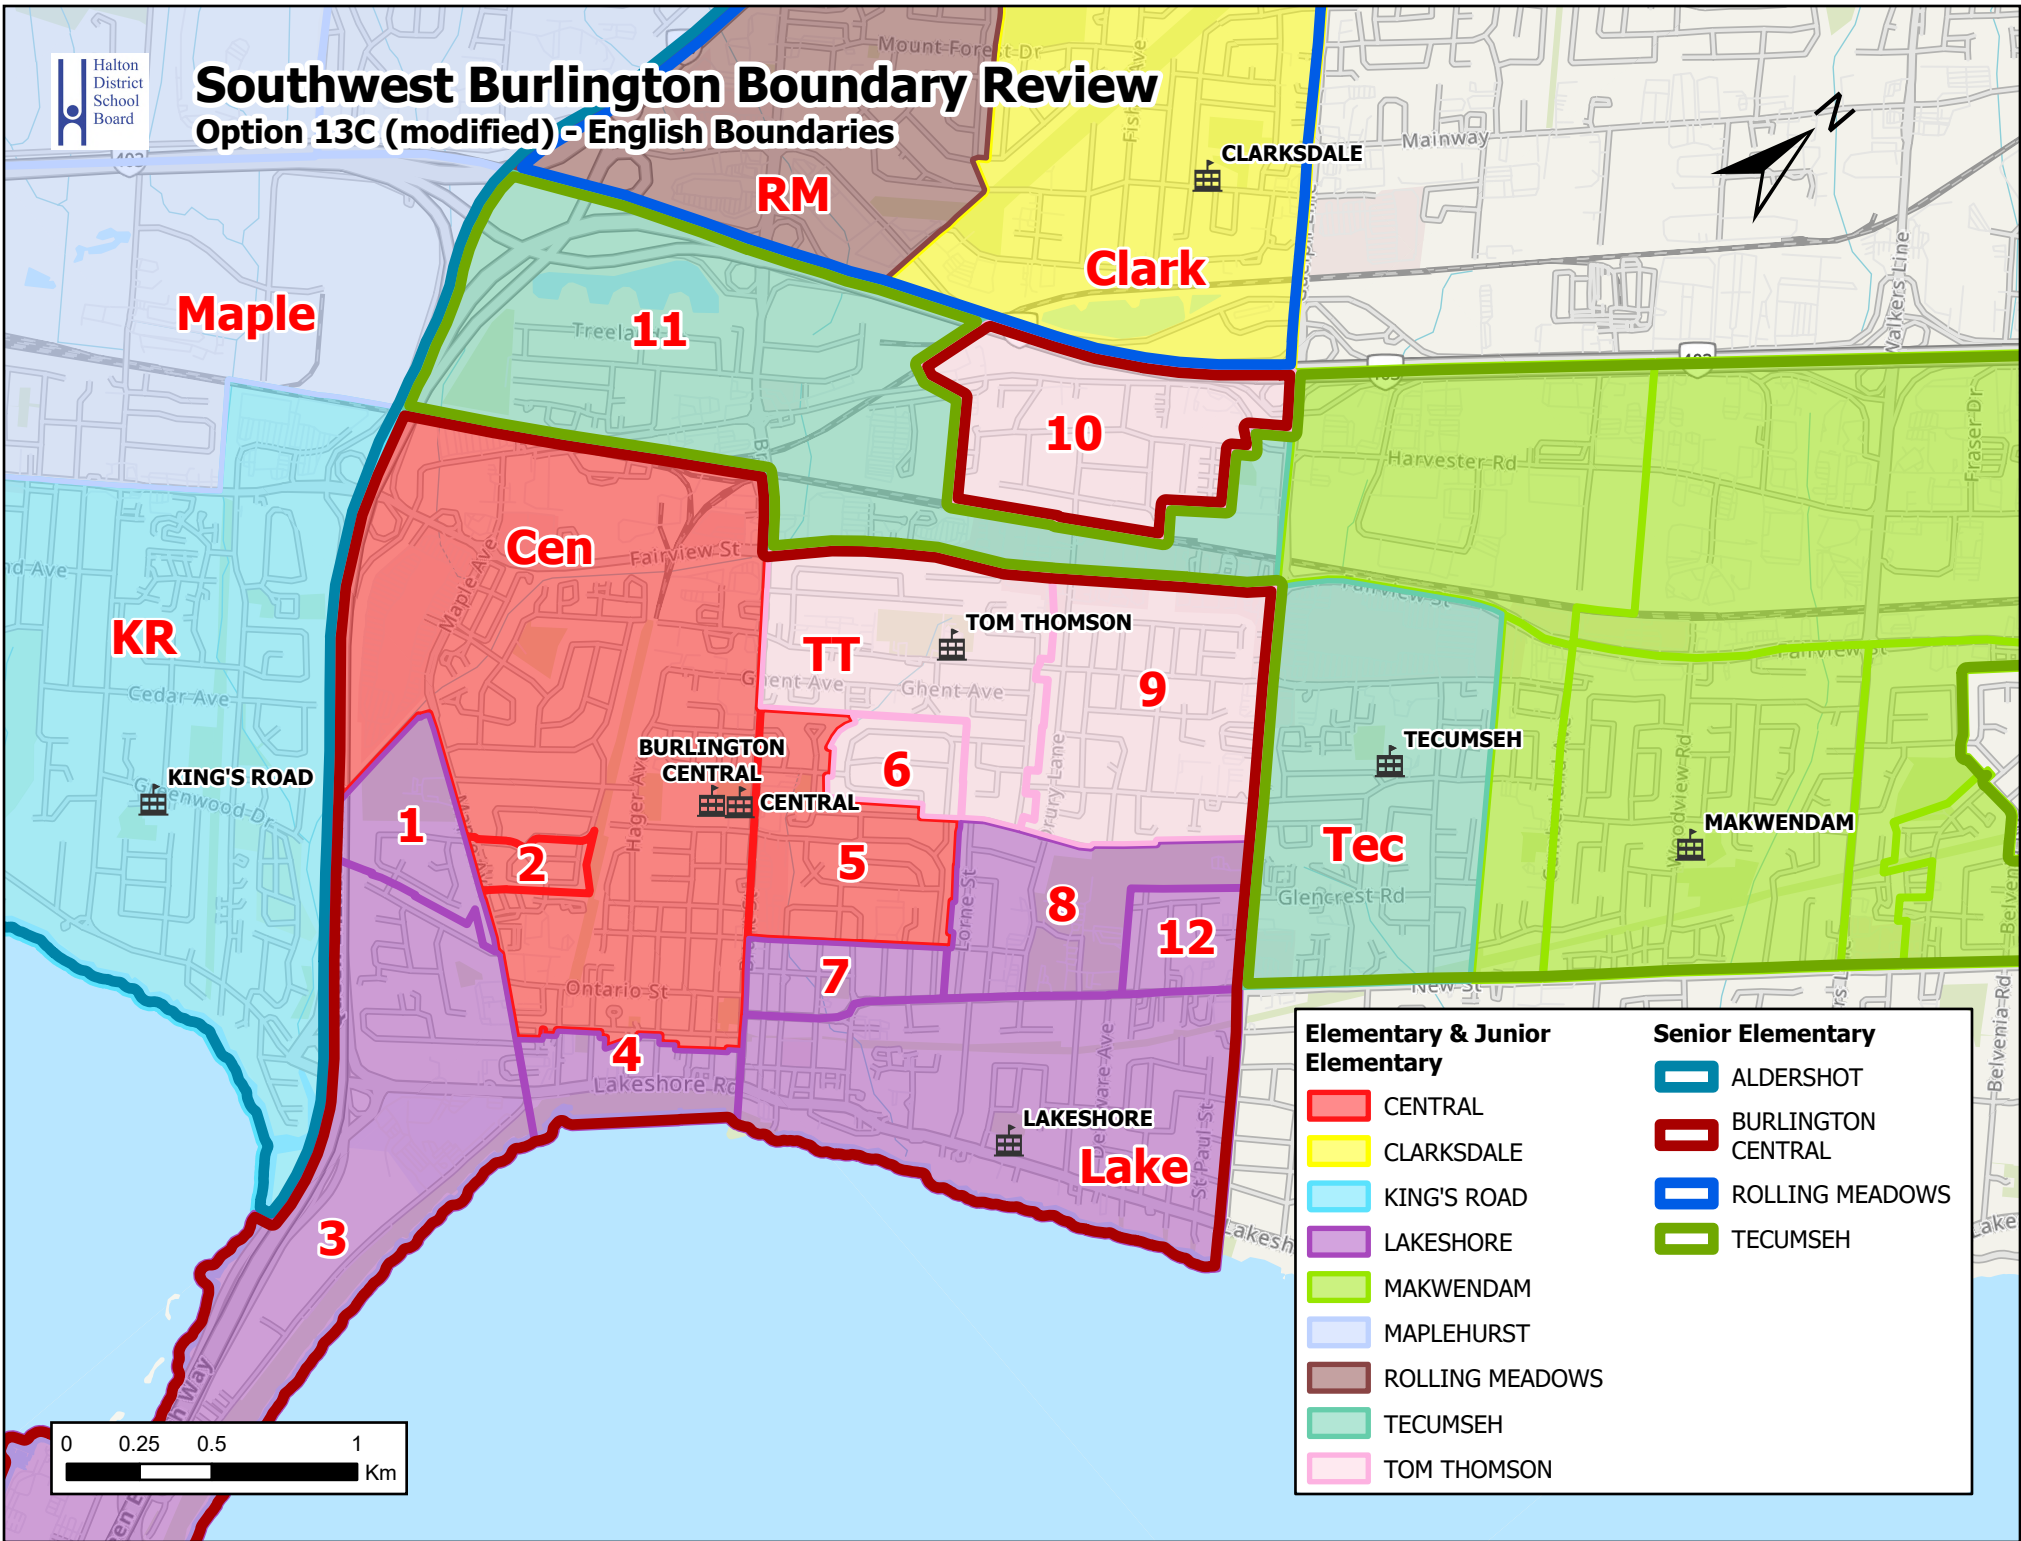

Southwest Burlington Boundary Review

Option 13C (modified) - English Boundaries

Elementary & Junior Elementary

- CENTRAL
- CLARKSDALE
- KING'S ROAD
- LAKESHORE
- MAKWENDAM
- MAPLEHURST
- ROLLING MEADOWS
- TECUMSEH
- TOM THOMSON

Senior Elementary

- ALDERSHOT
- BURLINGTON CENTRAL
- ROLLING MEADOWS
- TECUMSEH

Southwest Burlington Boundary Review

Option 13C (modified) - French Immersion Boundaries

Elementary & Junior Elementary		Senior Elementary	
	CENTRAL		BURLINGTON CENTRAL
	CLARKSDALE		PINELAND
	MAPLEHURST		ROLLING MEADOWS
	PINELAND		