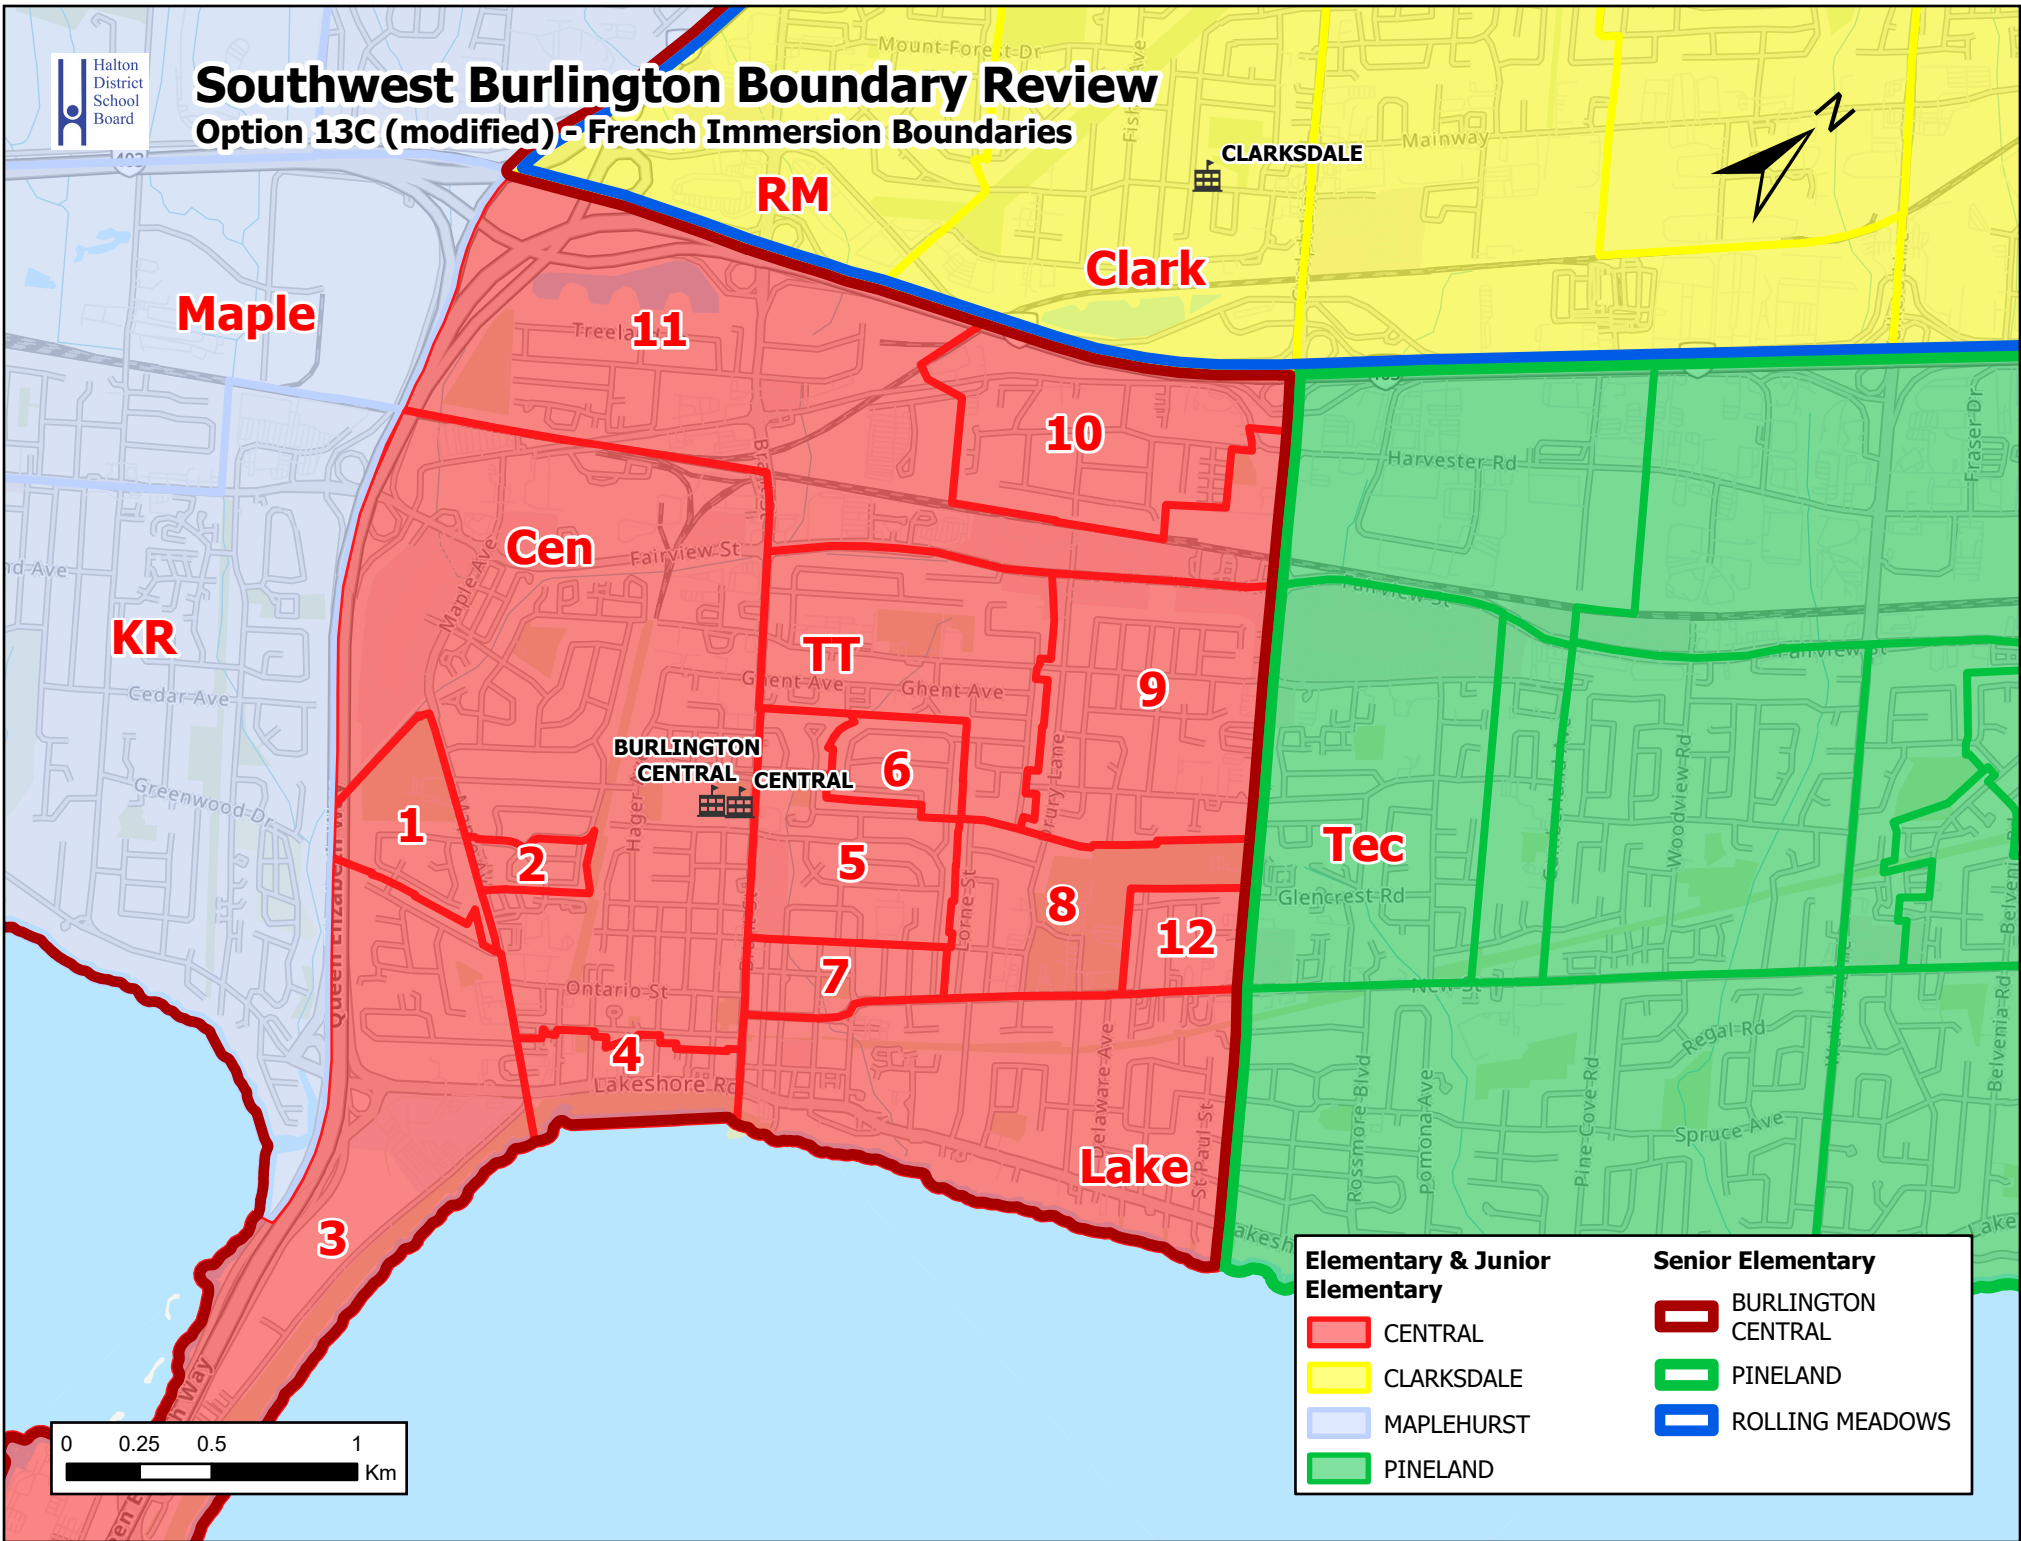

Southwest Burlington Boundary Review

Option 13C (modified) - English Boundaries

Elementary & Junior Elementary

- CENTRAL
- CLARKSDALE
- KING'S ROAD
- LAKESHORE
- MAKWENDAM
- MAPLEHURST
- ROLLING MEADOWS
- TECUMSEH
- TOM THOMSON

Senior Elementary

- ALDERSHOT
- BURLINGTON CENTRAL
- ROLLING MEADOWS
- TECUMSEH

Southwest Burlington Boundary Review

Option 13C (modified) - French Immersion Boundaries

Elementary & Junior Elementary		Senior Elementary	
	CENTRAL		BURLINGTON CENTRAL
	CLARKSDALE		PINELAND
	MAPLEHURST		ROLLING MEADOWS
	PINELAND		