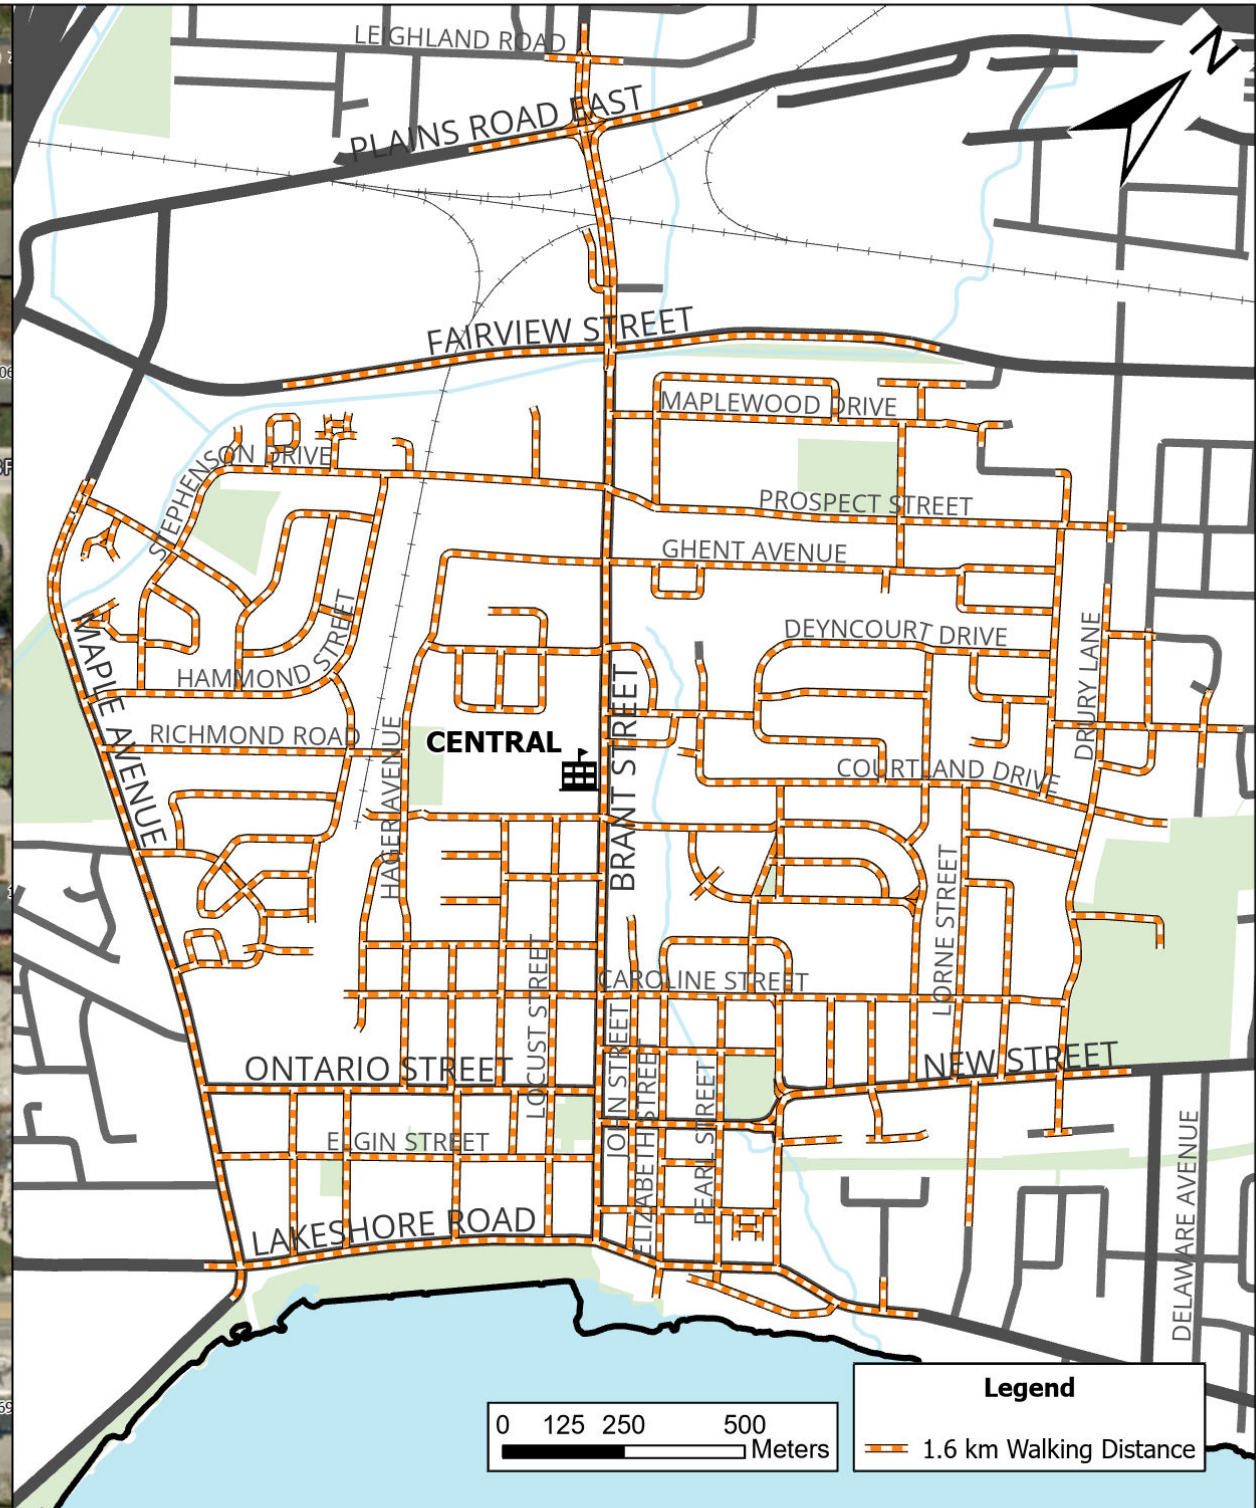

Legend

- HDSB School Parcels
- Potential/Current Portable Locations

Legend

- 1.6 km Walking Distance