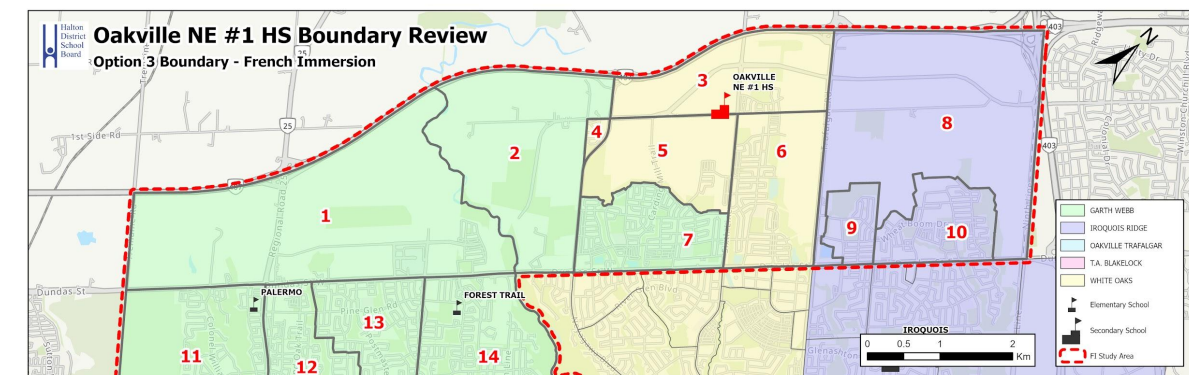

Zone	Program	JK-8	Gr9	Gr10	Gr11	Gr12
1	ENG	Palermo	Garth Webb	Garth Webb	White Oaks	White Oaks
	FI	Palermo	Garth Webb	Garth Webb	White Oaks	White Oaks
2	ENG	River Oaks	ONE #1	ONE #1	ONE #1	White Oaks
	FI	Palermo	Garth Webb	Garth Webb	White Oaks	White Oaks
3, 4	ENG	River Oaks	ONE #1	ONE #1	ONE #1	White Oaks
	FI	Sunningdale	White Oaks	White Oaks	White Oaks	White Oaks
5	ENG	Dr DRW	ONE #1	ONE #1	ONE #1	White Oaks
	FI	Sunningdale	White Oaks	White Oaks	White Oaks	White Oaks
6	ENG	Dr DRW	ONE #1	ONE #1	ONE #1	White Oaks
	FI	Forest Trail	White Oaks	White Oaks	White Oaks	White Oaks
7	ENG	Oodenawi	ONE #1	ONE #1	ONE #1	White Oaks
	FI	Forest Trail	Garth Webb	Garth Webb	White Oaks	White Oaks
8	ENG	Falgarwood	ONE #1	ONE #1	ONE #1	White Oaks
	FI	Munn's	Iroquois Ridge	Iroquois Ridge	White Oaks	White Oaks
9, 10	ENG	Harvest Oak	ONE #1	ONE #1	ONE #1	White Oaks
	FI	Munn's	Iroquois Ridge	Iroquois Ridge	White Oaks	White Oaks

- i. Oakville NE #1 HS (ONE #1) opens as a Gr 9 to 11 ENG school. Gr 12 ENG students continue to attend White Oaks SS until graduation (legacy exemption).
  Gr 9, 10, 11 siblings can attend White Oaks SS until older sibling graduates.
- ii. Gr 11 and 12 ENG students in **Zone 1** continue to attend White Oaks SS until graduation (legacy exemption).
- iii. Gr 11 and 12 FI students in **Zones 1, 2, 7** continue to attend White Oaks SS until graduation (legacy exemption).
- iv. Gr 11 and 12 FI students in **Zones 8, 9, 10** continue to attend White Oaks SS until graduation (legacy exemption).