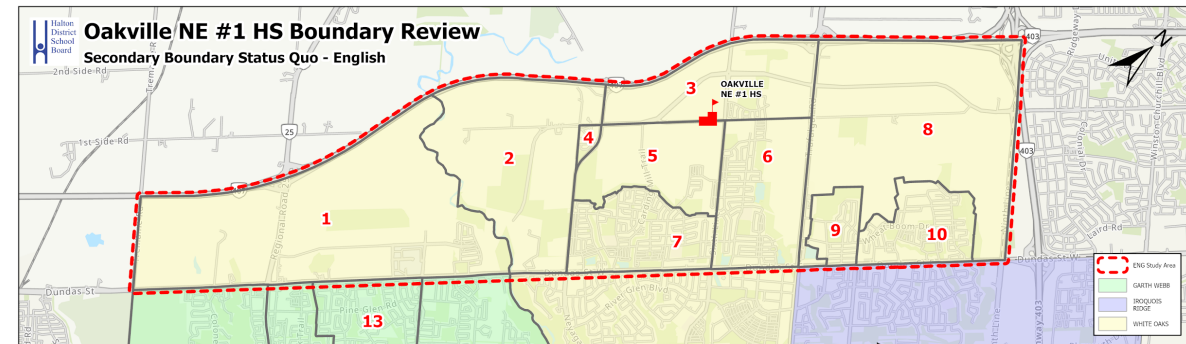

Status Quo - North of Dundas

Boundaries effective for the 2025/2026 school year

Existing Boundaries and Zone Distribution

Zone	Program	JK-8	Gr9	Gr10	Gr11	Gr12
1	ENG	Palermo	White Oaks	White Oaks	White Oaks	White Oaks
	FI	Palermo	White Oaks	White Oaks	White Oaks	White Oaks
2	ENG	River Oaks	White Oaks	White Oaks	White Oaks	White Oaks
	FI	Palermo	White Oaks	White Oaks	White Oaks	White Oaks
3, 4	ENG	River Oaks	White Oaks	White Oaks	White Oaks	White Oaks
	FI	Sunningdale	White Oaks	White Oaks	White Oaks	White Oaks
5	ENG	Dr DRW	White Oaks	White Oaks	White Oaks	White Oaks
	FI	Sunningdale	White Oaks	White Oaks	White Oaks	White Oaks
6	ENG	Dr DRW	White Oaks	White Oaks	White Oaks	White Oaks
	FI	Forest Trail	White Oaks	White Oaks	White Oaks	White Oaks
7	ENG	Oodenawi	White Oaks	White Oaks	White Oaks	White Oaks
	FI	Forest Trail	White Oaks	White Oaks	White Oaks	White Oaks
8	ENG	Falgarwood	White Oaks	White Oaks	White Oaks	White Oaks
	FI	Munn's	White Oaks	White Oaks	White Oaks	White Oaks
9, 10	ENG	Harvest Oak	White Oaks	White Oaks	White Oaks	White Oaks
	FI	Munn's	White Oaks	White Oaks	White Oaks	White Oaks

- i. Note that any existing English and French Immersion secondary students that are within Zones 1 to 10 that are currently attending T.A. Blakelock HS due to the redirection can remain at T.A. Blakelock HS until graduation.

[North Oakville Secondary School Temporary Enrolment Redirection](#)