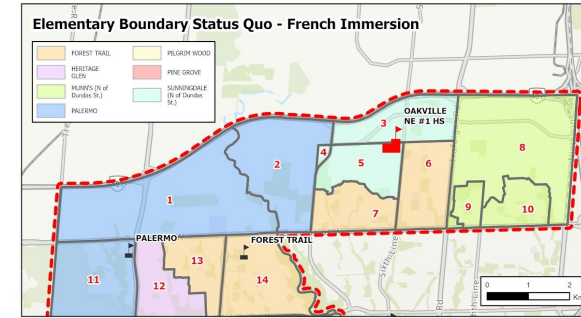

i. No change to existing boundaries or programs.

Option 3

2027/2028 School Year - Year 1 of Implementation

Implementation Table

Zone	Program	JK-8	Gr9	Gr10	Gr11	Gr12
1	ENG	Palermo	Garth Webb	White Oaks	White Oaks	White Oaks
	FI	Palermo	Garth Webb	White Oaks	White Oaks	White Oaks
2	ENG	River Oaks	ONE #1	ONE #1	White Oaks	White Oaks
	FI	Palermo	Garth Webb	White Oaks	White Oaks	White Oaks
3, 4	ENG	River Oaks	ONE #1	ONE #1	White Oaks	White Oaks
	FI	Sunningdale	White Oaks	White Oaks	White Oaks	White Oaks
5	ENG	Dr DRW	ONE #1	ONE #1	White Oaks	White Oaks
	FI	Sunningdale	White Oaks	White Oaks	White Oaks	White Oaks
6	ENG	Dr DRW	ONE #1	ONE #1	White Oaks	White Oaks
	FI	Forest Trail	White Oaks	White Oaks	White Oaks	White Oaks
7	ENG	Oodenawi	ONE #1	ONE #1	White Oaks	White Oaks
	FI	Forest Trail	Garth Webb	White Oaks	White Oaks	White Oaks
8	ENG	Falgarwood	ONE #1	ONE #1	White Oaks	White Oaks
	FI	Munn's	Iroquois Ridge	White Oaks	White Oaks	White Oaks
9, 10	ENG	Harvest Oak	ONE #1	ONE #1	White Oaks	White Oaks
	FI	Munn's	Iroquois Ridge	White Oaks	White Oaks	White Oaks

- i. Oakville NE #1 HS (ONE #1) opens with **Zones 2 to 10** as a Gr 9 and 10 ENG school. Gr 11 and 12 ENG students continue to attend White Oaks SS until graduation (legacy exemption).
Gr 9 and 10 siblings can attend White Oaks SS until older sibling graduates.
- ii. Gr 9 ENG students in **Zone 1** are directed to Garth Webb SS.
Gr 10 to 12 ENG students continue to attend White Oaks SS until graduation (legacy exemption).
- iii. Gr 9 FI students in **Zones 1, 2, 7** are directed to Garth Webb SS.
Gr 10 to 12 FI students continue to attend White Oaks SS until graduation (legacy exemption).
- iv. Grade 9 FI students in **Zones 8, 9, 10** are directed to Iroquois Ridge HS.
Gr 10 to 12 FI students continue to attend White Oaks SS until graduation (legacy exemption).