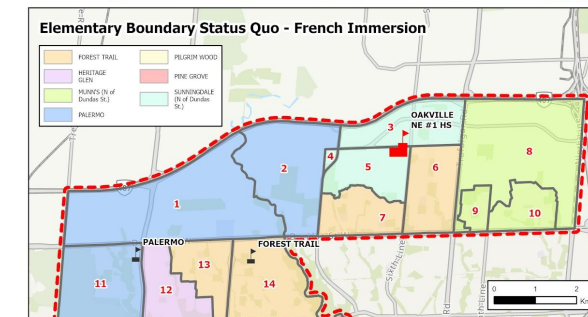

Zone	Program	JK-8	Gr9	Gr10	Gr11	Gr12
1	ENG	Palermo	Garth Webb	Garth Webb	White Oaks	White Oaks
	FI	Palermo	Garth Webb	Garth Webb	White Oaks	White Oaks
2	ENG	River Oaks	ONE #1	ONE #1	ONE #1	White Oaks
	FI	Palermo	Garth Webb	Garth Webb	White Oaks	White Oaks
3, 4	ENG	River Oaks	ONE #1	ONE #1	ONE #1	White Oaks
	FI	Sunningdale	White Oaks	White Oaks	White Oaks	White Oaks
5	ENG	Dr DRW	ONE #1	ONE #1	ONE #1	White Oaks
	FI	Sunningdale	White Oaks	White Oaks	White Oaks	White Oaks
6	ENG	Dr DRW	ONE #1	ONE #1	ONE #1	White Oaks
	FI	Forest Trail	White Oaks	White Oaks	White Oaks	White Oaks
7	ENG	Oodenawi	ONE #1	ONE #1	ONE #1	White Oaks
	FI	Forest Trail	Garth Webb	Garth Webb	White Oaks	White Oaks
8	ENG	Falgarwood	ONE #1	ONE #1	ONE #1	White Oaks
	FI	Munn's	Iroquois Ridge	Iroquois Ridge	White Oaks	White Oaks
9, 10	ENG	Harvest Oak	ONE #1	ONE #1	ONE #1	White Oaks
	FI	Munn's	Iroquois Ridge	Iroquois Ridge	White Oaks	White Oaks

- i. Oakville NE #1 HS (ONE #1) opens as a Gr 9 to 11 ENG school. Gr 12 ENG students continue to attend White Oaks SS until graduation (legacy exemption).
  Gr 9, 10, 11 siblings can attend White Oaks SS until older sibling graduates.
- ii. Gr 11 and 12 ENG students in **Zone 1** continue to attend White Oaks SS until graduation (legacy exemption).
- iii. Gr 11 and 12 FI students in **Zones 1, 2, 7** continue to attend White Oaks SS until graduation (legacy exemption).
- iv. Gr 11 and 12 FI students in **Zones 8, 9, 10** continue to attend White Oaks SS until graduation (legacy exemption).