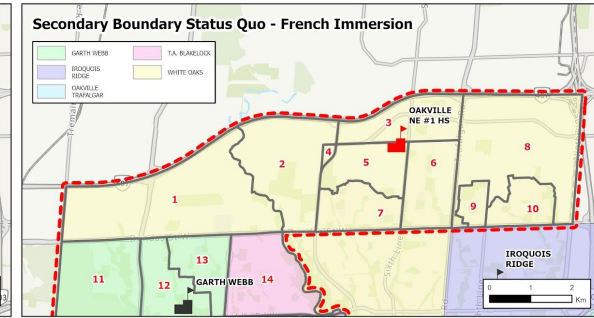

i. No change to existing boundaries or programs.

Option 3

2027/2028 School Year - Year 1 of Implementation

Implementation Table

Zone	Program	JK-8	Gr9	Gr10	Gr11	Gr12
1	ENG	Palermo	Garth Webb	White Oaks	White Oaks	White Oaks
	FI	Palermo	Garth Webb	White Oaks	White Oaks	White Oaks
2	ENG	River Oaks	ONE #1	ONE #1	White Oaks	White Oaks
	FI	Palermo	Garth Webb	White Oaks	White Oaks	White Oaks
3, 4	ENG	River Oaks	ONE #1	ONE #1	White Oaks	White Oaks
	FI	Sunningdale	White Oaks	White Oaks	White Oaks	White Oaks
5	ENG	Dr DRW	ONE #1	ONE #1	White Oaks	White Oaks
	FI	Sunningdale	White Oaks	White Oaks	White Oaks	White Oaks
6	ENG	Dr DRW	ONE #1	ONE #1	White Oaks	White Oaks
	FI	Forest Trail	White Oaks	White Oaks	White Oaks	White Oaks
7	ENG	Oodenawi	ONE #1	ONE #1	White Oaks	White Oaks
	FI	Forest Trail	Garth Webb	White Oaks	White Oaks	White Oaks
8	ENG	Falgarwood	ONE #1	ONE #1	White Oaks	White Oaks
	FI	Munn's	Iroquois Ridge	White Oaks	White Oaks	White Oaks
9, 10	ENG	Harvest Oak	ONE #1	ONE #1	White Oaks	White Oaks
	FI	Munn's	Iroquois Ridge	White Oaks	White Oaks	White Oaks

- i. Oakville NE #1 HS (ONE #1) opens with **Zones 2 to 10** as a Gr 9 and 10 ENG school. Gr 11 and 12 ENG students continue to attend White Oaks SS until graduation (legacy exemption).
Gr 9 and 10 siblings can attend White Oaks SS until older sibling graduates.
- ii. Gr 9 ENG students in **Zone 1** are directed to Garth Webb SS.
Gr 10 to 12 ENG students continue to attend White Oaks SS until graduation (legacy exemption).
- iii. Gr 9 FI students in **Zones 1, 2, 7** are directed to Garth Webb SS.
Gr 10 to 12 FI students continue to attend White Oaks SS until graduation (legacy exemption).
- iv. Grade 9 FI students in **Zones 8, 9, 10** are directed to Iroquois Ridge HS.
Gr 10 to 12 FI students continue to attend White Oaks SS until graduation (legacy exemption).