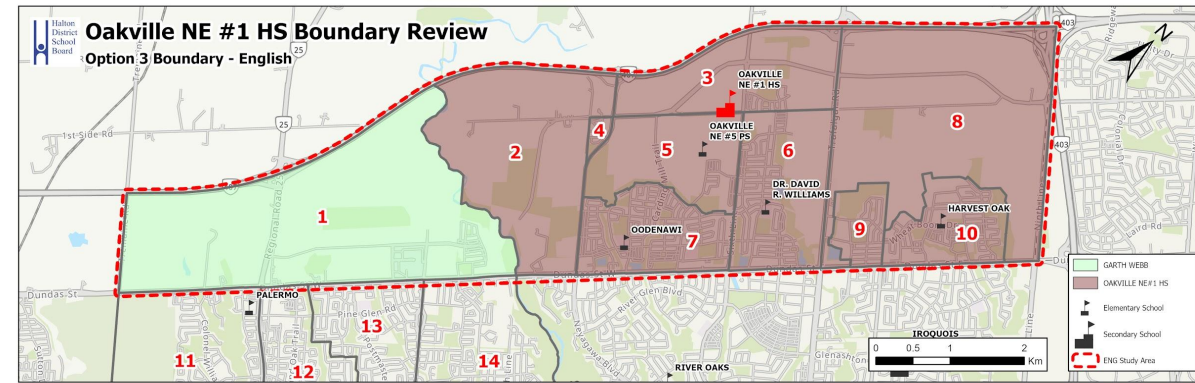

Option 3

2029/2030 School Year - Year 3 of Implementation

Implementation Table

Zone	Program	JK-8	Gr9	Gr10	Gr11	Gr12
1	ENG	Palermo	Garth Webb	Garth Webb	Garth Webb	White Oaks
	FI	Palermo	Garth Webb	Garth Webb	Garth Webb	White Oaks
2	ENG	River Oaks	ONE #1	ONE #1	ONE #1	ONE #1
	FI	Palermo	Garth Webb	Garth Webb	Garth Webb	White Oaks
3, 4	ENG	River Oaks	ONE #1	ONE #1	ONE #1	ONE #1
	FI	Sunningdale	White Oaks	White Oaks	White Oaks	White Oaks
5	ENG	Dr DRW	ONE #1	ONE #1	ONE #1	ONE #1
	FI	Sunningdale	White Oaks	White Oaks	White Oaks	White Oaks
6	ENG	Dr DRW	ONE #1	ONE #1	ONE #1	ONE #1
	FI	Forest Trail	White Oaks	White Oaks	White Oaks	White Oaks
7	ENG	Oodenawi	ONE #1	ONE #1	ONE #1	ONE #1
	FI	Forest Trail	Garth Webb	Garth Webb	Garth Webb	White Oaks
8	ENG	Falgarwood	ONE #1	ONE #1	ONE #1	ONE #1
	FI	Munn's	Iroquois Ridge	Iroquois Ridge	Iroquois Ridge	White Oaks
9, 10	ENG	Harvest Oak	ONE #1	ONE #1	ONE #1	ONE #1
	FI	Munn's	Iroquois Ridge	Iroquois Ridge	Iroquois Ridge	White Oaks

- i. Oakville NE #1 HS (ONE #1) opens as a Gr 9 to 12 ENG school.
- ii. Gr 12 ENG students in **Zone 1** continue to attend White Oaks SS until graduation (legacy exemption).
- iii. Gr 12 FI students in **Zones 1, 2, 7** continue to attend White Oaks SS until graduation (legacy exemption).
- iv. Gr 12 FI students in **Zones 8, 9, 10** continue to attend White Oaks SS until graduation (legacy exemption).