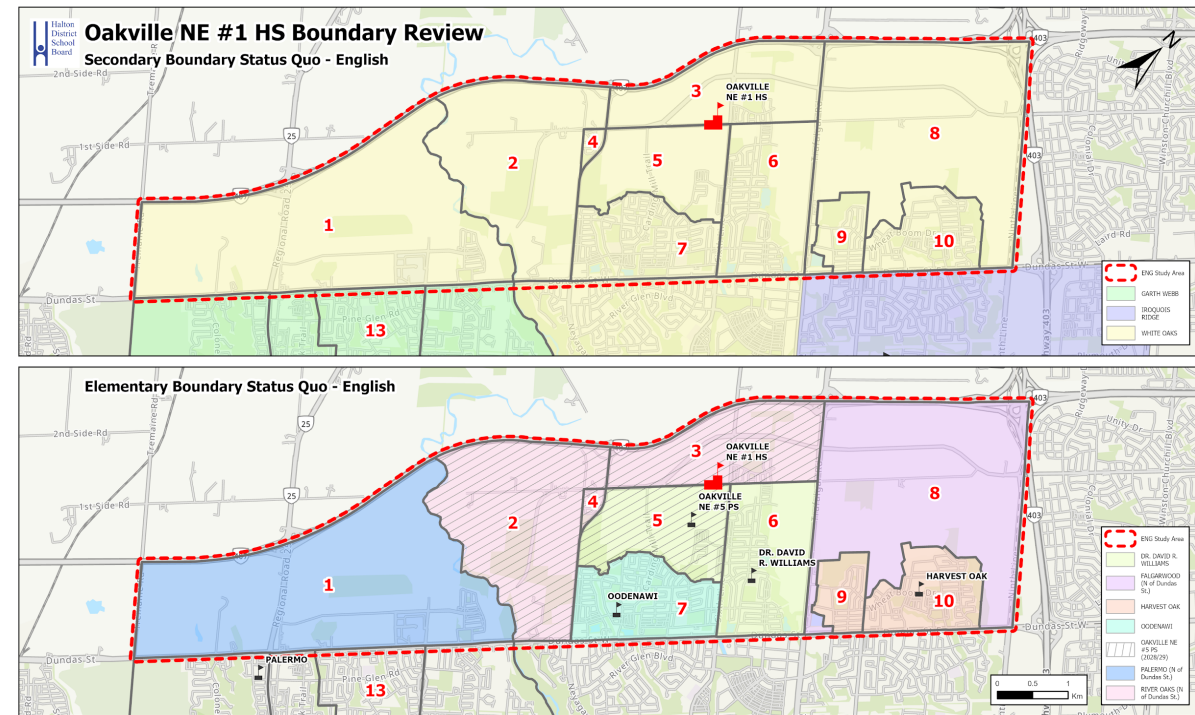

Status Quo - North of Dundas

2026/2027 School Year - No Implementation

Existing Boundaries and Zone Distribution

Zone	Program	JK-8	Gr9	Gr10	Gr11	Gr12
1	ENG	Palermo	White Oaks	White Oaks	White Oaks	White Oaks
	FI	Palermo	White Oaks	White Oaks	White Oaks	White Oaks
2	ENG	River Oaks	White Oaks	White Oaks	White Oaks	White Oaks
	FI	Palermo	White Oaks	White Oaks	White Oaks	White Oaks
3, 4	ENG	River Oaks	White Oaks	White Oaks	White Oaks	White Oaks
	FI	Sunningdale	White Oaks	White Oaks	White Oaks	White Oaks
5	ENG	Dr DRW	White Oaks	White Oaks	White Oaks	White Oaks
	FI	Sunningdale	White Oaks	White Oaks	White Oaks	White Oaks
6	ENG	Dr DRW	White Oaks	White Oaks	White Oaks	White Oaks
	FI	Forest Trail	White Oaks	White Oaks	White Oaks	White Oaks
7	ENG	Oodenawi	White Oaks	White Oaks	White Oaks	White Oaks
	FI	Forest Trail	White Oaks	White Oaks	White Oaks	White Oaks
8	ENG	Falgarwood	White Oaks	White Oaks	White Oaks	White Oaks
	FI	Munn's	White Oaks	White Oaks	White Oaks	White Oaks
9, 10	ENG	Harvest Oak	White Oaks	White Oaks	White Oaks	White Oaks
	FI	Munn's	White Oaks	White Oaks	White Oaks	White Oaks

i. No change to existing boundaries or programs.