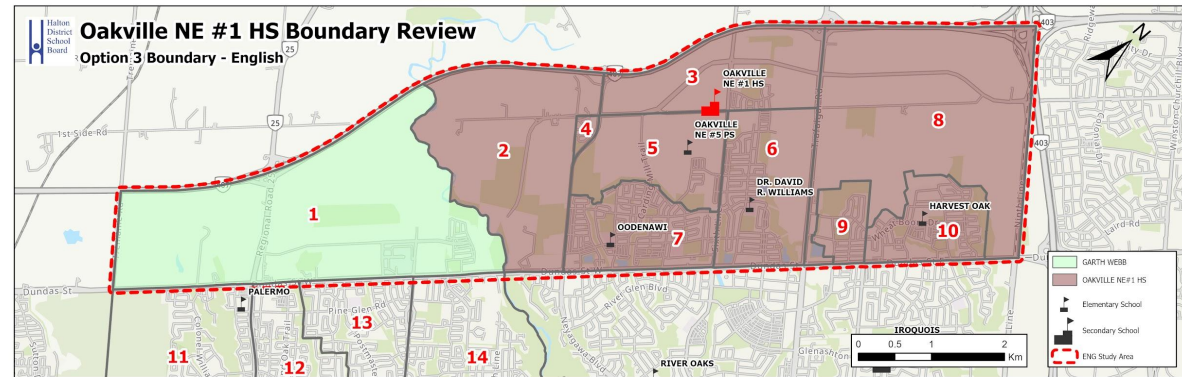

i. No change to existing boundaries or programs.

Option 3

2027/2028 School Year - Year 1 of Implementation

Implementation Table

Zone	Program	JK-8	Gr9	Gr10	Gr11	Gr12
1	ENG	Palermo	Garth Webb	White Oaks	White Oaks	White Oaks
	FI	Palermo	Garth Webb	White Oaks	White Oaks	White Oaks
2	ENG	River Oaks	ONE #1	ONE #1	White Oaks	White Oaks
	FI	Palermo	Garth Webb	White Oaks	White Oaks	White Oaks
3, 4	ENG	River Oaks	ONE #1	ONE #1	White Oaks	White Oaks
	FI	Sunningdale	White Oaks	White Oaks	White Oaks	White Oaks
5	ENG	Dr DRW	ONE #1	ONE #1	White Oaks	White Oaks
	FI	Sunningdale	White Oaks	White Oaks	White Oaks	White Oaks
6	ENG	Dr DRW	ONE #1	ONE #1	White Oaks	White Oaks
	FI	Forest Trail	White Oaks	White Oaks	White Oaks	White Oaks
7	ENG	Oodenawi	ONE #1	ONE #1	White Oaks	White Oaks
	FI	Forest Trail	Garth Webb	White Oaks	White Oaks	White Oaks
8	ENG	Falgarwood	ONE #1	ONE #1	White Oaks	White Oaks
	FI	Munn's	Iroquois Ridge	White Oaks	White Oaks	White Oaks
9, 10	ENG	Harvest Oak	ONE #1	ONE #1	White Oaks	White Oaks
	FI	Munn's	Iroquois Ridge	White Oaks	White Oaks	White Oaks

- i. Oakville NE #1 HS (ONE #1) opens with **Zones 2 to 10** as a Gr 9 and 10 ENG school. Gr 11 and 12 ENG students continue to attend White Oaks SS until graduation (legacy exemption).
Gr 9 and 10 siblings can attend White Oaks SS until older sibling graduates.
- ii. Gr 9 ENG students in **Zone 1** are directed to Garth Webb SS.
Gr 10 to 12 ENG students continue to attend White Oaks SS until graduation (legacy exemption).
- iii. Gr 9 FI students in **Zones 1, 2, 7** are directed to Garth Webb SS.
Gr 10 to 12 FI students continue to attend White Oaks SS until graduation (legacy exemption).
- iv. Grade 9 FI students in **Zones 8, 9, 10** are directed to Iroquois Ridge HS.
Gr 10 to 12 FI students continue to attend White Oaks SS until graduation (legacy exemption).