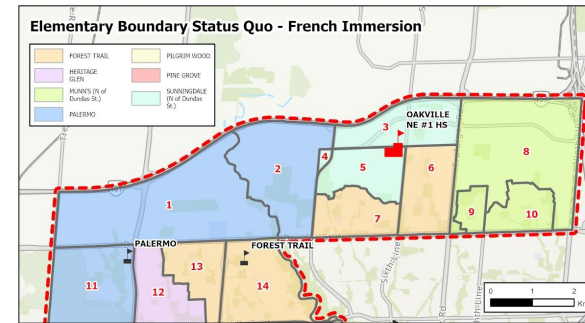

Option 3

2029/2030 School Year - Year 3 of Implementation

Implementation Table

Zone	Program	JK-8	Gr9	Gr10	Gr11	Gr12
1	ENG	Palermo	Garth Webb	Garth Webb	Garth Webb	White Oaks
	FI	Palermo	Garth Webb	Garth Webb	Garth Webb	White Oaks
2	ENG	River Oaks	ONE #1	ONE #1	ONE #1	ONE #1
	FI	Palermo	Garth Webb	Garth Webb	Garth Webb	White Oaks
3, 4	ENG	River Oaks	ONE #1	ONE #1	ONE #1	ONE #1
	FI	Sunningdale	White Oaks	White Oaks	White Oaks	White Oaks
5	ENG	Dr DRW	ONE #1	ONE #1	ONE #1	ONE #1
	FI	Sunningdale	White Oaks	White Oaks	White Oaks	White Oaks
6	ENG	Dr DRW	ONE #1	ONE #1	ONE #1	ONE #1
	FI	Forest Trail	White Oaks	White Oaks	White Oaks	White Oaks
7	ENG	Oodenawi	ONE #1	ONE #1	ONE #1	ONE #1
	FI	Forest Trail	Garth Webb	Garth Webb	Garth Webb	White Oaks
8	ENG	Falgarwood	ONE #1	ONE #1	ONE #1	ONE #1
	FI	Munn's	Iroquois Ridge	Iroquois Ridge	Iroquois Ridge	White Oaks
9, 10	ENG	Harvest Oak	ONE #1	ONE #1	ONE #1	ONE #1
	FI	Munn's	Iroquois Ridge	Iroquois Ridge	Iroquois Ridge	White Oaks

- i. Oakville NE #1 HS (ONE #1) opens as a Gr 9 to 12 ENG school.
- ii. Gr 12 ENG students in **Zone 1** continue to attend White Oaks SS until graduation (legacy exemption).
- iii. Gr 12 FI students in **Zones 1, 2, 7** continue to attend White Oaks SS until graduation (legacy exemption).
- iv. Gr 12 FI students in **Zones 8, 9, 10** continue to attend White Oaks SS until graduation (legacy exemption).