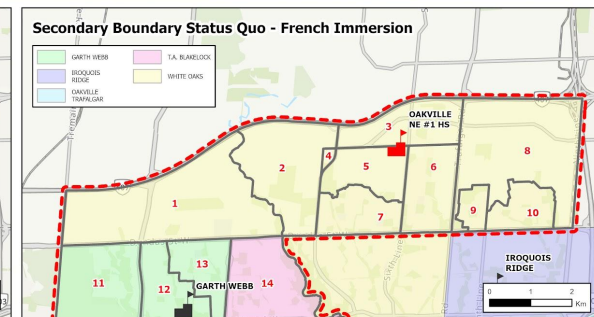

Zone	Program	JK-8	Gr9	Gr10	Gr11	Gr12
1	ENG	Palermo	Garth Webb	Garth Webb	White Oaks	White Oaks
	FI	Palermo	Garth Webb	Garth Webb	White Oaks	White Oaks
2	ENG	River Oaks	ONE #1	ONE #1	ONE #1	White Oaks
	FI	Palermo	Garth Webb	Garth Webb	White Oaks	White Oaks
3, 4	ENG	River Oaks	ONE #1	ONE #1	ONE #1	White Oaks
	FI	Sunningdale	White Oaks	White Oaks	White Oaks	White Oaks
5	ENG	Dr DRW	ONE #1	ONE #1	ONE #1	White Oaks
	FI	Sunningdale	White Oaks	White Oaks	White Oaks	White Oaks
6	ENG	Dr DRW	ONE #1	ONE #1	ONE #1	White Oaks
	FI	Forest Trail	White Oaks	White Oaks	White Oaks	White Oaks
7	ENG	Oodenawi	ONE #1	ONE #1	ONE #1	White Oaks
	FI	Forest Trail	Garth Webb	Garth Webb	White Oaks	White Oaks
8	ENG	Falgarwood	ONE #1	ONE #1	ONE #1	White Oaks
	FI	Munn's	Iroquois Ridge	Iroquois Ridge	White Oaks	White Oaks
9, 10	ENG	Harvest Oak	ONE #1	ONE #1	ONE #1	White Oaks
	FI	Munn's	Iroquois Ridge	Iroquois Ridge	White Oaks	White Oaks

- i. Oakville NE #1 HS (ONE #1) opens as a Gr 9 to 11 ENG school. Gr 12 ENG students continue to attend White Oaks SS until graduation (legacy exemption).
  Gr 9, 10, 11 siblings can attend White Oaks SS until older sibling graduates.
- ii. Gr 11 and 12 ENG students in **Zone 1** continue to attend White Oaks SS until graduation (legacy exemption).
- iii. Gr 11 and 12 FI students in **Zones 1, 2, 7** continue to attend White Oaks SS until graduation (legacy exemption).
- iv. Gr 11 and 12 FI students in **Zones 8, 9, 10** continue to attend White Oaks SS until graduation (legacy exemption).