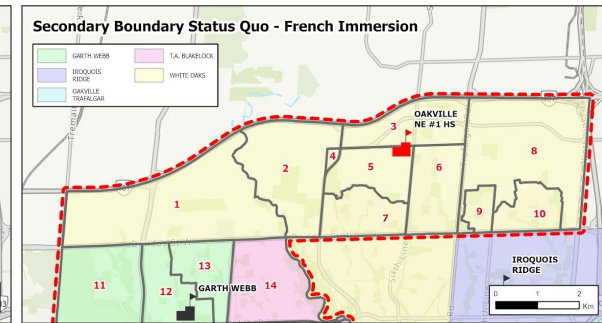

Option 3

2029/2030 School Year - Year 3 of Implementation

Implementation Table

Zone	Program	JK-8	Gr9	Gr10	Gr11	Gr12
1	ENG	Palermo	Garth Webb	Garth Webb	Garth Webb	White Oaks
	FI	Palermo	Garth Webb	Garth Webb	Garth Webb	White Oaks
2	ENG	River Oaks	ONE #1	ONE #1	ONE #1	ONE #1
	FI	Palermo	Garth Webb	Garth Webb	Garth Webb	White Oaks
3, 4	ENG	River Oaks	ONE #1	ONE #1	ONE #1	ONE #1
	FI	Sunningdale	White Oaks	White Oaks	White Oaks	White Oaks
5	ENG	Dr DRW	ONE #1	ONE #1	ONE #1	ONE #1
	FI	Sunningdale	White Oaks	White Oaks	White Oaks	White Oaks
6	ENG	Dr DRW	ONE #1	ONE #1	ONE #1	ONE #1
	FI	Forest Trail	White Oaks	White Oaks	White Oaks	White Oaks
7	ENG	Oodenawi	ONE #1	ONE #1	ONE #1	ONE #1
	FI	Forest Trail	Garth Webb	Garth Webb	Garth Webb	White Oaks
8	ENG	Falgarwood	ONE #1	ONE #1	ONE #1	ONE #1
	FI	Munn's	Iroquois Ridge	Iroquois Ridge	Iroquois Ridge	White Oaks
9, 10	ENG	Harvest Oak	ONE #1	ONE #1	ONE #1	ONE #1
	FI	Munn's	Iroquois Ridge	Iroquois Ridge	Iroquois Ridge	White Oaks

- i. Oakville NE #1 HS (ONE #1) opens as a Gr 9 to 12 ENG school.
- ii. Gr 12 ENG students in **Zone 1** continue to attend White Oaks SS until graduation (legacy exemption).
- iii. Gr 12 FI students in **Zones 1, 2, 7** continue to attend White Oaks SS until graduation (legacy exemption).
- iv. Gr 12 FI students in **Zones 8, 9, 10** continue to attend White Oaks SS until graduation (legacy exemption).