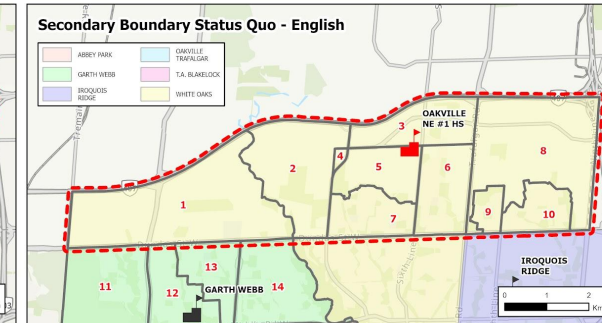

Option 3

2029/2030 School Year - Year 3 of Implementation

Implementation Table

Zone	Program	JK-8	Gr9	Gr10	Gr11	Gr12
1	ENG	Palermo	Garth Webb	Garth Webb	Garth Webb	White Oaks
	FI	Palermo	Garth Webb	Garth Webb	Garth Webb	White Oaks
2	ENG	River Oaks	ONE #1	ONE #1	ONE #1	ONE #1
	FI	Palermo	Garth Webb	Garth Webb	Garth Webb	White Oaks
3, 4	ENG	River Oaks	ONE #1	ONE #1	ONE #1	ONE #1
	FI	Sunningdale	White Oaks	White Oaks	White Oaks	White Oaks
5	ENG	Dr DRW	ONE #1	ONE #1	ONE #1	ONE #1
	FI	Sunningdale	White Oaks	White Oaks	White Oaks	White Oaks
6	ENG	Dr DRW	ONE #1	ONE #1	ONE #1	ONE #1
	FI	Forest Trail	White Oaks	White Oaks	White Oaks	White Oaks
7	ENG	Oodenawi	ONE #1	ONE #1	ONE #1	ONE #1
	FI	Forest Trail	Garth Webb	Garth Webb	Garth Webb	White Oaks
8	ENG	Falgarwood	ONE #1	ONE #1	ONE #1	ONE #1
	FI	Munn's	Iroquois Ridge	Iroquois Ridge	Iroquois Ridge	White Oaks
9, 10	ENG	Harvest Oak	ONE #1	ONE #1	ONE #1	ONE #1
	FI	Munn's	Iroquois Ridge	Iroquois Ridge	Iroquois Ridge	White Oaks

- i. Oakville NE #1 HS (ONE #1) opens as a Gr 9 to 12 ENG school.
- ii. Gr 12 ENG students in **Zone 1** continue to attend White Oaks SS until graduation (legacy exemption).
- iii. Gr 12 FI students in **Zones 1, 2, 7** continue to attend White Oaks SS until graduation (legacy exemption).
- iv. Gr 12 FI students in **Zones 8, 9, 10** continue to attend White Oaks SS until graduation (legacy exemption).