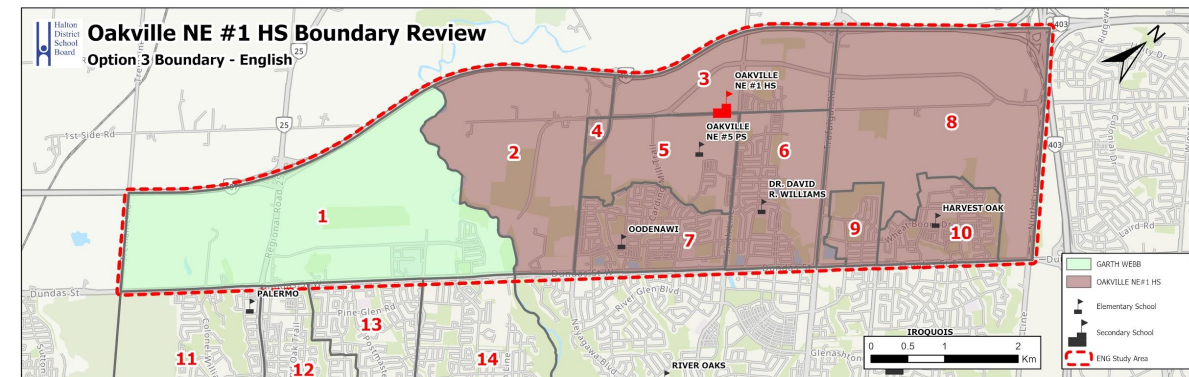

Zone	Program	JK-8	Gr9	Gr10	Gr11	Gr12
1	ENG	Palermo	Garth Webb	Garth Webb	White Oaks	White Oaks
	FI	Palermo	Garth Webb	Garth Webb	White Oaks	White Oaks
2	ENG	River Oaks	ONE #1	ONE #1	ONE #1	White Oaks
	FI	Palermo	Garth Webb	Garth Webb	White Oaks	White Oaks
3, 4	ENG	River Oaks	ONE #1	ONE #1	ONE #1	White Oaks
	FI	Sunningdale	White Oaks	White Oaks	White Oaks	White Oaks
5	ENG	Dr DRW	ONE #1	ONE #1	ONE #1	White Oaks
	FI	Sunningdale	White Oaks	White Oaks	White Oaks	White Oaks
6	ENG	Dr DRW	ONE #1	ONE #1	ONE #1	White Oaks
	FI	Forest Trail	White Oaks	White Oaks	White Oaks	White Oaks
7	ENG	Oodenawi	ONE #1	ONE #1	ONE #1	White Oaks
	FI	Forest Trail	Garth Webb	Garth Webb	White Oaks	White Oaks
8	ENG	Falgarwood	ONE #1	ONE #1	ONE #1	White Oaks
	FI	Munn's	Iroquois Ridge	Iroquois Ridge	White Oaks	White Oaks
9, 10	ENG	Harvest Oak	ONE #1	ONE #1	ONE #1	White Oaks
	FI	Munn's	Iroquois Ridge	Iroquois Ridge	White Oaks	White Oaks

- i. Oakville NE #1 HS (ONE #1) opens as a Gr 9 to 11 ENG school. Gr 12 ENG students continue to attend White Oaks SS until graduation (legacy exemption).
  Gr 9, 10, 11 siblings can attend White Oaks SS until older sibling graduates.
- ii. Gr 11 and 12 ENG students in **Zone 1** continue to attend White Oaks SS until graduation (legacy exemption).
- iii. Gr 11 and 12 FI students in **Zones 1, 2, 7** continue to attend White Oaks SS until graduation (legacy exemption).
- iv. Gr 11 and 12 FI students in **Zones 8, 9, 10** continue to attend White Oaks SS until graduation (legacy exemption).