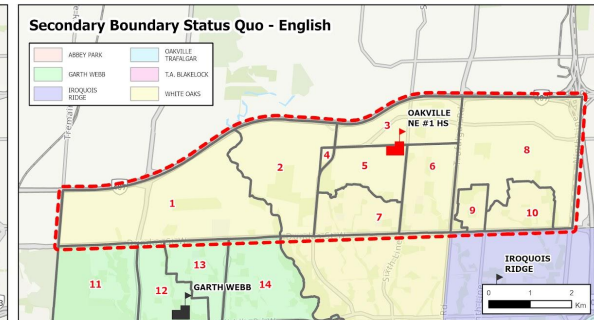

i. No change to existing boundaries or programs.

Option 3

2027/2028 School Year - Year 1 of Implementation

Implementation Table

Zone	Program	JK-8	Gr9	Gr10	Gr11	Gr12
1	ENG	Palermo	Garth Webb	White Oaks	White Oaks	White Oaks
	FI	Palermo	Garth Webb	White Oaks	White Oaks	White Oaks
2	ENG	River Oaks	ONE #1	ONE #1	White Oaks	White Oaks
	FI	Palermo	Garth Webb	White Oaks	White Oaks	White Oaks
3, 4	ENG	River Oaks	ONE #1	ONE #1	White Oaks	White Oaks
	FI	Sunningdale	White Oaks	White Oaks	White Oaks	White Oaks
5	ENG	Dr DRW	ONE #1	ONE #1	White Oaks	White Oaks
	FI	Sunningdale	White Oaks	White Oaks	White Oaks	White Oaks
6	ENG	Dr DRW	ONE #1	ONE #1	White Oaks	White Oaks
	FI	Forest Trail	White Oaks	White Oaks	White Oaks	White Oaks
7	ENG	Oodenawi	ONE #1	ONE #1	White Oaks	White Oaks
	FI	Forest Trail	Garth Webb	White Oaks	White Oaks	White Oaks
8	ENG	Falgarwood	ONE #1	ONE #1	White Oaks	White Oaks
	FI	Munn's	Iroquois Ridge	White Oaks	White Oaks	White Oaks
9, 10	ENG	Harvest Oak	ONE #1	ONE #1	White Oaks	White Oaks
	FI	Munn's	Iroquois Ridge	White Oaks	White Oaks	White Oaks