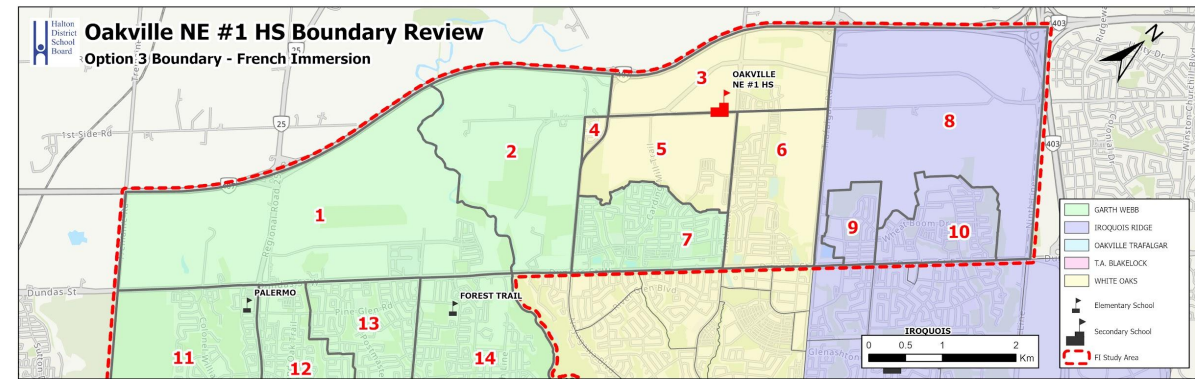

Option 3

2029/2030 School Year - Year 3 of Implementation

Implementation Table

Zone	Program	JK-8	Gr9	Gr10	Gr11	Gr12
1	ENG	Palermo	Garth Webb	Garth Webb	Garth Webb	White Oaks
	FI	Palermo	Garth Webb	Garth Webb	Garth Webb	White Oaks
2	ENG	River Oaks	ONE #1	ONE #1	ONE #1	ONE #1
	FI	Palermo	Garth Webb	Garth Webb	Garth Webb	White Oaks
3, 4	ENG	River Oaks	ONE #1	ONE #1	ONE #1	ONE #1
	FI	Sunningdale	White Oaks	White Oaks	White Oaks	White Oaks
5	ENG	Dr DRW	ONE #1	ONE #1	ONE #1	ONE #1
	FI	Sunningdale	White Oaks	White Oaks	White Oaks	White Oaks
6	ENG	Dr DRW	ONE #1	ONE #1	ONE #1	ONE #1
	FI	Forest Trail	White Oaks	White Oaks	White Oaks	White Oaks
7	ENG	Oodenawi	ONE #1	ONE #1	ONE #1	ONE #1
	FI	Forest Trail	Garth Webb	Garth Webb	Garth Webb	White Oaks
8	ENG	Falgarwood	ONE #1	ONE #1	ONE #1	ONE #1
	FI	Munn's	Iroquois Ridge	Iroquois Ridge	Iroquois Ridge	White Oaks
9, 10	ENG	Harvest Oak	ONE #1	ONE #1	ONE #1	ONE #1
	FI	Munn's	Iroquois Ridge	Iroquois Ridge	Iroquois Ridge	White Oaks

- i. Oakville NE #1 HS (ONE #1) opens as a Gr 9 to 12 ENG school.
- ii. Gr 12 ENG students in **Zone 1** continue to attend White Oaks SS until graduation (legacy exemption).
- iii. Gr 12 FI students in **Zones 1, 2, 7** continue to attend White Oaks SS until graduation (legacy exemption).
- iv. Gr 12 FI students in **Zones 8, 9, 10** continue to attend White Oaks SS until graduation (legacy exemption).