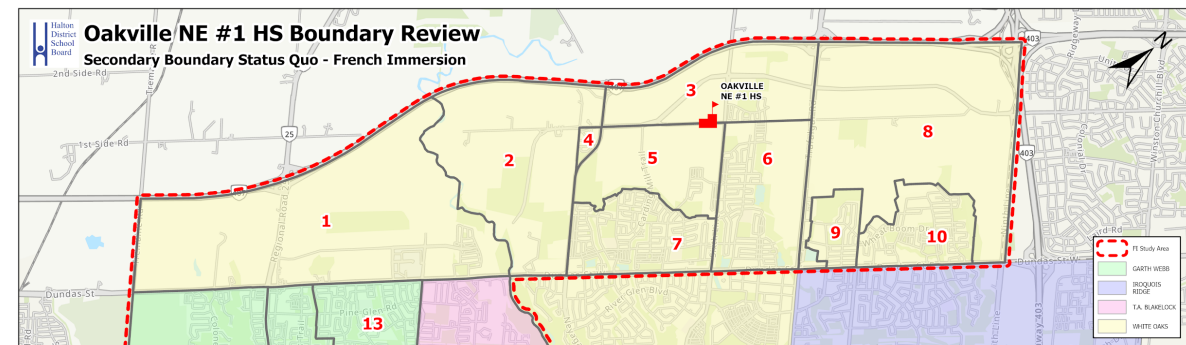

Status Quo - North of Dundas

Boundaries effective for the 2025/2026 school year

Existing Boundaries and Zone Distribution

Zone	Program	JK-8	Gr9	Gr10	Gr11	Gr12
1	ENG	Palermo	White Oaks	White Oaks	White Oaks	White Oaks
	FI	Palermo	White Oaks	White Oaks	White Oaks	White Oaks
2	ENG	River Oaks	White Oaks	White Oaks	White Oaks	White Oaks
	FI	Palermo	White Oaks	White Oaks	White Oaks	White Oaks
3, 4	ENG	River Oaks	White Oaks	White Oaks	White Oaks	White Oaks
	FI	Sunningdale	White Oaks	White Oaks	White Oaks	White Oaks
5	ENG	Dr DRW	White Oaks	White Oaks	White Oaks	White Oaks
	FI	Sunningdale	White Oaks	White Oaks	White Oaks	White Oaks
6	ENG	Dr DRW	White Oaks	White Oaks	White Oaks	White Oaks
	FI	Forest Trail	White Oaks	White Oaks	White Oaks	White Oaks
7	ENG	Oodenawi	White Oaks	White Oaks	White Oaks	White Oaks
	FI	Forest Trail	White Oaks	White Oaks	White Oaks	White Oaks
8	ENG	Falgarwood	White Oaks	White Oaks	White Oaks	White Oaks
	FI	Munn's	White Oaks	White Oaks	White Oaks	White Oaks
9, 10	ENG	Harvest Oak	White Oaks	White Oaks	White Oaks	White Oaks
	FI	Munn's	White Oaks	White Oaks	White Oaks	White Oaks

- i. Note that any existing English and French Immersion secondary students that are within Zones 1 to 10 that are currently attending T.A. Blakelock HS due to the redirection can remain at T.A. Blakelock HS until graduation.

[North Oakville Secondary School Temporary Enrolment Redirection](#)