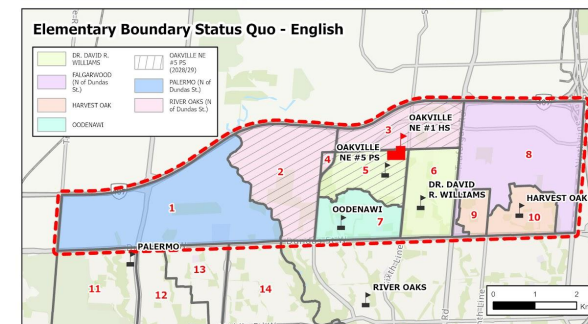

Zone	Program	JK-8	Gr9	Gr10	Gr11	Gr12
1	ENG	Palermo	Garth Webb	Garth Webb	White Oaks	White Oaks
	FI	Palermo	Garth Webb	Garth Webb	White Oaks	White Oaks
2	ENG	River Oaks	ONE #1	ONE #1	ONE #1	White Oaks
	FI	Palermo	Garth Webb	Garth Webb	White Oaks	White Oaks
3, 4	ENG	River Oaks	ONE #1	ONE #1	ONE #1	White Oaks
	FI	Sunningdale	White Oaks	White Oaks	White Oaks	White Oaks
5	ENG	Dr DRW	ONE #1	ONE #1	ONE #1	White Oaks
	FI	Sunningdale	White Oaks	White Oaks	White Oaks	White Oaks
6	ENG	Dr DRW	ONE #1	ONE #1	ONE #1	White Oaks
	FI	Forest Trail	White Oaks	White Oaks	White Oaks	White Oaks
7	ENG	Oodenawi	ONE #1	ONE #1	ONE #1	White Oaks
	FI	Forest Trail	Garth Webb	Garth Webb	White Oaks	White Oaks
8	ENG	Falgarwood	ONE #1	ONE #1	ONE #1	White Oaks
	FI	Munn's	Iroquois Ridge	Iroquois Ridge	White Oaks	White Oaks
9, 10	ENG	Harvest Oak	ONE #1	ONE #1	ONE #1	White Oaks
	FI	Munn's	Iroquois Ridge	Iroquois Ridge	White Oaks	White Oaks

- i. Oakville NE #1 HS (ONE #1) opens as a Gr 9 to 11 ENG school. Gr 12 ENG students continue to attend White Oaks SS until graduation (legacy exemption).
  Gr 9, 10, 11 siblings can attend White Oaks SS until older sibling graduates.
- ii. Gr 11 and 12 ENG students in **Zone 1** continue to attend White Oaks SS until graduation (legacy exemption).
- iii. Gr 11 and 12 FI students in **Zones 1, 2, 7** continue to attend White Oaks SS until graduation (legacy exemption).
- iv. Gr 11 and 12 FI students in **Zones 8, 9, 10** continue to attend White Oaks SS until graduation (legacy exemption).