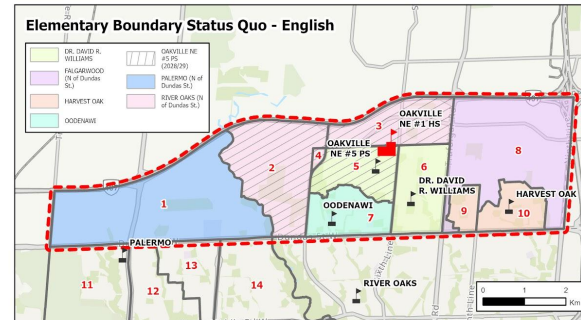

i. No change to existing boundaries or programs.

Option 3

2027/2028 School Year - Year 1 of Implementation

Implementation Table

Zone	Program	JK-8	Gr9	Gr10	Gr11	Gr12
1	ENG	Palermo	Garth Webb	White Oaks	White Oaks	White Oaks
	FI	Palermo	Garth Webb	White Oaks	White Oaks	White Oaks
2	ENG	River Oaks	ONE #1	ONE #1	White Oaks	White Oaks
	FI	Palermo	Garth Webb	White Oaks	White Oaks	White Oaks
3, 4	ENG	River Oaks	ONE #1	ONE #1	White Oaks	White Oaks
	FI	Sunningdale	White Oaks	White Oaks	White Oaks	White Oaks
5	ENG	Dr DRW	ONE #1	ONE #1	White Oaks	White Oaks
	FI	Sunningdale	White Oaks	White Oaks	White Oaks	White Oaks
6	ENG	Dr DRW	ONE #1	ONE #1	White Oaks	White Oaks
	FI	Forest Trail	White Oaks	White Oaks	White Oaks	White Oaks
7	ENG	Oodenawi	ONE #1	ONE #1	White Oaks	White Oaks
	FI	Forest Trail	Garth Webb	White Oaks	White Oaks	White Oaks
8	ENG	Falgarwood	ONE #1	ONE #1	White Oaks	White Oaks
	FI	Munn's	Iroquois Ridge	White Oaks	White Oaks	White Oaks
9, 10	ENG	Harvest Oak	ONE #1	ONE #1	White Oaks	White Oaks
	FI	Munn's	Iroquois Ridge	White Oaks	White Oaks	White Oaks

- i. Oakville NE #1 HS (ONE #1) opens with **Zones 2 to 10** as a Gr 9 and 10 ENG school. Gr 11 and 12 ENG students continue to attend White Oaks SS until graduation (legacy exemption).
Gr 9 and 10 siblings can attend White Oaks SS until older sibling graduates.
- ii. Gr 9 ENG students in **Zone 1** are directed to Garth Webb SS.
Gr 10 to 12 ENG students continue to attend White Oaks SS until graduation (legacy exemption).
- iii. Gr 9 FI students in **Zones 1, 2, 7** are directed to Garth Webb SS.
Gr 10 to 12 FI students continue to attend White Oaks SS until graduation (legacy exemption).
- iv. Grade 9 FI students in **Zones 8, 9, 10** are directed to Iroquois Ridge HS.
Gr 10 to 12 FI students continue to attend White Oaks SS until graduation (legacy exemption).