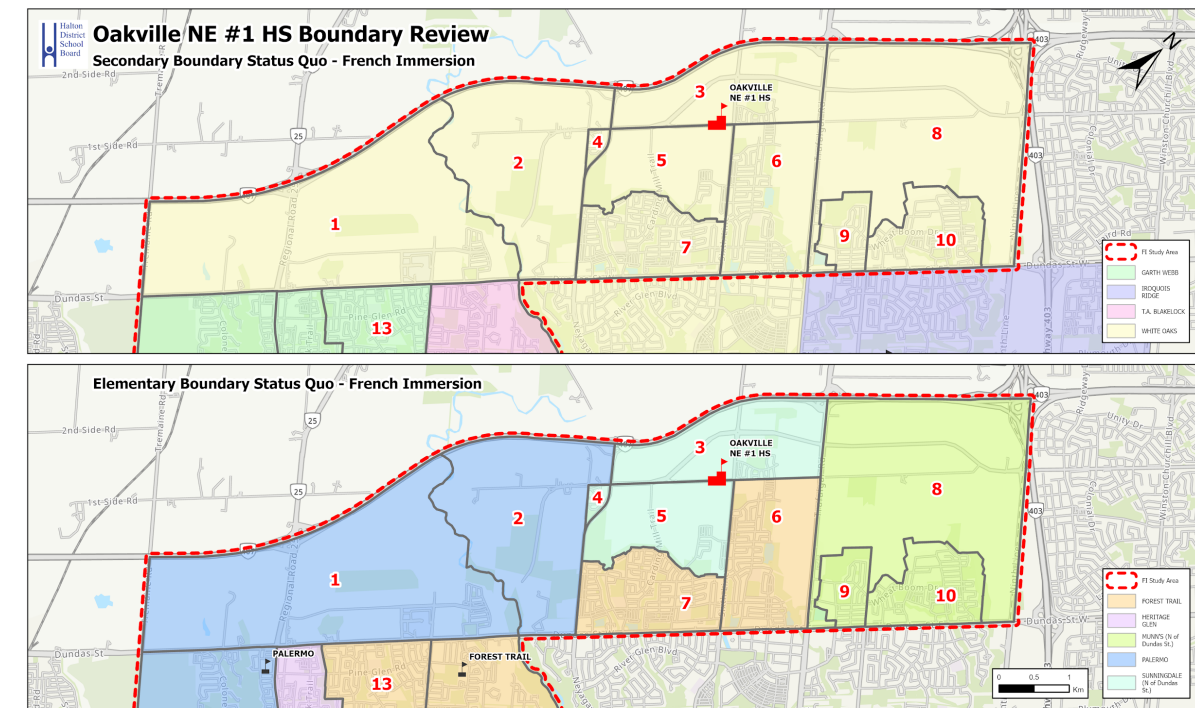

Status Quo - North of Dundas

2026/2027 School Year - No Implementation

Existing Boundaries and Zone Distribution

Zone	Program	JK-8	Gr9	Gr10	Gr11	Gr12
1	ENG	Palermo	White Oaks	White Oaks	White Oaks	White Oaks
	FI	Palermo	White Oaks	White Oaks	White Oaks	White Oaks
2	ENG	River Oaks	White Oaks	White Oaks	White Oaks	White Oaks
	FI	Palermo	White Oaks	White Oaks	White Oaks	White Oaks
3, 4	ENG	River Oaks	White Oaks	White Oaks	White Oaks	White Oaks
	FI	Sunningdale	White Oaks	White Oaks	White Oaks	White Oaks
5	ENG	Dr DRW	White Oaks	White Oaks	White Oaks	White Oaks
	FI	Sunningdale	White Oaks	White Oaks	White Oaks	White Oaks
6	ENG	Dr DRW	White Oaks	White Oaks	White Oaks	White Oaks
	FI	Forest Trail	White Oaks	White Oaks	White Oaks	White Oaks
7	ENG	Oodenawi	White Oaks	White Oaks	White Oaks	White Oaks
	FI	Forest Trail	White Oaks	White Oaks	White Oaks	White Oaks
8	ENG	Falgarwood	White Oaks	White Oaks	White Oaks	White Oaks
	FI	Munn's	White Oaks	White Oaks	White Oaks	White Oaks
9, 10	ENG	Harvest Oak	White Oaks	White Oaks	White Oaks	White Oaks
	FI	Munn's	White Oaks	White Oaks	White Oaks	White Oaks

i. No change to existing boundaries or programs.