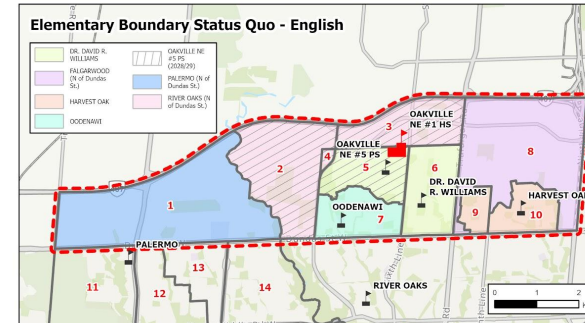

Option 3

2029/2030 School Year - Year 3 of Implementation

Implementation Table

Zone	Program	JK-8	Gr9	Gr10	Gr11	Gr12
1	ENG	Palermo	Garth Webb	Garth Webb	Garth Webb	White Oaks
	FI	Palermo	Garth Webb	Garth Webb	Garth Webb	White Oaks
2	ENG	River Oaks	ONE #1	ONE #1	ONE #1	ONE #1
	FI	Palermo	Garth Webb	Garth Webb	Garth Webb	White Oaks
3, 4	ENG	River Oaks	ONE #1	ONE #1	ONE #1	ONE #1
	FI	Sunningdale	White Oaks	White Oaks	White Oaks	White Oaks
5	ENG	Dr DRW	ONE #1	ONE #1	ONE #1	ONE #1
	FI	Sunningdale	White Oaks	White Oaks	White Oaks	White Oaks
6	ENG	Dr DRW	ONE #1	ONE #1	ONE #1	ONE #1
	FI	Forest Trail	White Oaks	White Oaks	White Oaks	White Oaks
7	ENG	Oodenawi	ONE #1	ONE #1	ONE #1	ONE #1
	FI	Forest Trail	Garth Webb	Garth Webb	Garth Webb	White Oaks
8	ENG	Falgarwood	ONE #1	ONE #1	ONE #1	ONE #1
	FI	Munn's	Iroquois Ridge	Iroquois Ridge	Iroquois Ridge	White Oaks
9, 10	ENG	Harvest Oak	ONE #1	ONE #1	ONE #1	ONE #1
	FI	Munn's	Iroquois Ridge	Iroquois Ridge	Iroquois Ridge	White Oaks

- i. Oakville NE #1 HS (ONE #1) opens as a Gr 9 to 12 ENG school.
- ii. Gr 12 ENG students in **Zone 1** continue to attend White Oaks SS until graduation (legacy exemption).
- iii. Gr 12 FI students in **Zones 1, 2, 7** continue to attend White Oaks SS until graduation (legacy exemption).
- iv. Gr 12 FI students in **Zones 8, 9, 10** continue to attend White Oaks SS until graduation (legacy exemption).