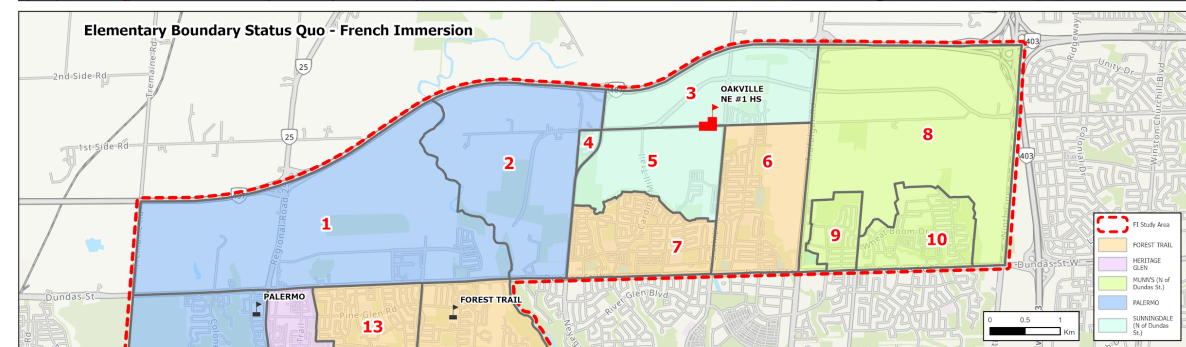

Status Quo - North of Dundas

Boundaries effective for the 2025/2026 school year

Existing Boundaries and Zone Distribution

Zone	Program	JK-8	Gr9	Gr10	Gr11	Gr12
1	ENG	Palermo	White Oaks	White Oaks	White Oaks	White Oaks
	FI	Palermo	White Oaks	White Oaks	White Oaks	White Oaks
2	ENG	River Oaks	White Oaks	White Oaks	White Oaks	White Oaks
	FI	Palermo	White Oaks	White Oaks	White Oaks	White Oaks
3, 4	ENG	River Oaks	White Oaks	White Oaks	White Oaks	White Oaks
	FI	Sunningdale	White Oaks	White Oaks	White Oaks	White Oaks
5	ENG	Dr DRW	White Oaks	White Oaks	White Oaks	White Oaks
	FI	Sunningdale	White Oaks	White Oaks	White Oaks	White Oaks
6	ENG	Dr DRW	White Oaks	White Oaks	White Oaks	White Oaks
	FI	Forest Trail	White Oaks	White Oaks	White Oaks	White Oaks
7	ENG	Oodenawi	White Oaks	White Oaks	White Oaks	White Oaks
	FI	Forest Trail	White Oaks	White Oaks	White Oaks	White Oaks
8	ENG	Falgarwood	White Oaks	White Oaks	White Oaks	White Oaks
	FI	Munn's	White Oaks	White Oaks	White Oaks	White Oaks
9, 10	ENG	Harvest Oak	White Oaks	White Oaks	White Oaks	White Oaks
	FI	Munn's	White Oaks	White Oaks	White Oaks	White Oaks

- i. Note that any existing English and French Immersion secondary students that are within Zones 1 to 10 that are currently attending T.A. Blakelock HS due to the redirection can remain at T.A. Blakelock HS until graduation.

[North Oakville Secondary School Temporary Enrolment Redirection](#)