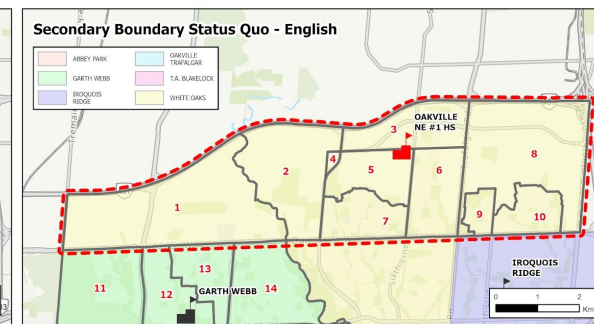

Zone	Program	JK-8	Gr9	Gr10	Gr11	Gr12
1	ENG	Palermo	Garth Webb	Garth Webb	White Oaks	White Oaks
	FI	Palermo	Garth Webb	Garth Webb	White Oaks	White Oaks
2	ENG	River Oaks	ONE #1	ONE #1	ONE #1	White Oaks
	FI	Palermo	Garth Webb	Garth Webb	White Oaks	White Oaks
3, 4	ENG	River Oaks	ONE #1	ONE #1	ONE #1	White Oaks
	FI	Sunningdale	White Oaks	White Oaks	White Oaks	White Oaks
5	ENG	Dr DRW	ONE #1	ONE #1	ONE #1	White Oaks
	FI	Sunningdale	White Oaks	White Oaks	White Oaks	White Oaks
6	ENG	Dr DRW	ONE #1	ONE #1	ONE #1	White Oaks
	FI	Forest Trail	White Oaks	White Oaks	White Oaks	White Oaks
7	ENG	Oodenawi	ONE #1	ONE #1	ONE #1	White Oaks
	FI	Forest Trail	Garth Webb	Garth Webb	White Oaks	White Oaks
8	ENG	Falgarwood	ONE #1	ONE #1	ONE #1	White Oaks
	FI	Munn's	Iroquois Ridge	Iroquois Ridge	White Oaks	White Oaks
9, 10	ENG	Harvest Oak	ONE #1	ONE #1	ONE #1	White Oaks
	FI	Munn's	Iroquois Ridge	Iroquois Ridge	White Oaks	White Oaks

- i. Oakville NE #1 HS (ONE #1) opens as a Gr 9 to 11 ENG school. Gr 12 ENG students continue to attend White Oaks SS until graduation (legacy exemption).
  Gr 9, 10, 11 siblings can attend White Oaks SS until older sibling graduates.
- ii. Gr 11 and 12 ENG students in **Zone 1** continue to attend White Oaks SS until graduation (legacy exemption).
- iii. Gr 11 and 12 FI students in **Zones 1, 2, 7** continue to attend White Oaks SS until graduation (legacy exemption).
- iv. Gr 11 and 12 FI students in **Zones 8, 9, 10** continue to attend White Oaks SS until graduation (legacy exemption).