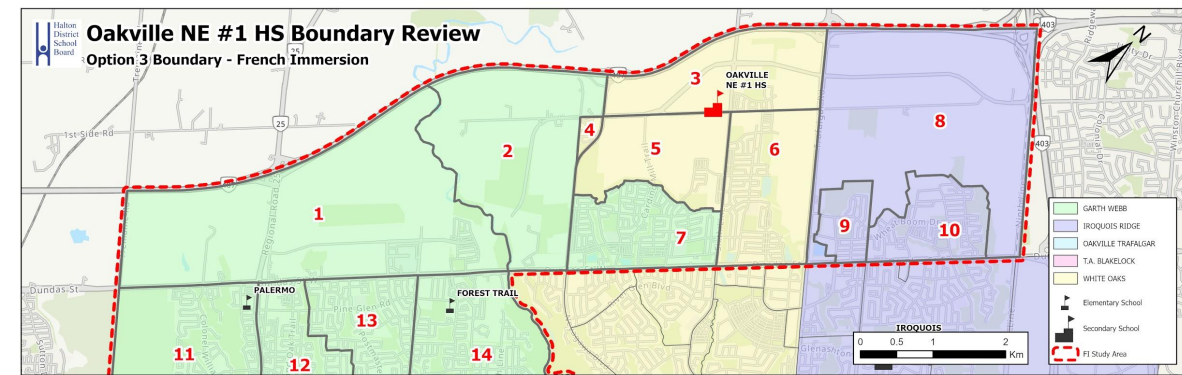

i. No change to existing boundaries or programs.

Option 3

2027/2028 School Year - Year 1 of Implementation

Implementation Table

Zone	Program	JK-8	Gr9	Gr10	Gr11	Gr12
1	ENG	Palermo	Garth Webb	White Oaks	White Oaks	White Oaks
	FI	Palermo	Garth Webb	White Oaks	White Oaks	White Oaks
2	ENG	River Oaks	ONE #1	ONE #1	White Oaks	White Oaks
	FI	Palermo	Garth Webb	White Oaks	White Oaks	White Oaks
3, 4	ENG	River Oaks	ONE #1	ONE #1	White Oaks	White Oaks
	FI	Sunningdale	White Oaks	White Oaks	White Oaks	White Oaks
5	ENG	Dr DRW	ONE #1	ONE #1	White Oaks	White Oaks
	FI	Sunningdale	White Oaks	White Oaks	White Oaks	White Oaks
6	ENG	Dr DRW	ONE #1	ONE #1	White Oaks	White Oaks
	FI	Forest Trail	White Oaks	White Oaks	White Oaks	White Oaks
7	ENG	Oodenawi	ONE #1	ONE #1	White Oaks	White Oaks
	FI	Forest Trail	Garth Webb	White Oaks	White Oaks	White Oaks
8	ENG	Falgarwood	ONE #1	ONE #1	White Oaks	White Oaks
	FI	Munn's	Iroquois Ridge	White Oaks	White Oaks	White Oaks
9, 10	ENG	Harvest Oak	ONE #1	ONE #1	White Oaks	White Oaks
	FI	Munn's	Iroquois Ridge	White Oaks	White Oaks	White Oaks

- i. Oakville NE #1 HS (ONE #1) opens with **Zones 2 to 10** as a Gr 9 and 10 ENG school. Gr 11 and 12 ENG students continue to attend White Oaks SS until graduation (legacy exemption).
Gr 9 and 10 siblings can attend White Oaks SS until older sibling graduates.
- ii. Gr 9 ENG students in **Zone 1** are directed to Garth Webb SS.
Gr 10 to 12 ENG students continue to attend White Oaks SS until graduation (legacy exemption).
- iii. Gr 9 FI students in **Zones 1, 2, 7** are directed to Garth Webb SS.
Gr 10 to 12 FI students continue to attend White Oaks SS until graduation (legacy exemption).
- iv. Grade 9 FI students in **Zones 8, 9, 10** are directed to Iroquois Ridge HS.
Gr 10 to 12 FI students continue to attend White Oaks SS until graduation (legacy exemption).