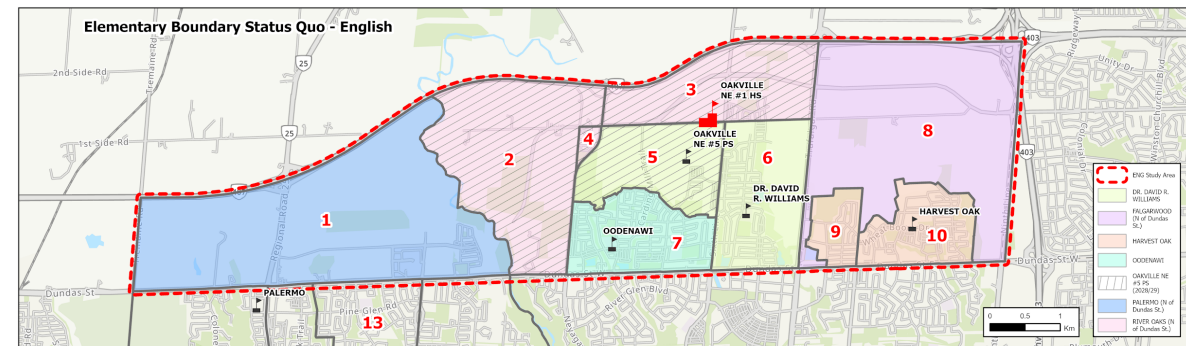

Status Quo - North of Dundas

Boundaries effective for the 2025/2026 school year

Existing Boundaries and Zone Distribution

Zone	Program	JK-8	Gr9	Gr10	Gr11	Gr12
1	ENG	Palermo	White Oaks	White Oaks	White Oaks	White Oaks
	FI	Palermo	White Oaks	White Oaks	White Oaks	White Oaks
2	ENG	River Oaks	White Oaks	White Oaks	White Oaks	White Oaks
	FI	Palermo	White Oaks	White Oaks	White Oaks	White Oaks
3, 4	ENG	River Oaks	White Oaks	White Oaks	White Oaks	White Oaks
	FI	Sunningdale	White Oaks	White Oaks	White Oaks	White Oaks
5	ENG	Dr DRW	White Oaks	White Oaks	White Oaks	White Oaks
	FI	Sunningdale	White Oaks	White Oaks	White Oaks	White Oaks
6	ENG	Dr DRW	White Oaks	White Oaks	White Oaks	White Oaks
	FI	Forest Trail	White Oaks	White Oaks	White Oaks	White Oaks
7	ENG	Oodenawi	White Oaks	White Oaks	White Oaks	White Oaks
	FI	Forest Trail	White Oaks	White Oaks	White Oaks	White Oaks
8	ENG	Falgarwood	White Oaks	White Oaks	White Oaks	White Oaks
	FI	Munn's	White Oaks	White Oaks	White Oaks	White Oaks
9, 10	ENG	Harvest Oak	White Oaks	White Oaks	White Oaks	White Oaks
	FI	Munn's	White Oaks	White Oaks	White Oaks	White Oaks

- i. Note that any existing English and French Immersion secondary students that are within Zones 1 to 10 that are currently attending T.A. Blakelock HS due to the redirection can remain at T.A. Blakelock HS until graduation.

[North Oakville Secondary School Temporary Enrolment Redirection](#)