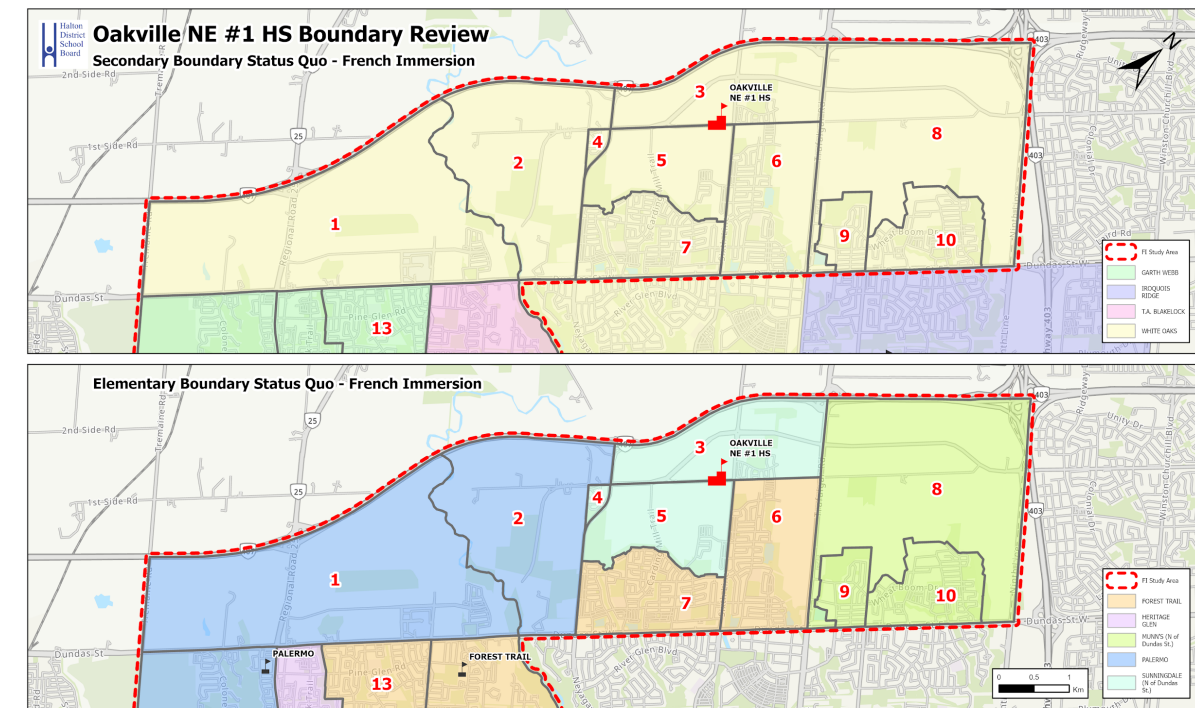

Status Quo - North of Dundas 2026/2027 School Year - No Implementation

Existing Boundaries and Zone Distribution

Zone	Program	JK-8	Gr9	Gr10	Gr11	Gr12
1	ENG	Palermo	White Oaks	White Oaks	White Oaks	White Oaks
	FI	Palermo	White Oaks	White Oaks	White Oaks	White Oaks
2	ENG	River Oaks	White Oaks	White Oaks	White Oaks	White Oaks
	FI	Palermo	White Oaks	White Oaks	White Oaks	White Oaks
3, 4	ENG	River Oaks	White Oaks	White Oaks	White Oaks	White Oaks
	FI	Sunningdale	White Oaks	White Oaks	White Oaks	White Oaks
5	ENG	Dr DRW	White Oaks	White Oaks	White Oaks	White Oaks
	FI	Sunningdale	White Oaks	White Oaks	White Oaks	White Oaks
6	ENG	Dr DRW	White Oaks	White Oaks	White Oaks	White Oaks
	FI	Forest Trail	White Oaks	White Oaks	White Oaks	White Oaks
7	ENG	Oodenawi	White Oaks	White Oaks	White Oaks	White Oaks
	FI	Forest Trail	White Oaks	White Oaks	White Oaks	White Oaks
8	ENG	Falgarwood	White Oaks	White Oaks	White Oaks	White Oaks
	FI	Munn's	White Oaks	White Oaks	White Oaks	White Oaks
9, 10	ENG	Harvest Oak	White Oaks	White Oaks	White Oaks	White Oaks
	FI	Munn's	White Oaks	White Oaks	White Oaks	White Oaks

i. No change to existing boundaries or programs.