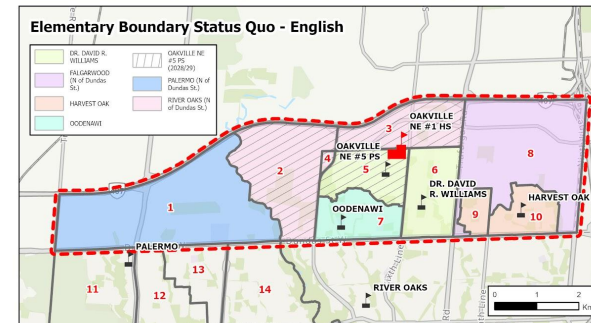

Option 3

2029/2030 School Year - Year 3 of Implementation

Implementation Table

Zone	Program	JK-8	Gr9	Gr10	Gr11	Gr12
1	ENG	Palermo	Garth Webb	Garth Webb	Garth Webb	White Oaks
	FI	Palermo	Garth Webb	Garth Webb	Garth Webb	White Oaks
2	ENG	River Oaks	ONE #1	ONE #1	ONE #1	ONE #1
	FI	Palermo	Garth Webb	Garth Webb	Garth Webb	White Oaks
3, 4	ENG	River Oaks	ONE #1	ONE #1	ONE #1	ONE #1
	FI	Sunningdale	White Oaks	White Oaks	White Oaks	White Oaks
5	ENG	Dr DRW	ONE #1	ONE #1	ONE #1	ONE #1
	FI	Sunningdale	White Oaks	White Oaks	White Oaks	White Oaks
6	ENG	Dr DRW	ONE #1	ONE #1	ONE #1	ONE #1
	FI	Forest Trail	White Oaks	White Oaks	White Oaks	White Oaks
7	ENG	Oodenawi	ONE #1	ONE #1	ONE #1	ONE #1
	FI	Forest Trail	Garth Webb	Garth Webb	Garth Webb	White Oaks
8	ENG	Falgarwood	ONE #1	ONE #1	ONE #1	ONE #1
	FI	Munn's	Iroquois Ridge	Iroquois Ridge	Iroquois Ridge	White Oaks
9, 10	ENG	Harvest Oak	ONE #1	ONE #1	ONE #1	ONE #1
	FI	Munn's	Iroquois Ridge	Iroquois Ridge	Iroquois Ridge	White Oaks

- i. Oakville NE #1 HS (ONE #1) opens as a Gr 9 to 12 ENG school.
- ii. Gr 12 ENG students in **Zone 1** continue to attend White Oaks SS until graduation (legacy exemption).
- iii. Gr 12 FI students in **Zones 1, 2, 7** continue to attend White Oaks SS until graduation (legacy exemption).
- iv. Gr 12 FI students in **Zones 8, 9, 10** continue to attend White Oaks SS until graduation (legacy exemption).