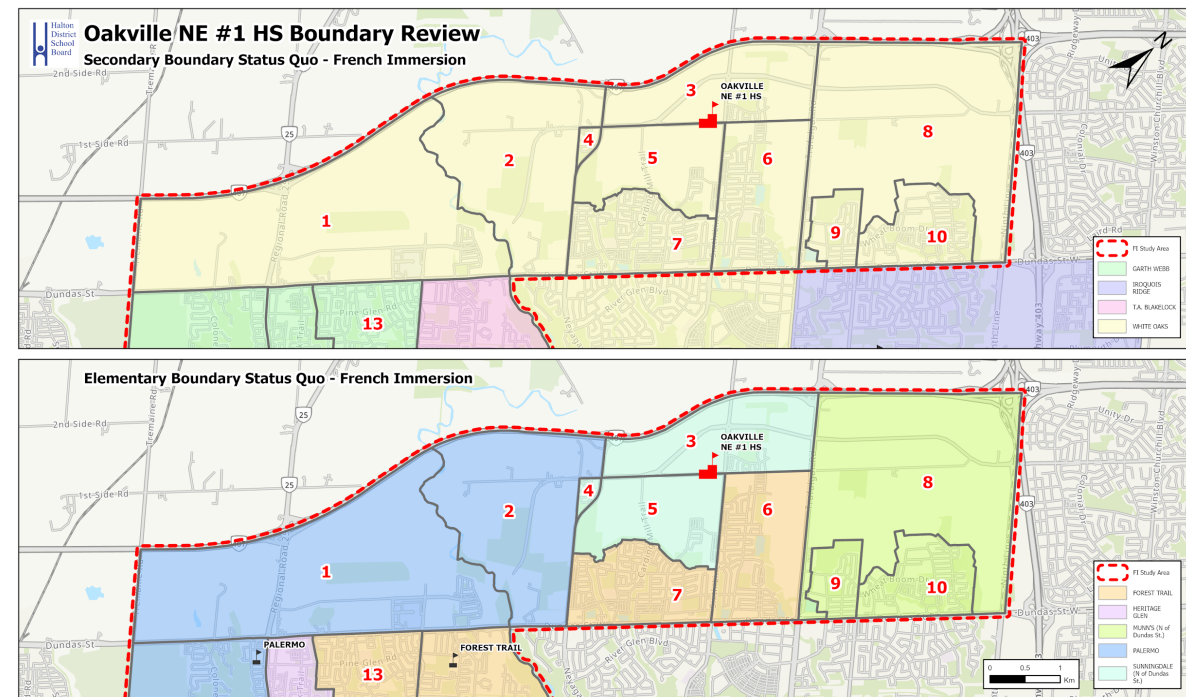

Status Quo - North of Dundas

Boundaries effective for the 2025/2026 school year

Existing Boundaries and Zone Distribution

Zone	Program	JK-8	Gr9	Gr10	Gr11	Gr12
1	ENG	Palermo	White Oaks	White Oaks	White Oaks	White Oaks
	FI	Palermo	White Oaks	White Oaks	White Oaks	White Oaks
2	ENG	River Oaks	White Oaks	White Oaks	White Oaks	White Oaks
	FI	Palermo	White Oaks	White Oaks	White Oaks	White Oaks
3, 4	ENG	River Oaks	White Oaks	White Oaks	White Oaks	White Oaks
	FI	Sunningdale	White Oaks	White Oaks	White Oaks	White Oaks
5	ENG	Dr DRW	White Oaks	White Oaks	White Oaks	White Oaks
	FI	Sunningdale	White Oaks	White Oaks	White Oaks	White Oaks
6	ENG	Dr DRW	White Oaks	White Oaks	White Oaks	White Oaks
	FI	Forest Trail	White Oaks	White Oaks	White Oaks	White Oaks
7	ENG	Oodenawi	White Oaks	White Oaks	White Oaks	White Oaks
	FI	Forest Trail	White Oaks	White Oaks	White Oaks	White Oaks
8	ENG	Falgarwood	White Oaks	White Oaks	White Oaks	White Oaks
	FI	Munn's	White Oaks	White Oaks	White Oaks	White Oaks
9, 10	ENG	Harvest Oak	White Oaks	White Oaks	White Oaks	White Oaks
	FI	Munn's	White Oaks	White Oaks	White Oaks	White Oaks

- i. Note that any existing English and French Immersion secondary students that are within Zones 1 to 10 that are currently attending T.A. Blakelock HS due to the redirection can remain at T.A. Blakelock HS until graduation.

[North Oakville Secondary School Temporary Enrolment Redirection](#)