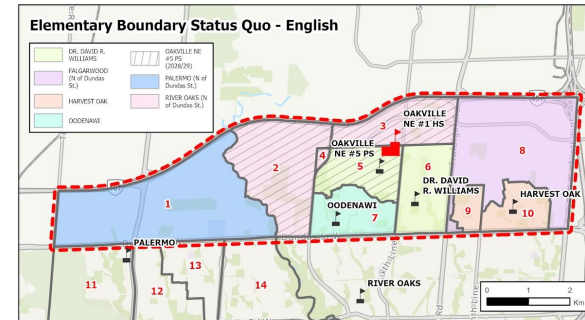

i. No change to existing boundaries or programs.

Option 3

2027/2028 School Year - Year 1 of Implementation

Implementation Table

Zone	Program	JK-8	Gr9	Gr10	Gr11	Gr12
1	ENG	Palermo	Garth Webb	White Oaks	White Oaks	White Oaks
	FI	Palermo	Garth Webb	White Oaks	White Oaks	White Oaks
2	ENG	River Oaks	ONE #1	ONE #1	White Oaks	White Oaks
	FI	Palermo	Garth Webb	White Oaks	White Oaks	White Oaks
3, 4	ENG	River Oaks	ONE #1	ONE #1	White Oaks	White Oaks
	FI	Sunningdale	White Oaks	White Oaks	White Oaks	White Oaks
5	ENG	Dr DRW	ONE #1	ONE #1	White Oaks	White Oaks
	FI	Sunningdale	White Oaks	White Oaks	White Oaks	White Oaks
6	ENG	Dr DRW	ONE #1	ONE #1	White Oaks	White Oaks
	FI	Forest Trail	White Oaks	White Oaks	White Oaks	White Oaks
7	ENG	Oodenawi	ONE #1	ONE #1	White Oaks	White Oaks
	FI	Forest Trail	Garth Webb	White Oaks	White Oaks	White Oaks
8	ENG	Falgarwood	ONE #1	ONE #1	White Oaks	White Oaks
	FI	Munn's	Iroquois Ridge	White Oaks	White Oaks	White Oaks
9, 10	ENG	Harvest Oak	ONE #1	ONE #1	White Oaks	White Oaks
	FI	Munn's	Iroquois Ridge	White Oaks	White Oaks	White Oaks

- i. Oakville NE #1 HS (ONE #1) opens with **Zones 2 to 10** as a Gr 9 and 10 ENG school.
Gr 11 and 12 ENG students continue to attend White Oaks SS until graduation (legacy exemption).
Gr 9 and 10 siblings can attend White Oaks SS until older sibling graduates.
- ii. Gr 9 ENG students in **Zone 1** are directed to Garth Webb SS.
Gr 10 to 12 ENG students continue to attend White Oaks SS until graduation (legacy exemption).
- iii. Gr 9 FI students in **Zones 1, 2, 7** are directed to Garth Webb SS.
Gr 10 to 12 FI students continue to attend White Oaks SS until graduation (legacy exemption).
- iv. Grade 9 FI students in **Zones 8, 9, 10** are directed to Iroquois Ridge HS.
Gr 10 to 12 FI students continue to attend White Oaks SS until graduation (legacy exemption).