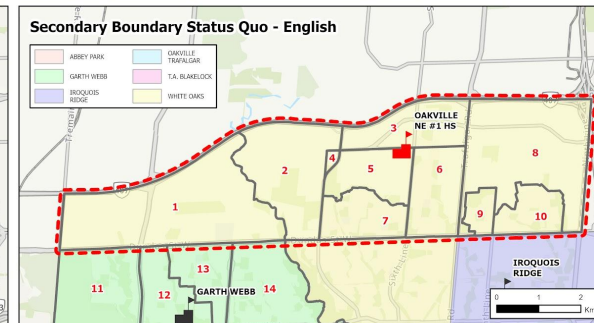

Option 3

2029/2030 School Year - Year 3 of Implementation

Implementation Table

Zone	Program	JK-8	Gr9	Gr10	Gr11	Gr12
1	ENG	Palermo	Garth Webb	Garth Webb	Garth Webb	White Oaks
	FI	Palermo	Garth Webb	Garth Webb	Garth Webb	White Oaks
2	ENG	River Oaks	ONE #1	ONE #1	ONE #1	ONE #1
	FI	Palermo	Garth Webb	Garth Webb	Garth Webb	White Oaks
3, 4	ENG	River Oaks	ONE #1	ONE #1	ONE #1	ONE #1
	FI	Sunningdale	White Oaks	White Oaks	White Oaks	White Oaks
5	ENG	Dr DRW	ONE #1	ONE #1	ONE #1	ONE #1
	FI	Sunningdale	White Oaks	White Oaks	White Oaks	White Oaks
6	ENG	Dr DRW	ONE #1	ONE #1	ONE #1	ONE #1
	FI	Forest Trail	White Oaks	White Oaks	White Oaks	White Oaks
7	ENG	Oodenawi	ONE #1	ONE #1	ONE #1	ONE #1
	FI	Forest Trail	Garth Webb	Garth Webb	Garth Webb	White Oaks
8	ENG	Falgarwood	ONE #1	ONE #1	ONE #1	ONE #1
	FI	Munn's	Iroquois Ridge	Iroquois Ridge	Iroquois Ridge	White Oaks
9, 10	ENG	Harvest Oak	ONE #1	ONE #1	ONE #1	ONE #1
	FI	Munn's	Iroquois Ridge	Iroquois Ridge	Iroquois Ridge	White Oaks

- i. Oakville NE #1 HS (ONE #1) opens as a Gr 9 to 12 ENG school.
- ii. Gr 12 ENG students in **Zone 1** continue to attend White Oaks SS until graduation (legacy exemption).
- iii. Gr 12 FI students in **Zones 1, 2, 7** continue to attend White Oaks SS until graduation (legacy exemption).
- iv. Gr 12 FI students in **Zones 8, 9, 10** continue to attend White Oaks SS until graduation (legacy exemption).