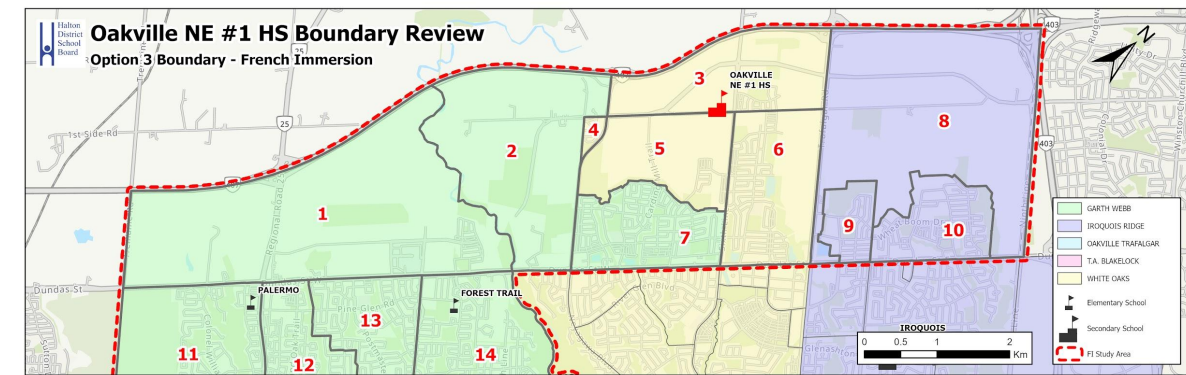

i. No change to existing boundaries or programs.

Option 3

2027/2028 School Year - Year 1 of Implementation

Implementation Table

Zone	Program	JK-8	Gr9	Gr10	Gr11	Gr12
1	ENG	Palermo	Garth Webb	White Oaks	White Oaks	White Oaks
	FI	Palermo	Garth Webb	White Oaks	White Oaks	White Oaks
2	ENG	River Oaks	ONE #1	ONE #1	White Oaks	White Oaks
	FI	Palermo	Garth Webb	White Oaks	White Oaks	White Oaks
3, 4	ENG	River Oaks	ONE #1	ONE #1	White Oaks	White Oaks
	FI	Sunningdale	White Oaks	White Oaks	White Oaks	White Oaks
5	ENG	Dr DRW	ONE #1	ONE #1	White Oaks	White Oaks
	FI	Sunningdale	White Oaks	White Oaks	White Oaks	White Oaks
6	ENG	Dr DRW	ONE #1	ONE #1	White Oaks	White Oaks
	FI	Forest Trail	White Oaks	White Oaks	White Oaks	White Oaks
7	ENG	Oodenawi	ONE #1	ONE #1	White Oaks	White Oaks
	FI	Forest Trail	Garth Webb	White Oaks	White Oaks	White Oaks
8	ENG	Falgarwood	ONE #1	ONE #1	White Oaks	White Oaks
	FI	Munn's	Iroquois Ridge	White Oaks	White Oaks	White Oaks
9, 10	ENG	Harvest Oak	ONE #1	ONE #1	White Oaks	White Oaks
	FI	Munn's	Iroquois Ridge	White Oaks	White Oaks	White Oaks

- i. Oakville NE #1 HS (ONE #1) opens with **Zones 2 to 10** as a Gr 9 and 10 ENG school.
Gr 11 and 12 ENG students continue to attend White Oaks SS until graduation (legacy exemption).
Gr 9 and 10 siblings can attend White Oaks SS until older sibling graduates.
- ii. Gr 9 ENG students in **Zone 1** are directed to Garth Webb SS.
Gr 10 to 12 ENG students continue to attend White Oaks SS until graduation (legacy exemption).
- iii. Gr 9 FI students in **Zones 1, 2, 7** are directed to Garth Webb SS.
Gr 10 to 12 FI students continue to attend White Oaks SS until graduation (legacy exemption).
- iv. Grade 9 FI students in **Zones 8, 9, 10** are directed to Iroquois Ridge HS.
Gr 10 to 12 FI students continue to attend White Oaks SS until graduation (legacy exemption).