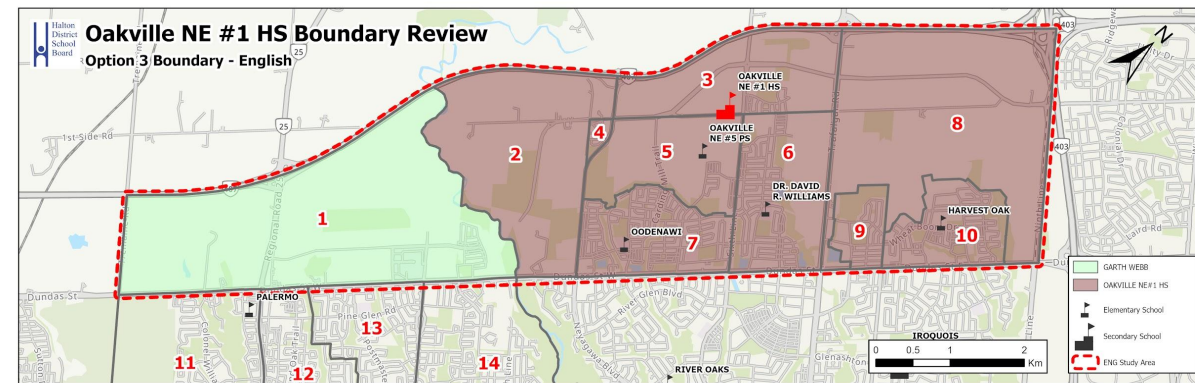

Option 3

2029/2030 School Year - Year 3 of Implementation

Implementation Table

Zone	Program	JK-8	Gr9	Gr10	Gr11	Gr12
1	ENG	Palermo	Garth Webb	Garth Webb	Garth Webb	White Oaks
	FI	Palermo	Garth Webb	Garth Webb	Garth Webb	White Oaks
2	ENG	River Oaks	ONE #1	ONE #1	ONE #1	ONE #1
	FI	Palermo	Garth Webb	Garth Webb	Garth Webb	White Oaks
3, 4	ENG	River Oaks	ONE #1	ONE #1	ONE #1	ONE #1
	FI	Sunningdale	White Oaks	White Oaks	White Oaks	White Oaks
5	ENG	Dr DRW	ONE #1	ONE #1	ONE #1	ONE #1
	FI	Sunningdale	White Oaks	White Oaks	White Oaks	White Oaks
6	ENG	Dr DRW	ONE #1	ONE #1	ONE #1	ONE #1
	FI	Forest Trail	White Oaks	White Oaks	White Oaks	White Oaks
7	ENG	Oodenawi	ONE #1	ONE #1	ONE #1	ONE #1
	FI	Forest Trail	Garth Webb	Garth Webb	Garth Webb	White Oaks
8	ENG	Falgarwood	ONE #1	ONE #1	ONE #1	ONE #1
	FI	Munn's	Iroquois Ridge	Iroquois Ridge	Iroquois Ridge	White Oaks
9, 10	ENG	Harvest Oak	ONE #1	ONE #1	ONE #1	ONE #1
	FI	Munn's	Iroquois Ridge	Iroquois Ridge	Iroquois Ridge	White Oaks

- i. Oakville NE #1 HS (ONE #1) opens as a Gr 9 to 12 ENG school.
- ii. Gr 12 ENG students in **Zone 1** continue to attend White Oaks SS until graduation (legacy exemption).
- iii. Gr 12 FI students in **Zones 1, 2, 7** continue to attend White Oaks SS until graduation (legacy exemption).
- iv. Gr 12 FI students in **Zones 8, 9, 10** continue to attend White Oaks SS until graduation (legacy exemption).