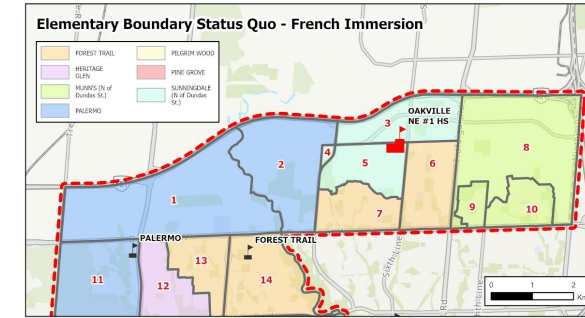

i. No change to existing boundaries or programs.

Option 3

2027/2028 School Year - Year 1 of Implementation

Implementation Table

Zone	Program	JK-8	Gr9	Gr10	Gr11	Gr12
1	ENG	Palermo	Garth Webb	White Oaks	White Oaks	White Oaks
	FI	Palermo	Garth Webb	White Oaks	White Oaks	White Oaks
2	ENG	River Oaks	ONE #1	ONE #1	White Oaks	White Oaks
	FI	Palermo	Garth Webb	White Oaks	White Oaks	White Oaks
3, 4	ENG	River Oaks	ONE #1	ONE #1	White Oaks	White Oaks
	FI	Sunningdale	White Oaks	White Oaks	White Oaks	White Oaks
5	ENG	Dr DRW	ONE #1	ONE #1	White Oaks	White Oaks
	FI	Sunningdale	White Oaks	White Oaks	White Oaks	White Oaks
6	ENG	Dr DRW	ONE #1	ONE #1	White Oaks	White Oaks
	FI	Forest Trail	White Oaks	White Oaks	White Oaks	White Oaks
7	ENG	Oodenawi	ONE #1	ONE #1	White Oaks	White Oaks
	FI	Forest Trail	Garth Webb	White Oaks	White Oaks	White Oaks
8	ENG	Falgarwood	ONE #1	ONE #1	White Oaks	White Oaks
	FI	Munn's	Iroquois Ridge	White Oaks	White Oaks	White Oaks
9, 10	ENG	Harvest Oak	ONE #1	ONE #1	White Oaks	White Oaks
	FI	Munn's	Iroquois Ridge	White Oaks	White Oaks	White Oaks

- i. Oakville NE #1 HS (ONE #1) opens with **Zones 2 to 10** as a Gr 9 and 10 ENG school.
Gr 11 and 12 ENG students continue to attend White Oaks SS until graduation (legacy exemption).
Gr 9 and 10 siblings can attend White Oaks SS until older sibling graduates.
- ii. Gr 9 ENG students in **Zone 1** are directed to Garth Webb SS.
Gr 10 to 12 ENG students continue to attend White Oaks SS until graduation (legacy exemption).
- iii. Gr 9 FI students in **Zones 1, 2, 7** are directed to Garth Webb SS.
Gr 10 to 12 FI students continue to attend White Oaks SS until graduation (legacy exemption).
- iv. Grade 9 FI students in **Zones 8, 9, 10** are directed to Iroquois Ridge HS.
Gr 10 to 12 FI students continue to attend White Oaks SS until graduation (legacy exemption).