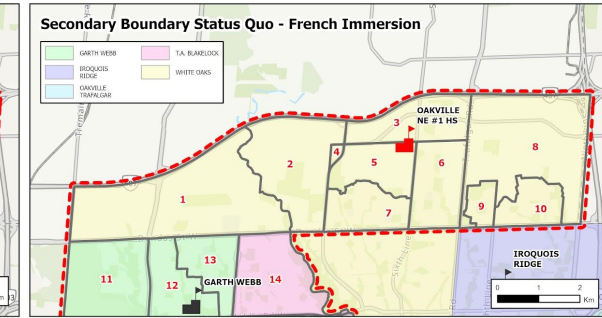

i. No change to existing boundaries or programs.

Option 3

2027/2028 School Year - Year 1 of Implementation

Implementation Table

Zone	Program	JK-8	Gr9	Gr10	Gr11	Gr12
1	ENG	Palermo	Garth Webb	White Oaks	White Oaks	White Oaks
	FI	Palermo	Garth Webb	White Oaks	White Oaks	White Oaks
2	ENG	River Oaks	ONE #1	ONE #1	White Oaks	White Oaks
	FI	Palermo	Garth Webb	White Oaks	White Oaks	White Oaks
3, 4	ENG	River Oaks	ONE #1	ONE #1	White Oaks	White Oaks
	FI	Sunningdale	White Oaks	White Oaks	White Oaks	White Oaks
5	ENG	Dr DRW	ONE #1	ONE #1	White Oaks	White Oaks
	FI	Sunningdale	White Oaks	White Oaks	White Oaks	White Oaks
6	ENG	Dr DRW	ONE #1	ONE #1	White Oaks	White Oaks
	FI	Forest Trail	White Oaks	White Oaks	White Oaks	White Oaks
7	ENG	Oodenawi	ONE #1	ONE #1	White Oaks	White Oaks
	FI	Forest Trail	Garth Webb	White Oaks	White Oaks	White Oaks
8	ENG	Falgarwood	ONE #1	ONE #1	White Oaks	White Oaks
	FI	Munn's	Iroquois Ridge	White Oaks	White Oaks	White Oaks
9, 10	ENG	Harvest Oak	ONE #1	ONE #1	White Oaks	White Oaks
	FI	Munn's	Iroquois Ridge	White Oaks	White Oaks	White Oaks

- i. Oakville NE #1 HS (ONE #1) opens with **Zones 2 to 10** as a Gr 9 and 10 ENG school.
Gr 11 and 12 ENG students continue to attend White Oaks SS until graduation (legacy exemption).
Gr 9 and 10 siblings can attend White Oaks SS until older sibling graduates.
- ii. Gr 9 ENG students in **Zone 1** are directed to Garth Webb SS.
Gr 10 to 12 ENG students continue to attend White Oaks SS until graduation (legacy exemption).
- iii. Gr 9 FI students in **Zones 1, 2, 7** are directed to Garth Webb SS.
Gr 10 to 12 FI students continue to attend White Oaks SS until graduation (legacy exemption).
- iv. Grade 9 FI students in **Zones 8, 9, 10** are directed to Iroquois Ridge HS.
Gr 10 to 12 FI students continue to attend White Oaks SS until graduation (legacy exemption).