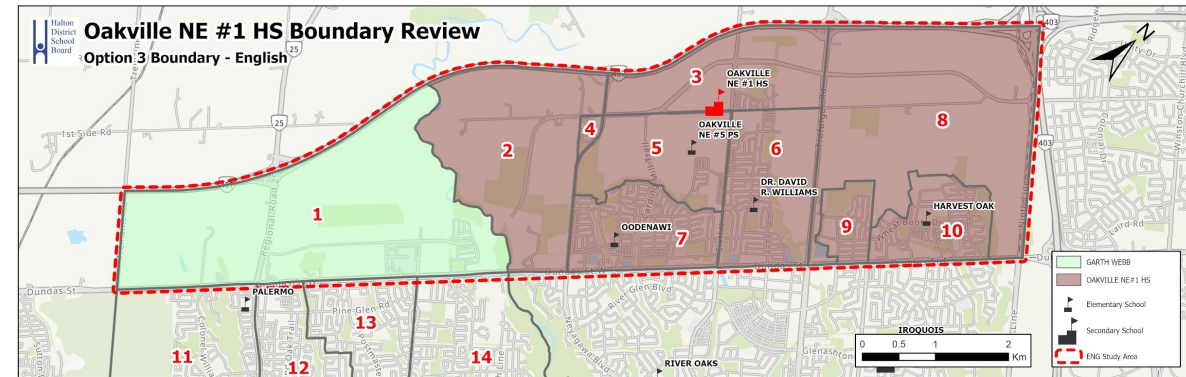

i. No change to existing boundaries or programs.

Option 3

2027/2028 School Year - Year 1 of Implementation

Implementation Table

Zone	Program	JK-8	Gr9	Gr10	Gr11	Gr12
1	ENG	Palermo	Garth Webb	White Oaks	White Oaks	White Oaks
	FI	Palermo	Garth Webb	White Oaks	White Oaks	White Oaks
2	ENG	River Oaks	ONE #1	ONE #1	White Oaks	White Oaks
	FI	Palermo	Garth Webb	White Oaks	White Oaks	White Oaks
3, 4	ENG	River Oaks	ONE #1	ONE #1	White Oaks	White Oaks
	FI	Sunningdale	White Oaks	White Oaks	White Oaks	White Oaks
5	ENG	Dr DRW	ONE #1	ONE #1	White Oaks	White Oaks
	FI	Sunningdale	White Oaks	White Oaks	White Oaks	White Oaks
6	ENG	Dr DRW	ONE #1	ONE #1	White Oaks	White Oaks
	FI	Forest Trail	White Oaks	White Oaks	White Oaks	White Oaks
7	ENG	Oodenawi	ONE #1	ONE #1	White Oaks	White Oaks
	FI	Forest Trail	Garth Webb	White Oaks	White Oaks	White Oaks
8	ENG	Falgarwood	ONE #1	ONE #1	White Oaks	White Oaks
	FI	Munn's	Iroquois Ridge	White Oaks	White Oaks	White Oaks
9, 10	ENG	Harvest Oak	ONE #1	ONE #1	White Oaks	White Oaks
	FI	Munn's	Iroquois Ridge	White Oaks	White Oaks	White Oaks

- i. Oakville NE #1 HS (ONE #1) opens with **Zones 2 to 10** as a Gr 9 and 10 ENG school.
Gr 11 and 12 ENG students continue to attend White Oaks SS until graduation (legacy exemption).
Gr 9 and 10 siblings can attend White Oaks SS until older sibling graduates.
- ii. Gr 9 ENG students in **Zone 1** are directed to Garth Webb SS.
Gr 10 to 12 ENG students continue to attend White Oaks SS until graduation (legacy exemption).
- iii. Gr 9 FI students in **Zones 1, 2, 7** are directed to Garth Webb SS.
Gr 10 to 12 FI students continue to attend White Oaks SS until graduation (legacy exemption).
- iv. Grade 9 FI students in **Zones 8, 9, 10** are directed to Iroquois Ridge HS.
Gr 10 to 12 FI students continue to attend White Oaks SS until graduation (legacy exemption).