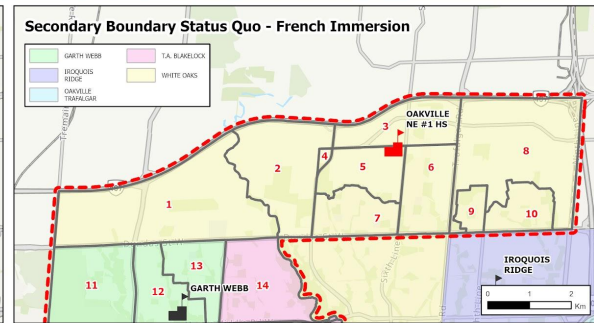

Option 3

2029/2030 School Year - Year 3 of Implementation

Implementation Table

Zone	Program	JK-8	Gr9	Gr10	Gr11	Gr12
1	ENG	Palermo	Garth Webb	Garth Webb	Garth Webb	White Oaks
	FI	Palermo	Garth Webb	Garth Webb	Garth Webb	White Oaks
2	ENG	River Oaks	ONE #1	ONE #1	ONE #1	ONE #1
	FI	Palermo	Garth Webb	Garth Webb	Garth Webb	White Oaks
3, 4	ENG	River Oaks	ONE #1	ONE #1	ONE #1	ONE #1
	FI	Sunningdale	White Oaks	White Oaks	White Oaks	White Oaks
5	ENG	Dr DRW	ONE #1	ONE #1	ONE #1	ONE #1
	FI	Sunningdale	White Oaks	White Oaks	White Oaks	White Oaks
6	ENG	Dr DRW	ONE #1	ONE #1	ONE #1	ONE #1
	FI	Forest Trail	White Oaks	White Oaks	White Oaks	White Oaks
7	ENG	Oodenawi	ONE #1	ONE #1	ONE #1	ONE #1
	FI	Forest Trail	Garth Webb	Garth Webb	Garth Webb	White Oaks
8	ENG	Falgarwood	ONE #1	ONE #1	ONE #1	ONE #1
	FI	Munn's	Iroquois Ridge	Iroquois Ridge	Iroquois Ridge	White Oaks
9, 10	ENG	Harvest Oak	ONE #1	ONE #1	ONE #1	ONE #1
	FI	Munn's	Iroquois Ridge	Iroquois Ridge	Iroquois Ridge	White Oaks

- i. Oakville NE #1 HS (ONE #1) opens as a Gr 9 to 12 ENG school.
- ii. Gr 12 ENG students in **Zone 1** continue to attend White Oaks SS until graduation (legacy exemption).
- iii. Gr 12 FI students in **Zones 1, 2, 7** continue to attend White Oaks SS until graduation (legacy exemption).
- iv. Gr 12 FI students in **Zones 8, 9, 10** continue to attend White Oaks SS until graduation (legacy exemption).