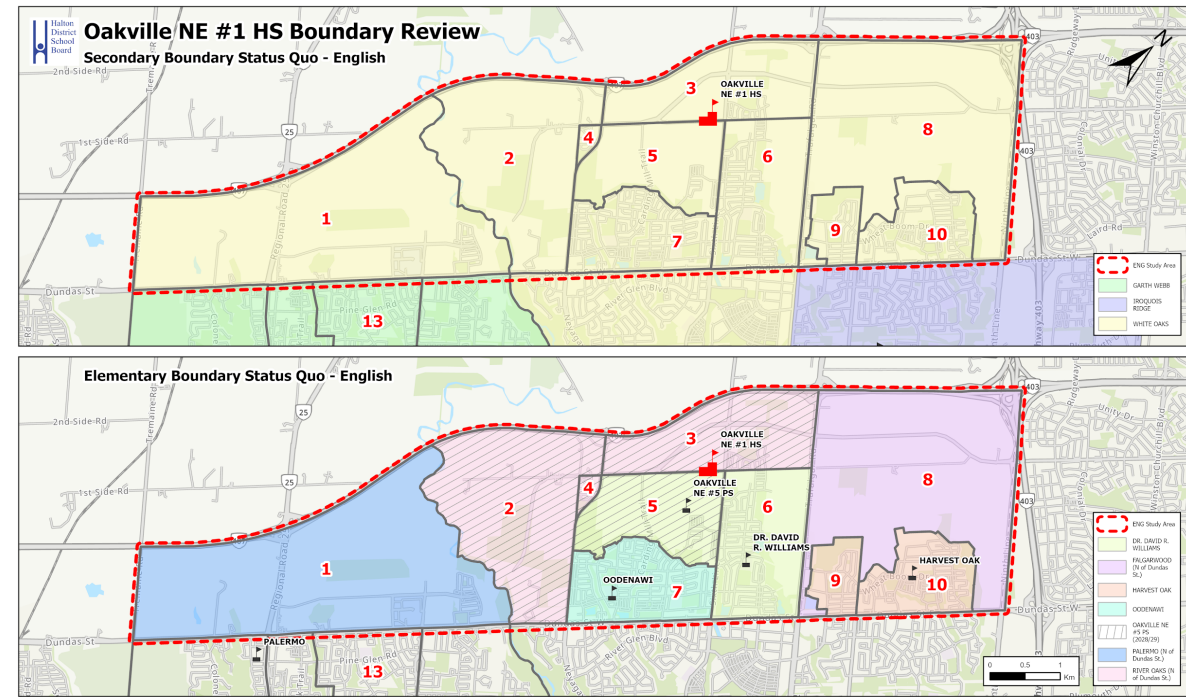

Status Quo - North of Dundas

Boundaries effective for the 2025/2026 school year

Existing Boundaries and Zone Distribution

Zone	Program	JK-8	Gr9	Gr10	Gr11	Gr12
1	ENG	Palermo	White Oaks	White Oaks	White Oaks	White Oaks
	FI	Palermo	White Oaks	White Oaks	White Oaks	White Oaks
2	ENG	River Oaks	White Oaks	White Oaks	White Oaks	White Oaks
	FI	Palermo	White Oaks	White Oaks	White Oaks	White Oaks
3, 4	ENG	River Oaks	White Oaks	White Oaks	White Oaks	White Oaks
	FI	Sunningdale	White Oaks	White Oaks	White Oaks	White Oaks
5	ENG	Dr DRW	White Oaks	White Oaks	White Oaks	White Oaks
	FI	Sunningdale	White Oaks	White Oaks	White Oaks	White Oaks
6	ENG	Dr DRW	White Oaks	White Oaks	White Oaks	White Oaks
	FI	Forest Trail	White Oaks	White Oaks	White Oaks	White Oaks
7	ENG	Oodenawi	White Oaks	White Oaks	White Oaks	White Oaks
	FI	Forest Trail	White Oaks	White Oaks	White Oaks	White Oaks
8	ENG	Falgarwood	White Oaks	White Oaks	White Oaks	White Oaks
	FI	Munn's	White Oaks	White Oaks	White Oaks	White Oaks
9, 10	ENG	Harvest Oak	White Oaks	White Oaks	White Oaks	White Oaks
	FI	Munn's	White Oaks	White Oaks	White Oaks	White Oaks

- i. Note that any existing English and French Immersion secondary students that are within Zones 1 to 10 that are currently attending T.A. Blakelock HS due to the redirection can remain at T.A. Blakelock HS until graduation.

[North Oakville Secondary School Temporary Enrolment Redirection](#)