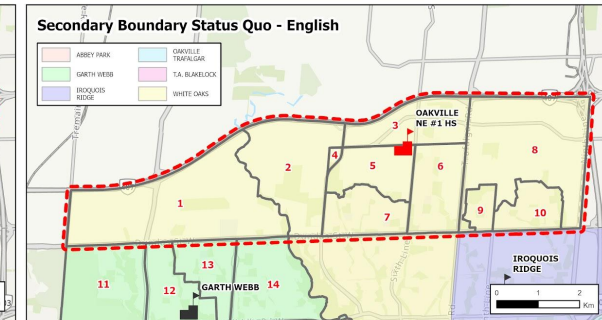

i. No change to existing boundaries or programs.

Option 3

2027/2028 School Year - Year 1 of Implementation

Implementation Table

Zone	Program	JK-8	Gr9	Gr10	Gr11	Gr12
1	ENG	Palermo	Garth Webb	White Oaks	White Oaks	White Oaks
	FI	Palermo	Garth Webb	White Oaks	White Oaks	White Oaks
2	ENG	River Oaks	ONE #1	ONE #1	White Oaks	White Oaks
	FI	Palermo	Garth Webb	White Oaks	White Oaks	White Oaks
3, 4	ENG	River Oaks	ONE #1	ONE #1	White Oaks	White Oaks
	FI	Sunningdale	White Oaks	White Oaks	White Oaks	White Oaks
5	ENG	Dr DRW	ONE #1	ONE #1	White Oaks	White Oaks
	FI	Sunningdale	White Oaks	White Oaks	White Oaks	White Oaks
6	ENG	Dr DRW	ONE #1	ONE #1	White Oaks	White Oaks
	FI	Forest Trail	White Oaks	White Oaks	White Oaks	White Oaks
7	ENG	Oodenawi	ONE #1	ONE #1	White Oaks	White Oaks
	FI	Forest Trail	Garth Webb	White Oaks	White Oaks	White Oaks
8	ENG	Falgarwood	ONE #1	ONE #1	White Oaks	White Oaks
	FI	Munn's	Iroquois Ridge	White Oaks	White Oaks	White Oaks
9, 10	ENG	Harvest Oak	ONE #1	ONE #1	White Oaks	White Oaks
	FI	Munn's	Iroquois Ridge	White Oaks	White Oaks	White Oaks