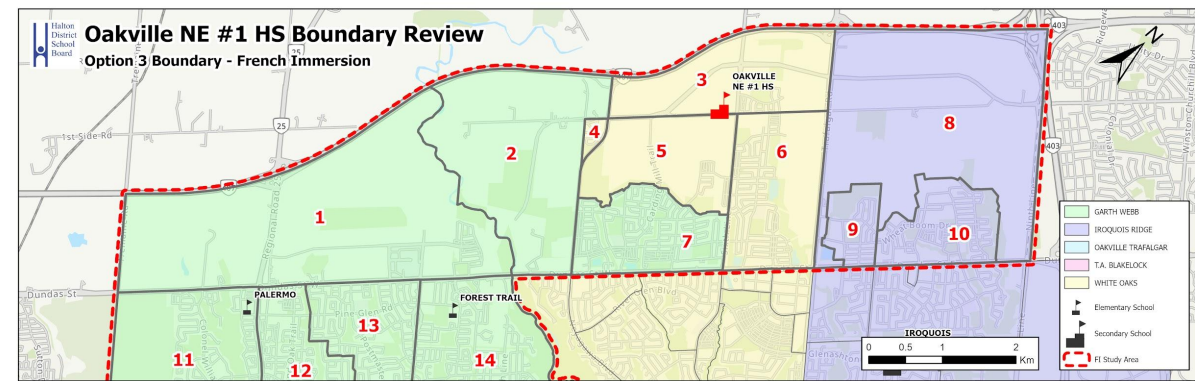

Option 3

2029/2030 School Year - Year 3 of Implementation

Implementation Table

Zone	Program	JK-8	Gr9	Gr10	Gr11	Gr12
1	ENG	Palermo	Garth Webb	Garth Webb	Garth Webb	White Oaks
	FI	Palermo	Garth Webb	Garth Webb	Garth Webb	White Oaks
2	ENG	River Oaks	ONE #1	ONE #1	ONE #1	ONE #1
	FI	Palermo	Garth Webb	Garth Webb	Garth Webb	White Oaks
3, 4	ENG	River Oaks	ONE #1	ONE #1	ONE #1	ONE #1
	FI	Sunningdale	White Oaks	White Oaks	White Oaks	White Oaks
5	ENG	Dr DRW	ONE #1	ONE #1	ONE #1	ONE #1
	FI	Sunningdale	White Oaks	White Oaks	White Oaks	White Oaks
6	ENG	Dr DRW	ONE #1	ONE #1	ONE #1	ONE #1
	FI	Forest Trail	White Oaks	White Oaks	White Oaks	White Oaks
7	ENG	Oodenawi	ONE #1	ONE #1	ONE #1	ONE #1
	FI	Forest Trail	Garth Webb	Garth Webb	Garth Webb	White Oaks
8	ENG	Falgarwood	ONE #1	ONE #1	ONE #1	ONE #1
	FI	Munn's	Iroquois Ridge	Iroquois Ridge	Iroquois Ridge	White Oaks
9, 10	ENG	Harvest Oak	ONE #1	ONE #1	ONE #1	ONE #1
	FI	Munn's	Iroquois Ridge	Iroquois Ridge	Iroquois Ridge	White Oaks

- i. Oakville NE #1 HS (ONE #1) opens as a Gr 9 to 12 ENG school.
- ii. Gr 12 ENG students in **Zone 1** continue to attend White Oaks SS until graduation (legacy exemption).
- iii. Gr 12 FI students in **Zones 1, 2, 7** continue to attend White Oaks SS until graduation (legacy exemption).
- iv. Gr 12 FI students in **Zones 8, 9, 10** continue to attend White Oaks SS until graduation (legacy exemption).