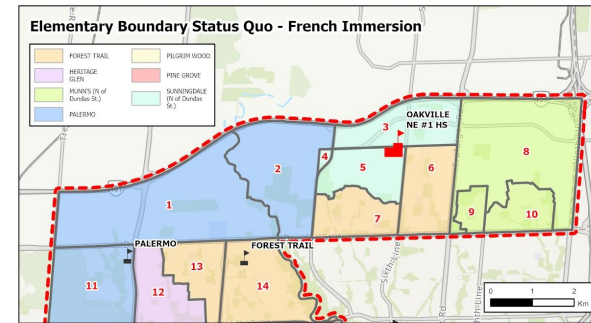

Option 3

2029/2030 School Year - Year 3 of Implementation

Implementation Table

Zone	Program	JK-8	Gr9	Gr10	Gr11	Gr12
1	ENG	Palermo	Garth Webb	Garth Webb	Garth Webb	White Oaks
	FI	Palermo	Garth Webb	Garth Webb	Garth Webb	White Oaks
2	ENG	River Oaks	ONE #1	ONE #1	ONE #1	ONE #1
	FI	Palermo	Garth Webb	Garth Webb	Garth Webb	White Oaks
3, 4	ENG	River Oaks	ONE #1	ONE #1	ONE #1	ONE #1
	FI	Sunningdale	White Oaks	White Oaks	White Oaks	White Oaks
5	ENG	Dr DRW	ONE #1	ONE #1	ONE #1	ONE #1
	FI	Sunningdale	White Oaks	White Oaks	White Oaks	White Oaks
6	ENG	Dr DRW	ONE #1	ONE #1	ONE #1	ONE #1
	FI	Forest Trail	White Oaks	White Oaks	White Oaks	White Oaks
7	ENG	Oodenawi	ONE #1	ONE #1	ONE #1	ONE #1
	FI	Forest Trail	Garth Webb	Garth Webb	Garth Webb	White Oaks
8	ENG	Falgarwood	ONE #1	ONE #1	ONE #1	ONE #1
	FI	Munn's	Iroquois Ridge	Iroquois Ridge	Iroquois Ridge	White Oaks
9, 10	ENG	Harvest Oak	ONE #1	ONE #1	ONE #1	ONE #1
	FI	Munn's	Iroquois Ridge	Iroquois Ridge	Iroquois Ridge	White Oaks

- i. Oakville NE #1 HS (ONE #1) opens as a Gr 9 to 12 ENG school.
- ii. Gr 12 ENG students in **Zone 1** continue to attend White Oaks SS until graduation (legacy exemption).
- iii. Gr 12 FI students in **Zones 1, 2, 7** continue to attend White Oaks SS until graduation (legacy exemption).
- iv. Gr 12 FI students in **Zones 8, 9, 10** continue to attend White Oaks SS until graduation (legacy exemption).