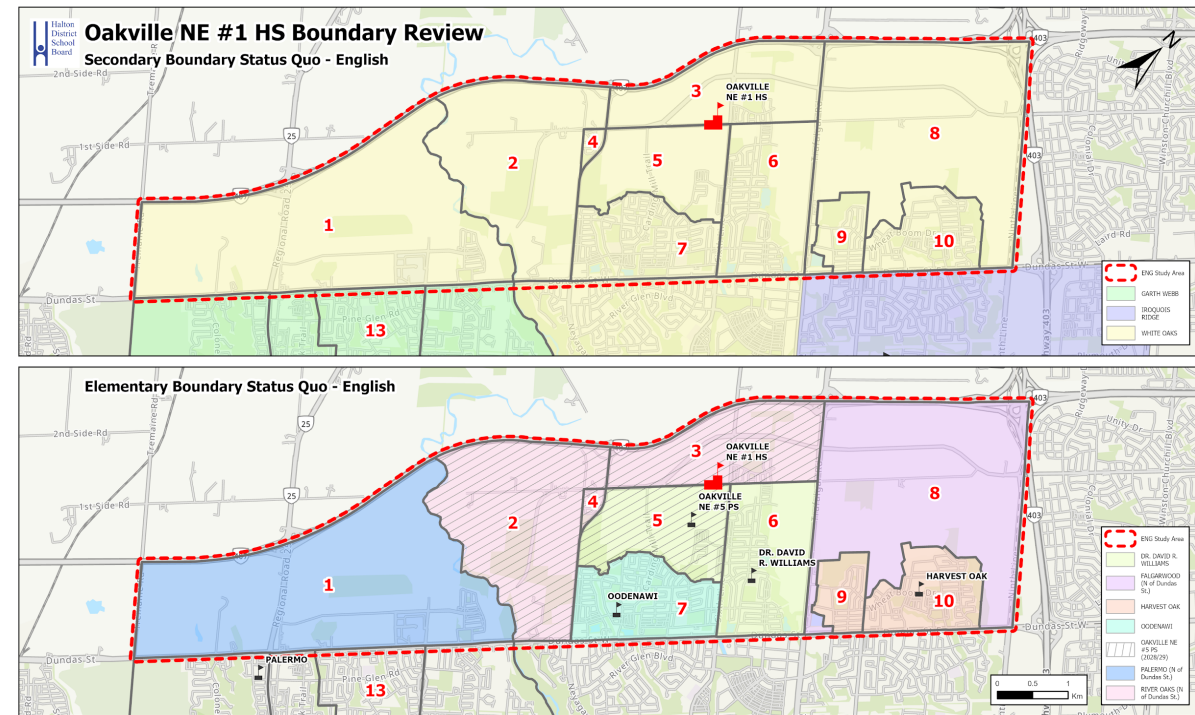

Status Quo - North of Dundas 2026/2027 School Year - No Implementation

Existing Boundaries and Zone Distribution

Zone	Program	JK-8	Gr9	Gr10	Gr11	Gr12
1	ENG	Palermo	White Oaks	White Oaks	White Oaks	White Oaks
	FI	Palermo	White Oaks	White Oaks	White Oaks	White Oaks
2	ENG	River Oaks	White Oaks	White Oaks	White Oaks	White Oaks
	FI	Palermo	White Oaks	White Oaks	White Oaks	White Oaks
3, 4	ENG	River Oaks	White Oaks	White Oaks	White Oaks	White Oaks
	FI	Sunningdale	White Oaks	White Oaks	White Oaks	White Oaks
5	ENG	Dr DRW	White Oaks	White Oaks	White Oaks	White Oaks
	FI	Sunningdale	White Oaks	White Oaks	White Oaks	White Oaks
6	ENG	Dr DRW	White Oaks	White Oaks	White Oaks	White Oaks
	FI	Forest Trail	White Oaks	White Oaks	White Oaks	White Oaks
7	ENG	Oodenawi	White Oaks	White Oaks	White Oaks	White Oaks
	FI	Forest Trail	White Oaks	White Oaks	White Oaks	White Oaks
8	ENG	Falgarwood	White Oaks	White Oaks	White Oaks	White Oaks
	FI	Munn's	White Oaks	White Oaks	White Oaks	White Oaks
9, 10	ENG	Harvest Oak	White Oaks	White Oaks	White Oaks	White Oaks
	FI	Munn's	White Oaks	White Oaks	White Oaks	White Oaks

i. No change to existing boundaries or programs.