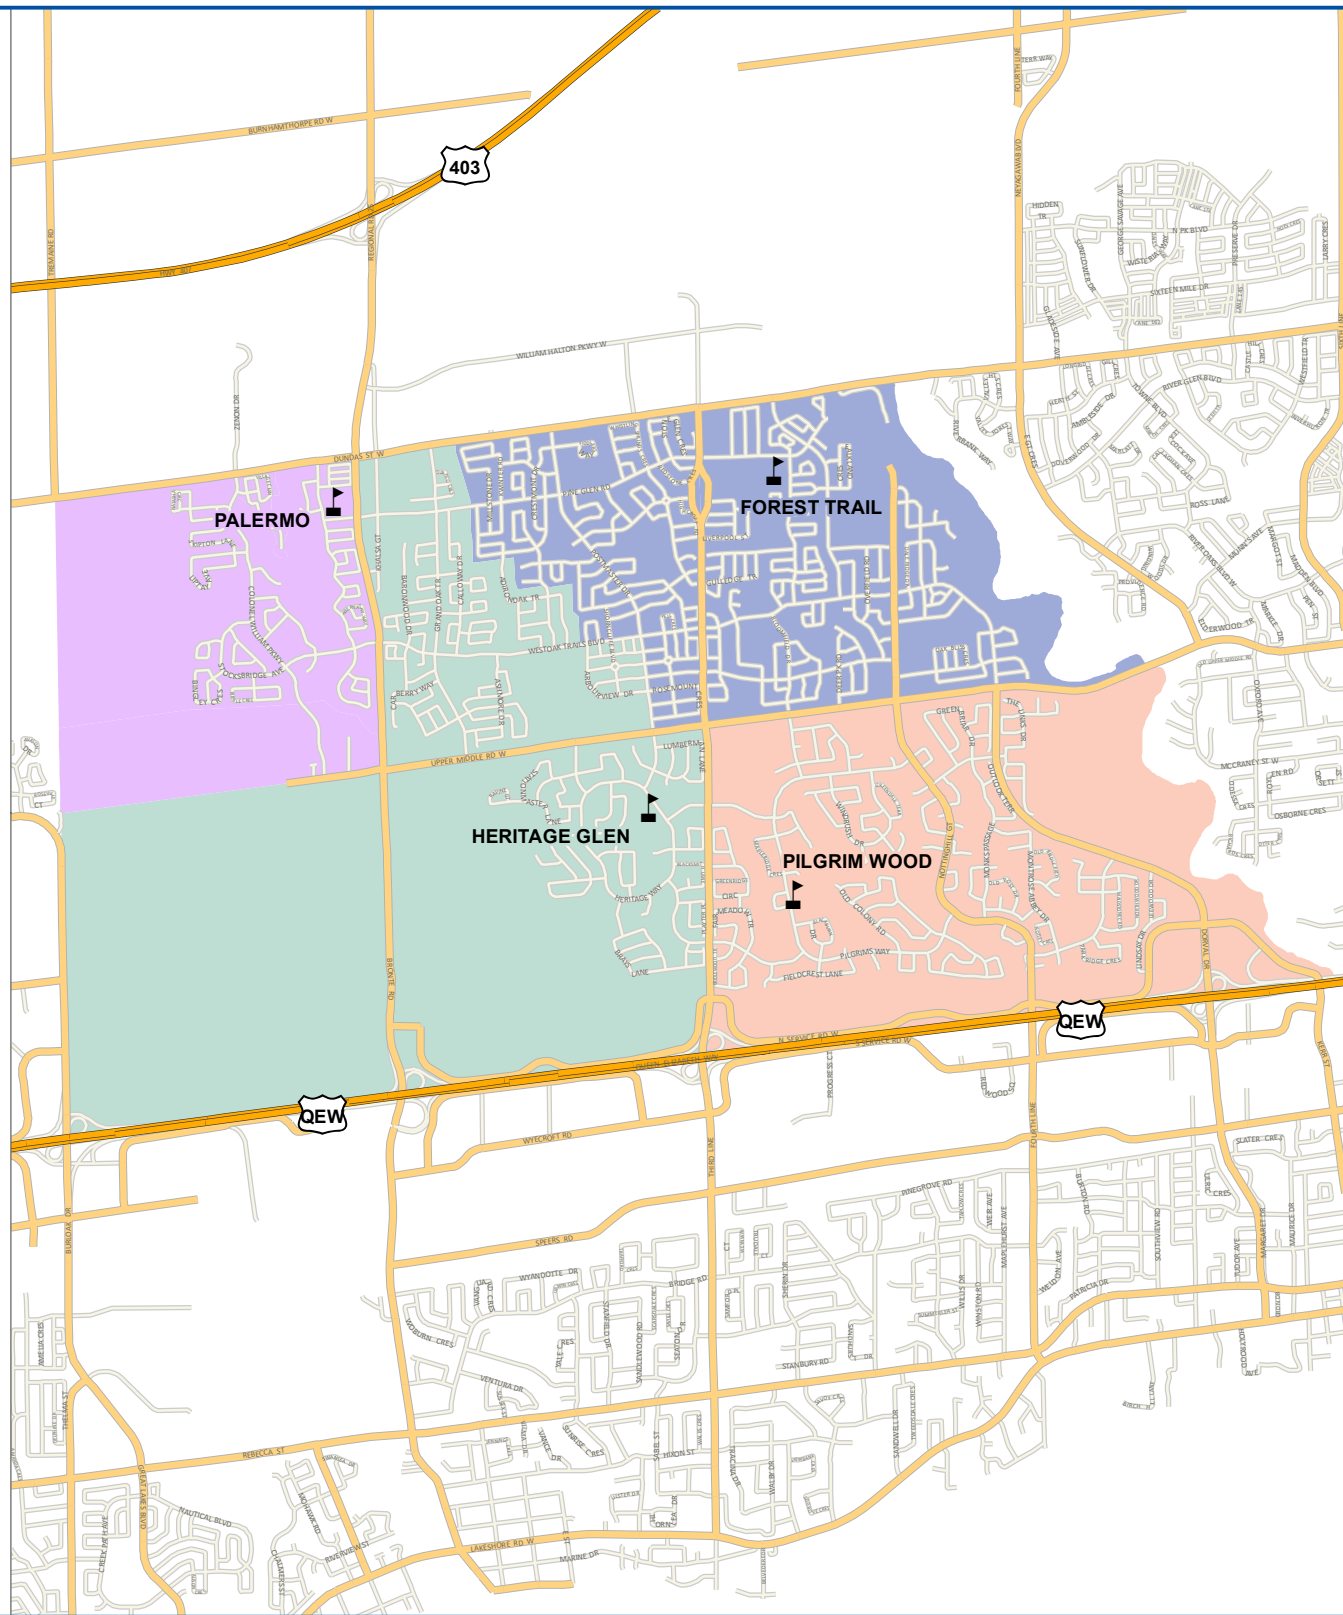

**North West Oakville
Elementary Schools**

**French Immersion
Program 2-8**

SCHOOL INFORMATION:

Forest Trail PS 2-8
1406 Pine Glen Rd
(905) 469-0941

Heritage Glen PS 2-8
1641 Heritage Way
(905) 847-5496

Palermo PS 2-8
2561 Valleyridge Dr.
(905) 469-1138

Pilgrim Wood PS 2-8
1551 Pilgrims Way
(905) 825-9808