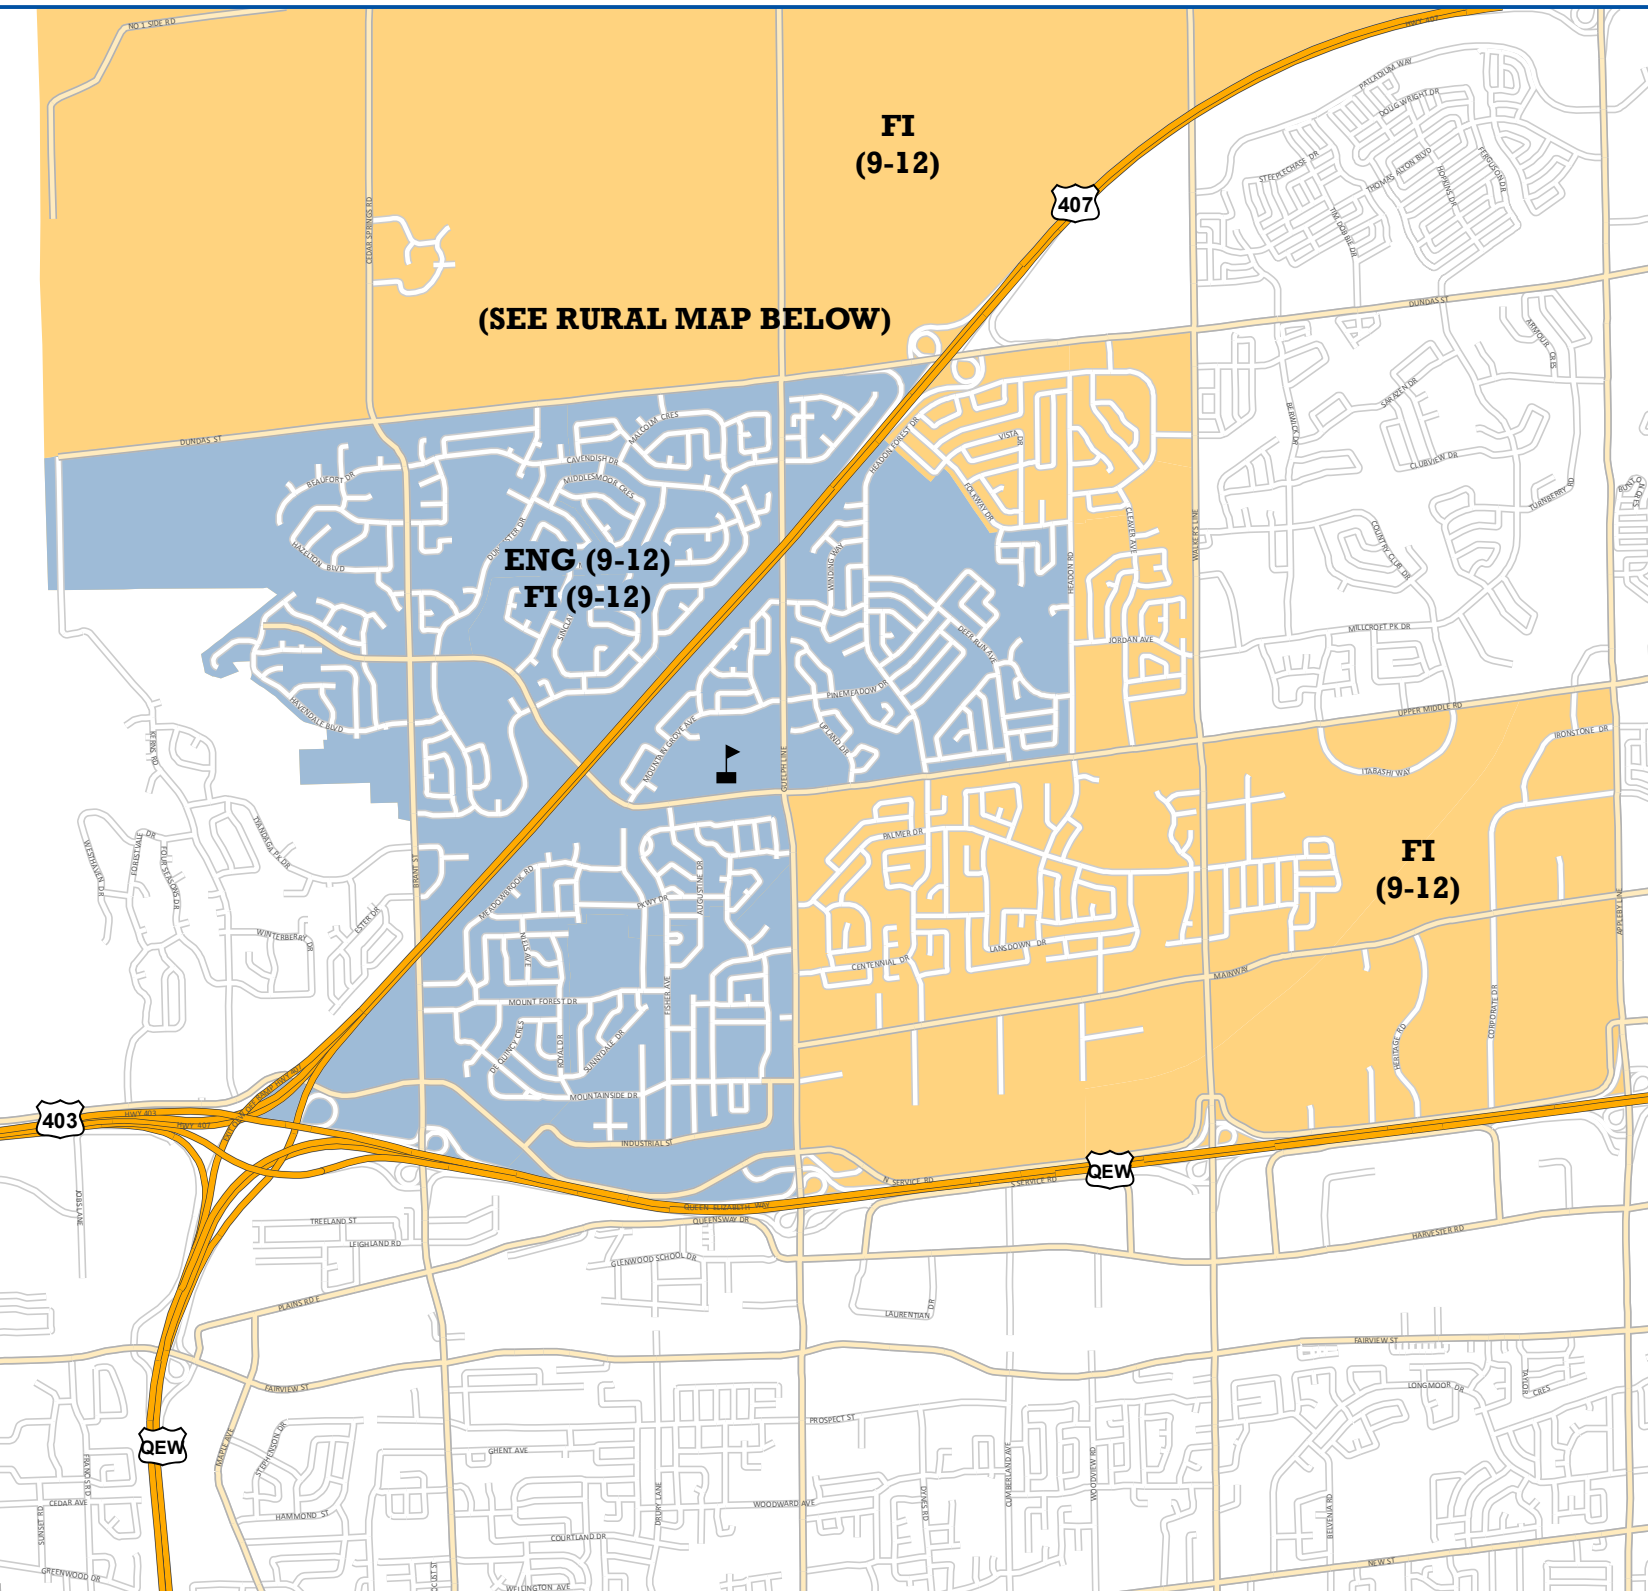

MM ROBINSON HS

SCHOOL INFORMATION:

MM Robinson HS
2425 Upper Middle Road
Burlington L7P 3N9
(905) 335-5588

Program Structure:
English 9-12,
French Immersion 9-12