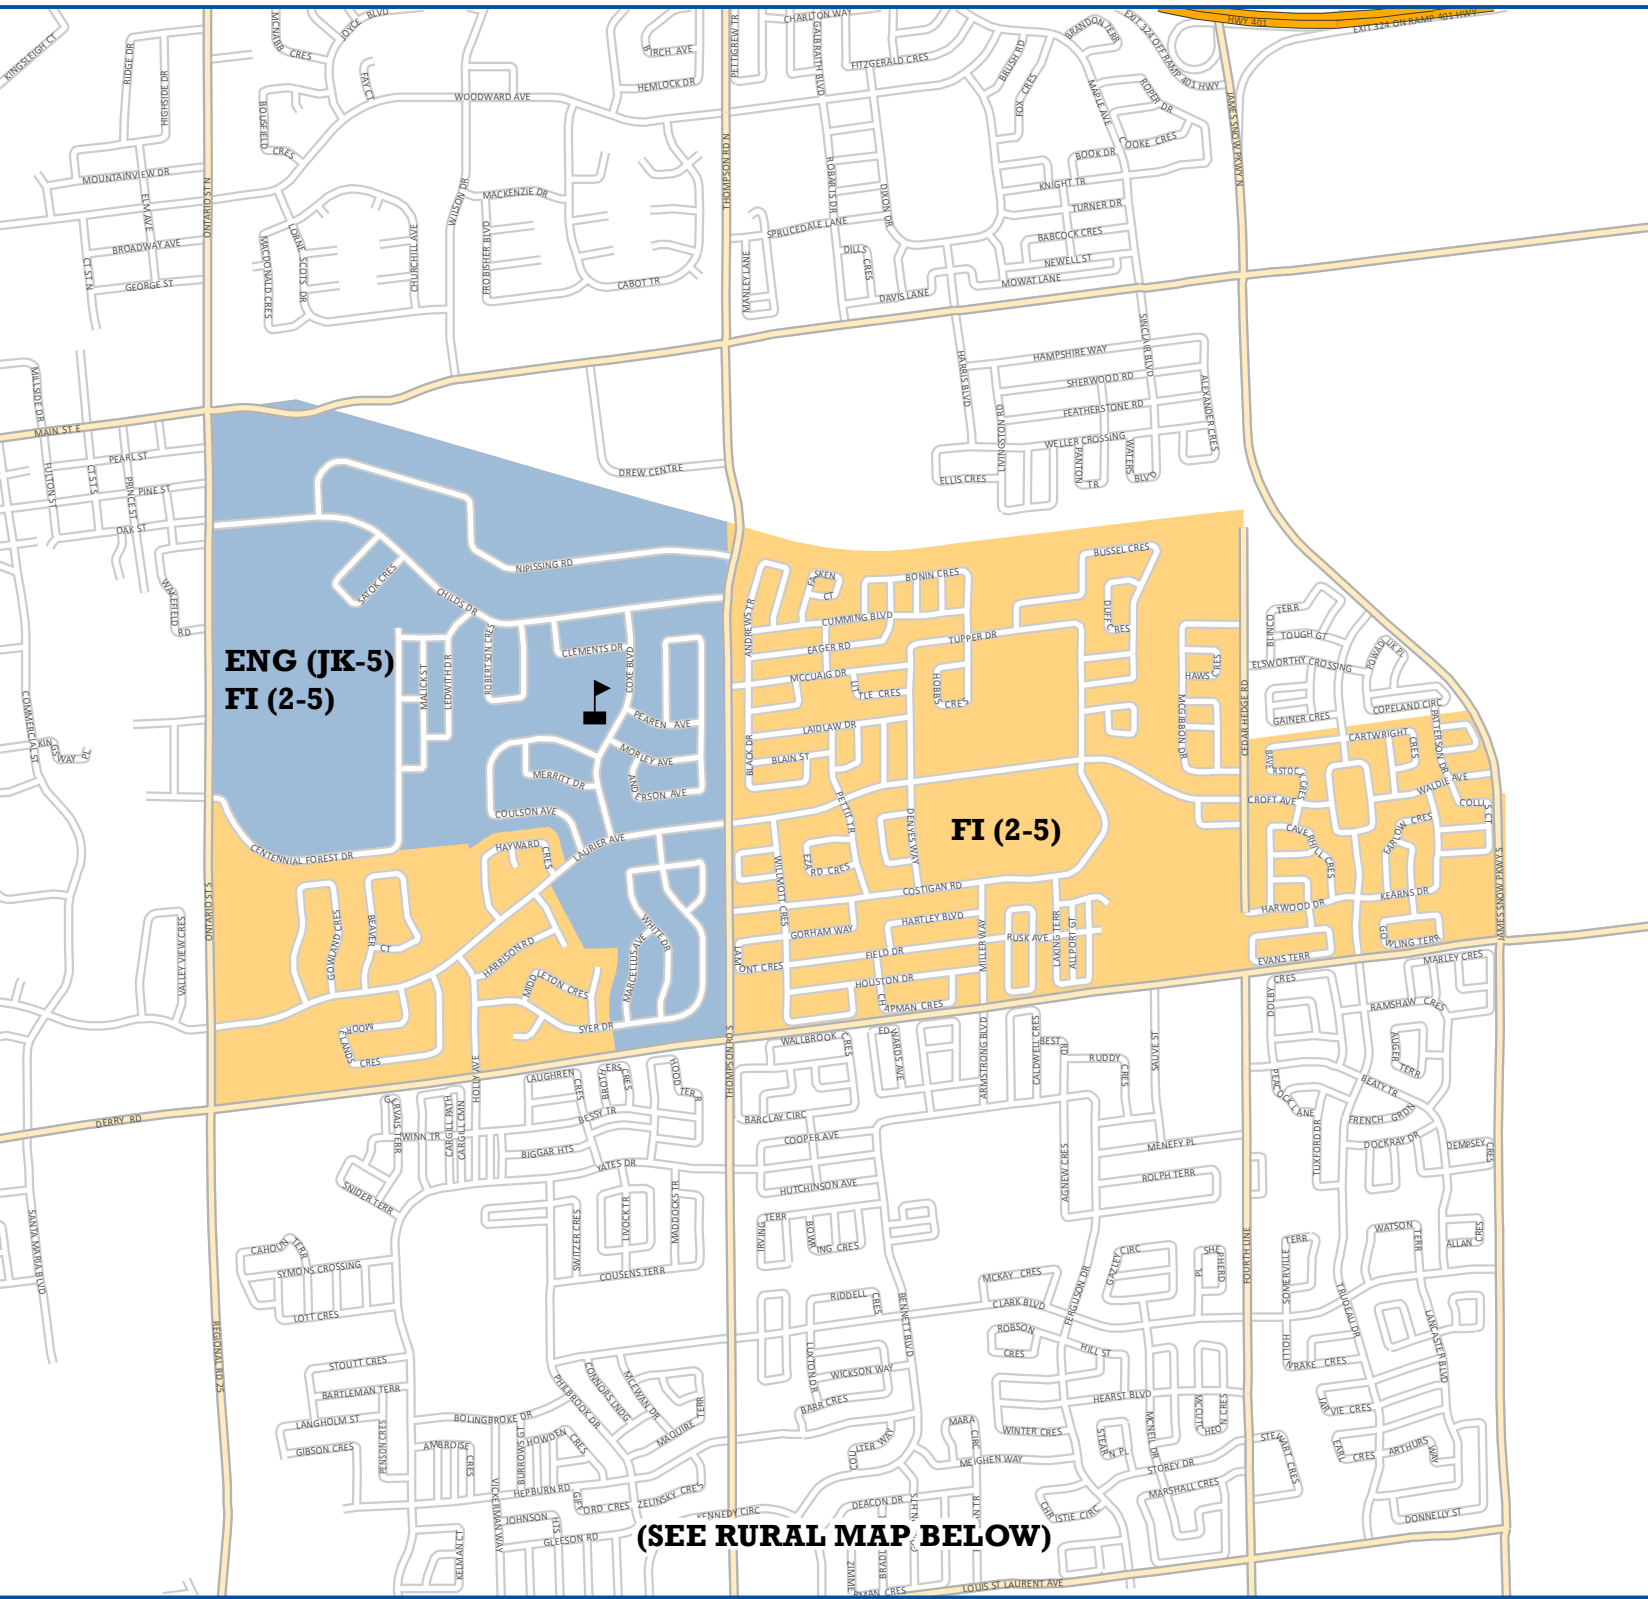

EW FOSTER PS

SCHOOL INFORMATION:

EW Foster PS
320 Coxe Boulevard
Milton L9T 4M5
(905) 878-1953

Program Structure:
English JK-5,
French Immersion 2-5

(SEE RURAL MAP BELOW)