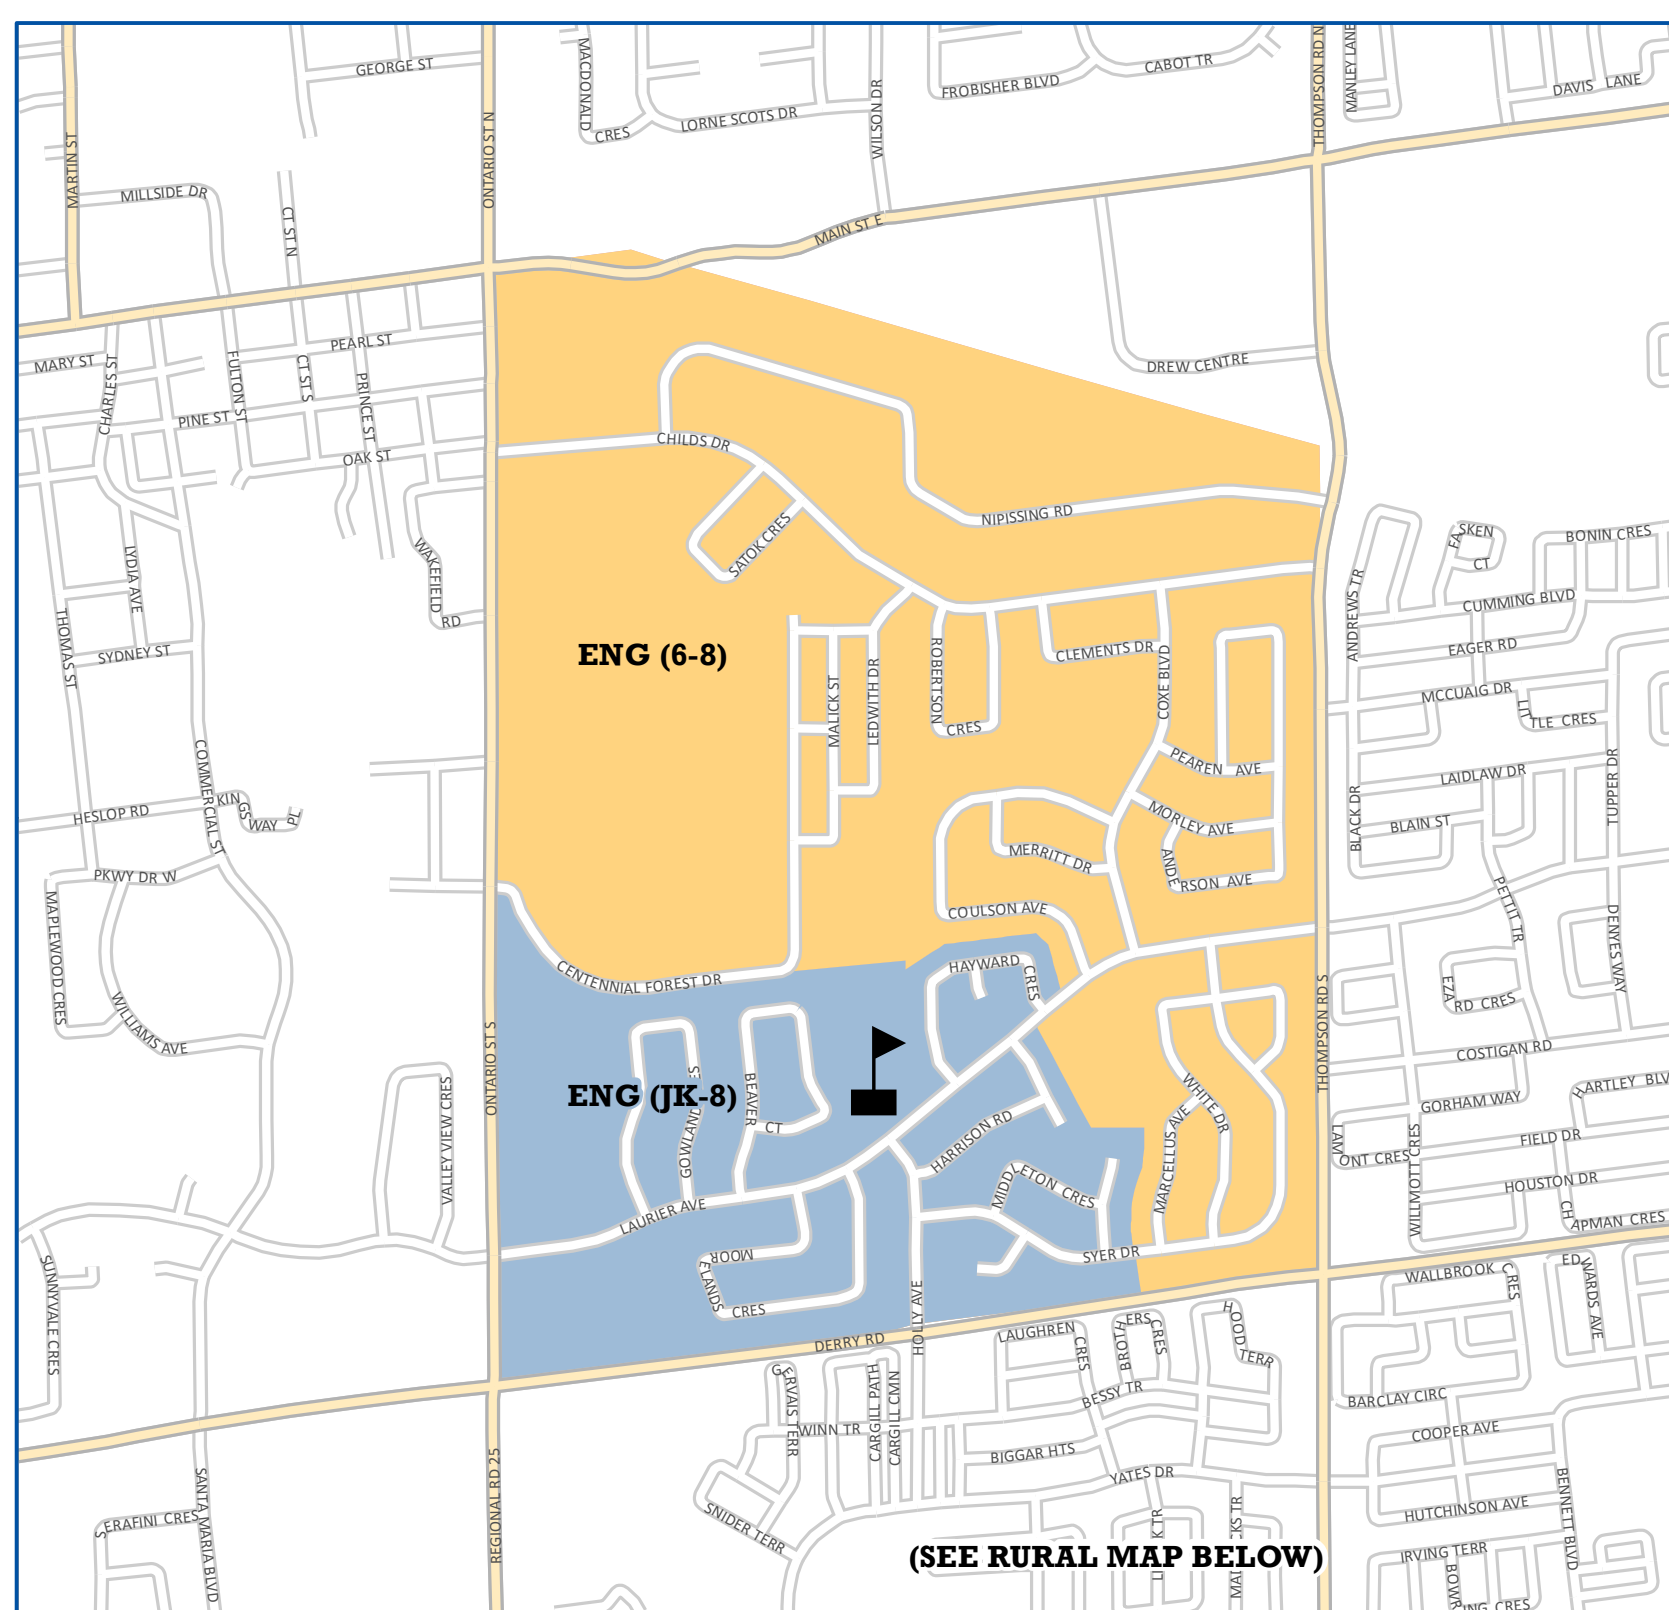

Boundaries are subject to change.

(SEE RURAL MAP BELOW)