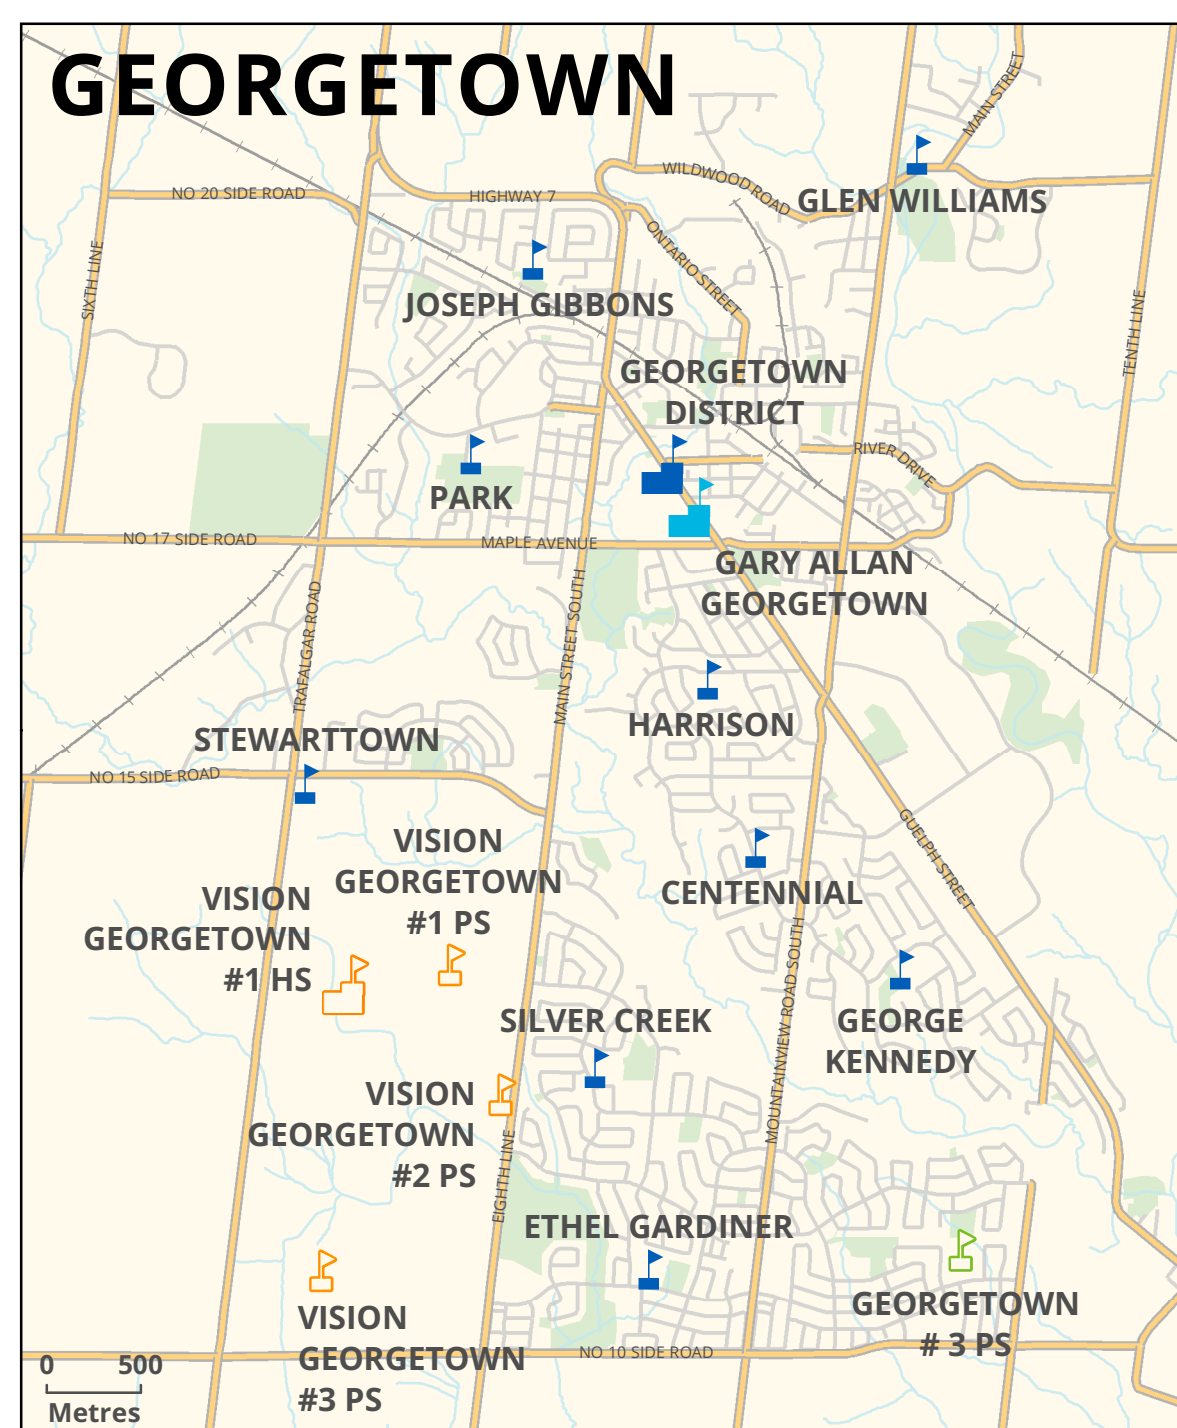

Halton District School Board Facilities

Legend

Secondary Schools	Elementary Schools
Active	Active
Vocational or Adult Learning	Under Construction
Under Construction	Proposed
Proposed	Future (Speculative)
Future (Speculative)	Other Facilities
Closed	Administrative