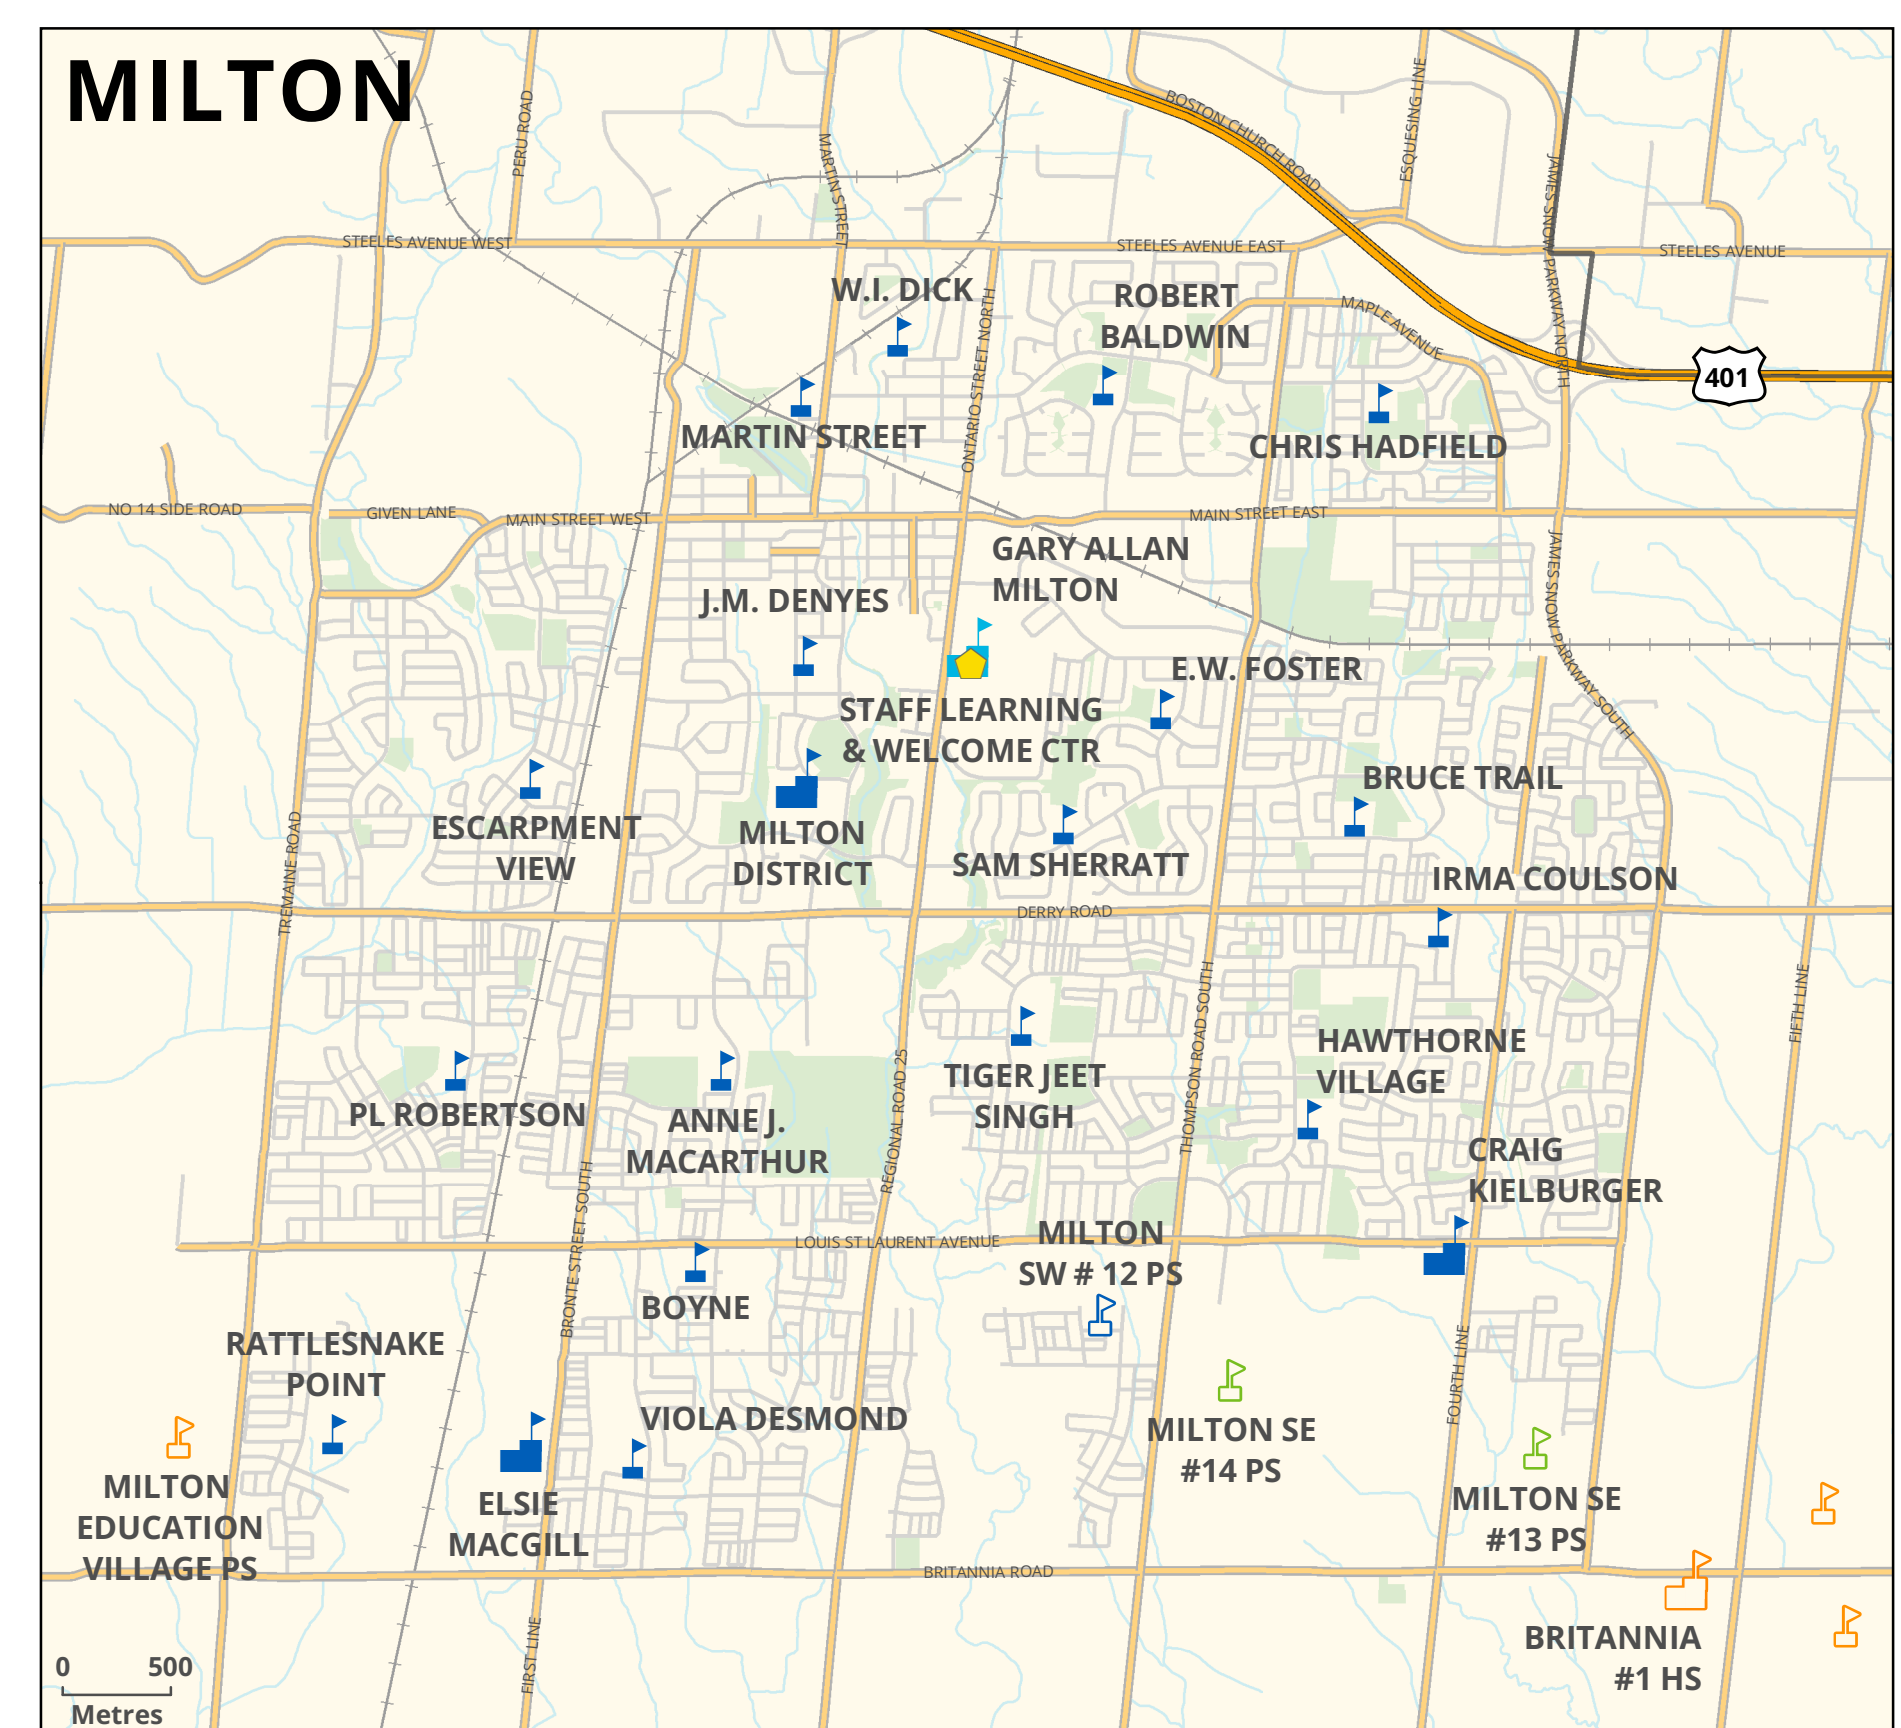

Halton District School Board Facilities

Legend

Secondary Schools	Elementary Schools
Active	Active
Vocational or Adult Learning	Under Construction
Under Construction	Proposed
Proposed	Future (Speculative)
Future (Speculative)	Other Facilities
Closed	Administrative